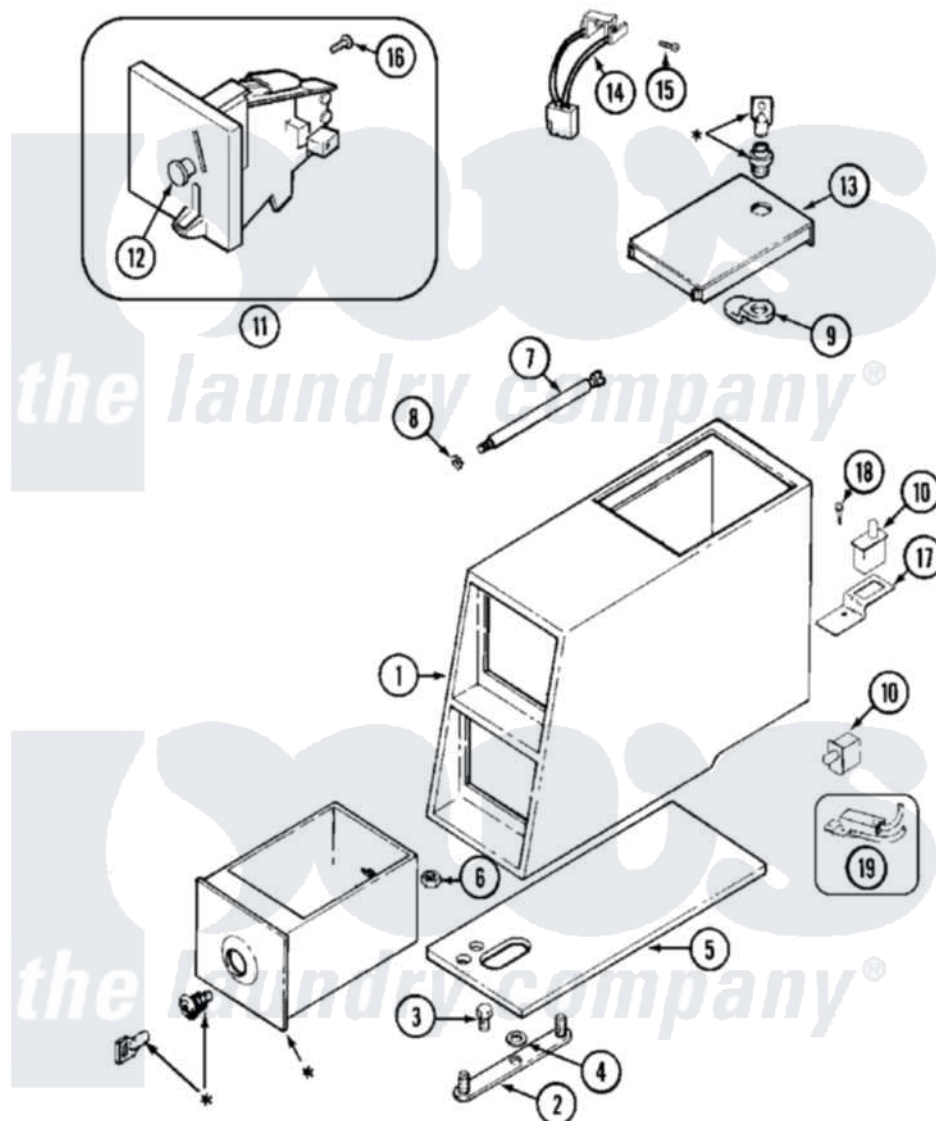

Maytag MAH14PDBAW 03 - CONTROL CENTER (PD)

* CONTACT YOUR COMMERCIAL LAUNDRY DISTRIBUTOR

Maytag [Residential Maytag MAH14PDBAW Washer Parts](#) Parts Diagram 03 - CONTROL CENTER (PD)
 Click on the part number to view part

Item	Original Part Number	Replaced By	Status	Part Description
001	22002480			Vault, Coin PD Coin Drop Supplied By Dist.
002	22001810		Not Available	STRAP, MOUNTING
003	22001996	3370225		Screw
004	910309			Washer, Mounting Strap
005	22002072			Gasket, Control Center
006	Y052740	62739		Nut, Lock
007	213035			Bolt, Locking
008	910181			Lockwasher, Terminal Block
009	NLA		Not Available	CAM, LOCKING
010	22002536			Switch, Sensor
"	912012	3400409		Screw
011	22001873	22004112		Coin Drop Greenwald Us.25
"	22002144			Single Faceplate
012	216200			Face Plate Return Button
013	22001910	22003679		Timer Access Door Assembly
014	22001965			Optic Switch Assembly

015	314665	Screw, Switch Assembly
016	216068	Screw, Coin Drop
017	22001404	Bracket, Service Switch
018	22001069	Screw, Vault To Control Cover
019	22001966	Harness, Sensor Switch