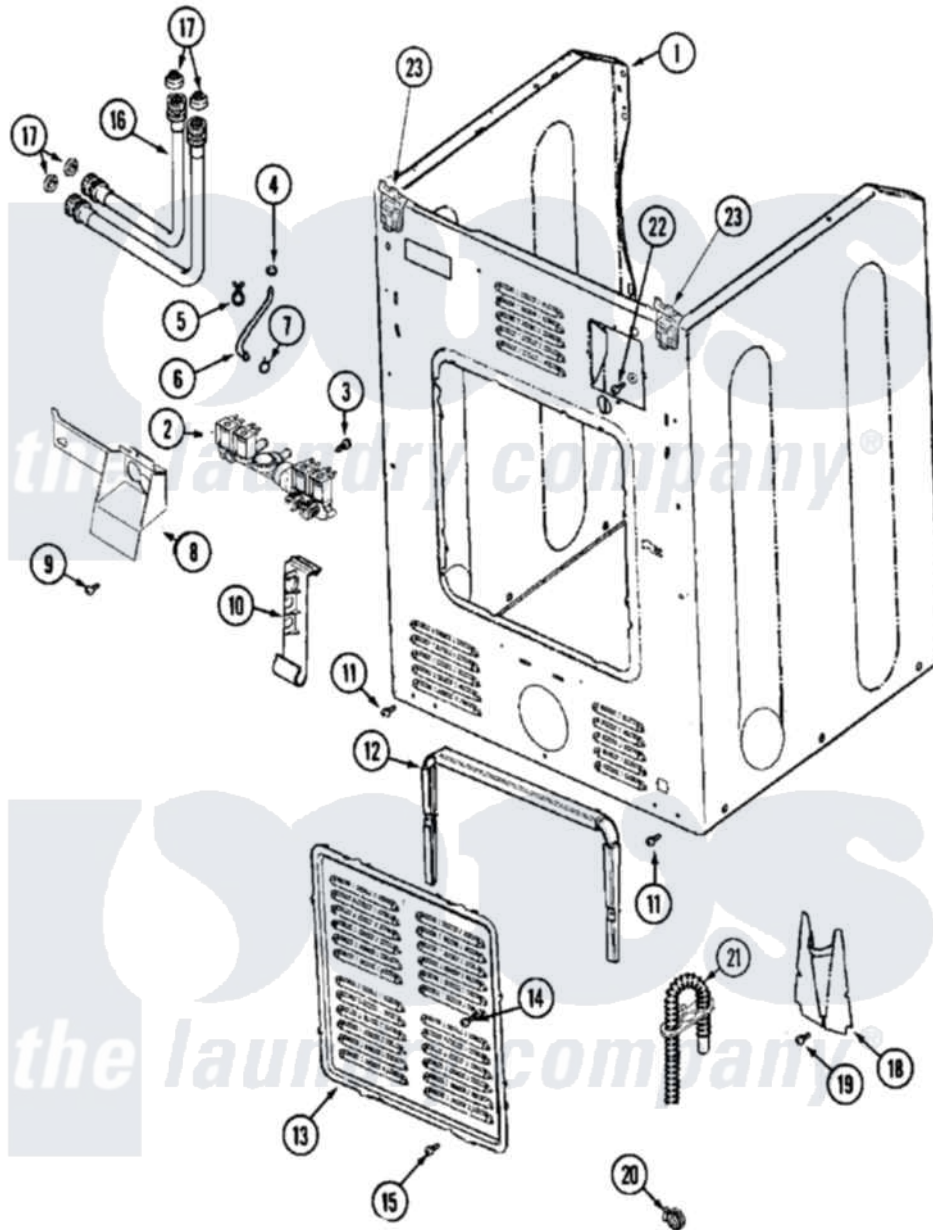

Maytag MAH14PDBAW 04 - CABINET-REAR

Maytag [Residential Maytag MAH14PDBAW Washer Parts](#) Parts Diagram 04 - CABINET-REAR
 Click on the part number to view part

Item	Original Part Number	Replaced By	Status	Part Description
001	22002013			Stop, Shipping
"	22003639			Cabinet Assembly
"	NLA		Not Available	CABINET ASSY. (WHT)
002	22002903			Valve, Water
003	Y313561			Screw---NA
004	22003627	616099		Clamp
005	22002027	74007164		Lock- Purs
006	22002083			Hose, Injector
007	216169	596669		Clamp, Manifold
008	33002212			Bracket, Water Valve
009	22002436			Screw, Water Valve Bracket
010	33002213			Rack, Hose
011	22001995			Screw Note: Screw, Tumbler Front And Shroud
012	22002022			Spacer, Access Panel
013	22002092			Panel, Access
"	22002349	W10116737		Lock

014	22002295	67006908	Screw, Ice Rack
015	22001996	3370225	Screw
016	35-3400		Inlet Hose Assembly
"	35-3401		Inlet Hose Assembly
017	12001413		Strainer And Washer Kit
018	22002704		Cover, Drain Hose
019	22001995		Screw Note: Screw, Tumbler Front And Shroud
020	22001984	285655	Clamp, Hose
021	12001659	12001807	Drain Hose Kit
"	22002892		Retainer, Drain Hose
"	22002893	8539404	Tie-Wire
"	22002932		Clip, Drain Hose
"	22003319	12001807	Drain Hose Kit
022	NLA	Not Available	SCREW, GROUND LUG
023	22001995		Screw Note: Screw, Tumbler Front And Shroud
"	22003367	22004095	Hinge, Plastic