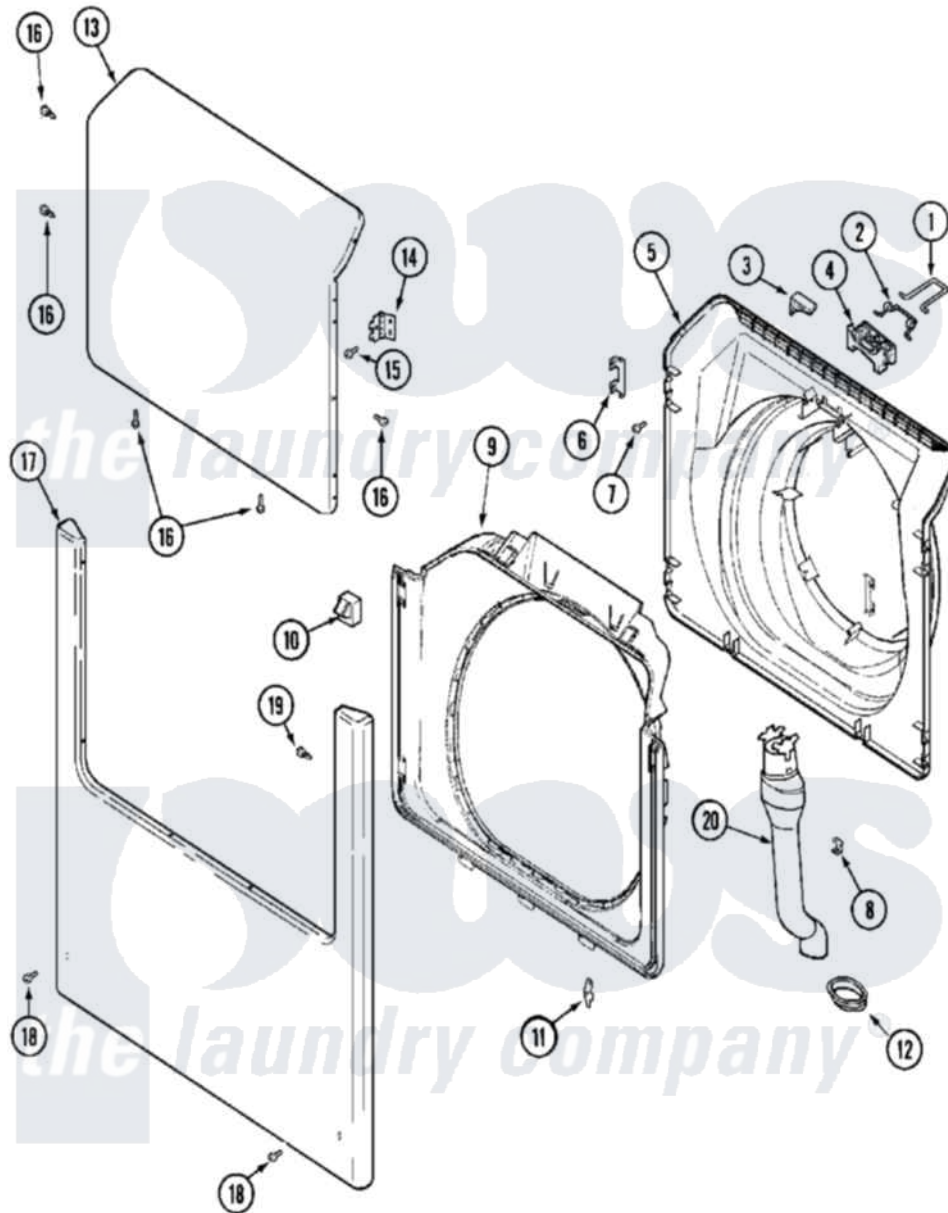

Maytag MAH14PDBAW 05 - DOOR & FRONT PANEL

Maytag Residential Maytag MAH14PDBAW Washer Parts Parts Diagram 05 - DOOR & FRONT PANEL
 Click on the part number to view part

Item	Original Part Number	Replaced By	Status	Part Description
001	22003222			Hoop, Lock
002	22002003			Spring, Latch
003	22002355	22003083		Liner, Door Assembly W/Vent
"	22003800			Inner Door/Vented
004	22002168			Support, Lock Hoop
005	22003083			Liner, Door Assembly W/Vent
006	22002038			Clip, Door
007	22002007			Screw, Wire Frame
008	22002039			Clip, Door
009	22002234			Shroud And Dispenser Hose
"	22002333			Label, Open Door
010	22002046			Switch, Secondary Door
011	22002095	12001994		Cover
"	33001764			Cover, Hinge Hole
"	33001846			Screw, Hinge Hole Cover
012	22003075			Grommet, Vent Tube

013	22001979		Door, Outer
"	22002333		Label, Open Door
014	22002001		Support, Hinge
"	22002798		Hinge, Door
"	W10124350	Not Available	NOT REQUIRED (HINGE SUPPORT)
015	22002062	98006631	Screw
"	22002243		Screw, Front Panel And Hinge
"	22002244		Clip, Grounding
016	22002063		Screw No.8-18AB Wafer Head
017	22002241	22002836	Panel, Front
018	22001496		Front Panel Fastener And Screw
019	22002243		Screw, Front Panel And Hinge
"	22002244		Clip, Grounding
020	22003576	22003850	Vent Tube Assembly