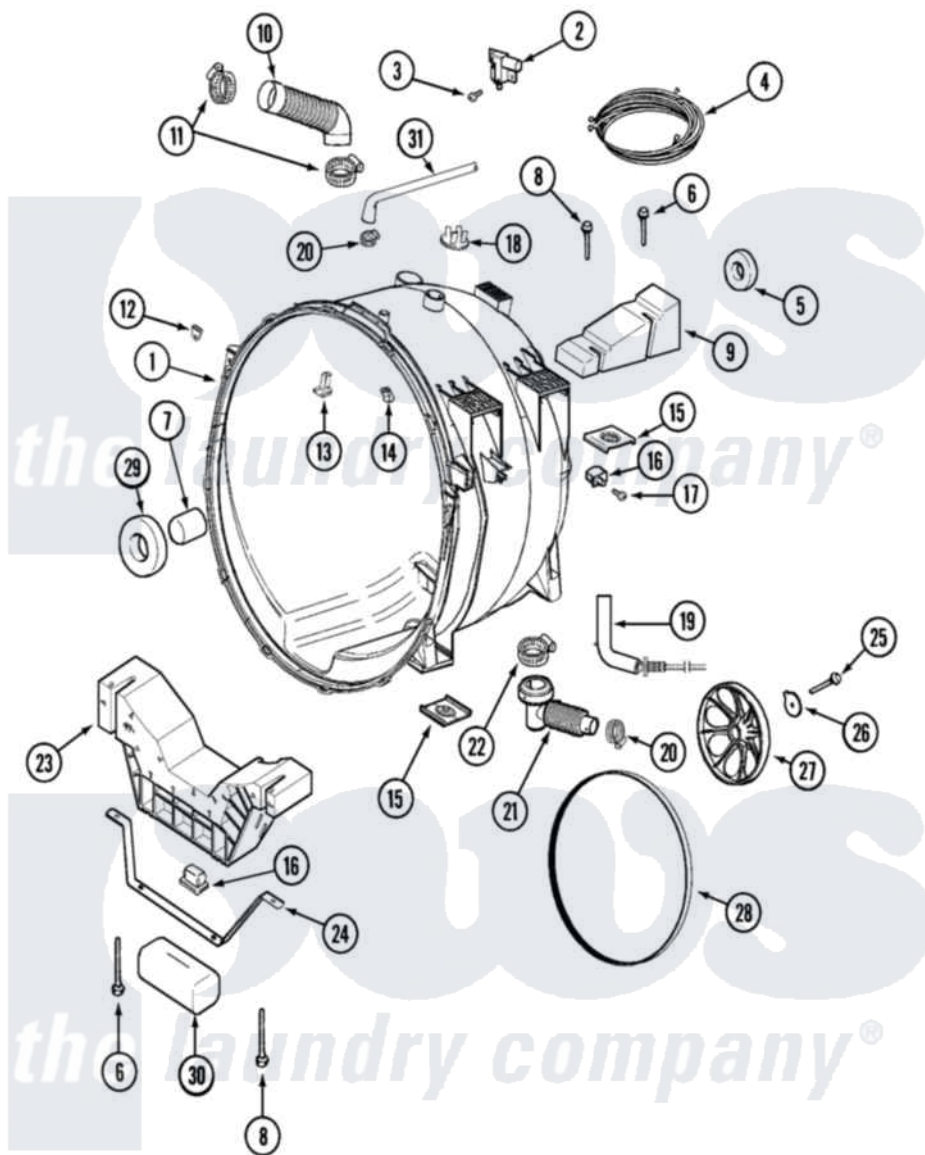

Maytag MAH14PDBAW 06 - OUTER TUB

Maytag [Residential Maytag MAH14PDBAW Washer Parts](#) Parts Diagram 06 - OUTER TUB
Click on the part number to view part

Item	Original Part Number	Replaced By	Status	Part Description
001	22002154	22004465		Outer Tub Assembly, As Pack
002	22002045	22003302		Switch, Internal Unbalance
003	912615	33002917		Screw, No.10-16
004	22002545			Wire Harness, Displacement
005	22003441			Bearing, Rear
006	22001991	22003615		Bolt, Double Sems 5-3/8
007	22002935			Spacer, Bearing
008	22002056	22003616		Bolt, Double Sems 3-3/8
009	22002102			Weight, Counter Balance
010	22002083			Hose, Injector
011	22002052	616099		Clamp
012	22002103			Clip, U
013	22002959	22004310		Water Deflector
014	22002006			Clip, Unbalance Switch Harness
"	22002061	910187		Screw
015	22002065			Nut, Counter Balance