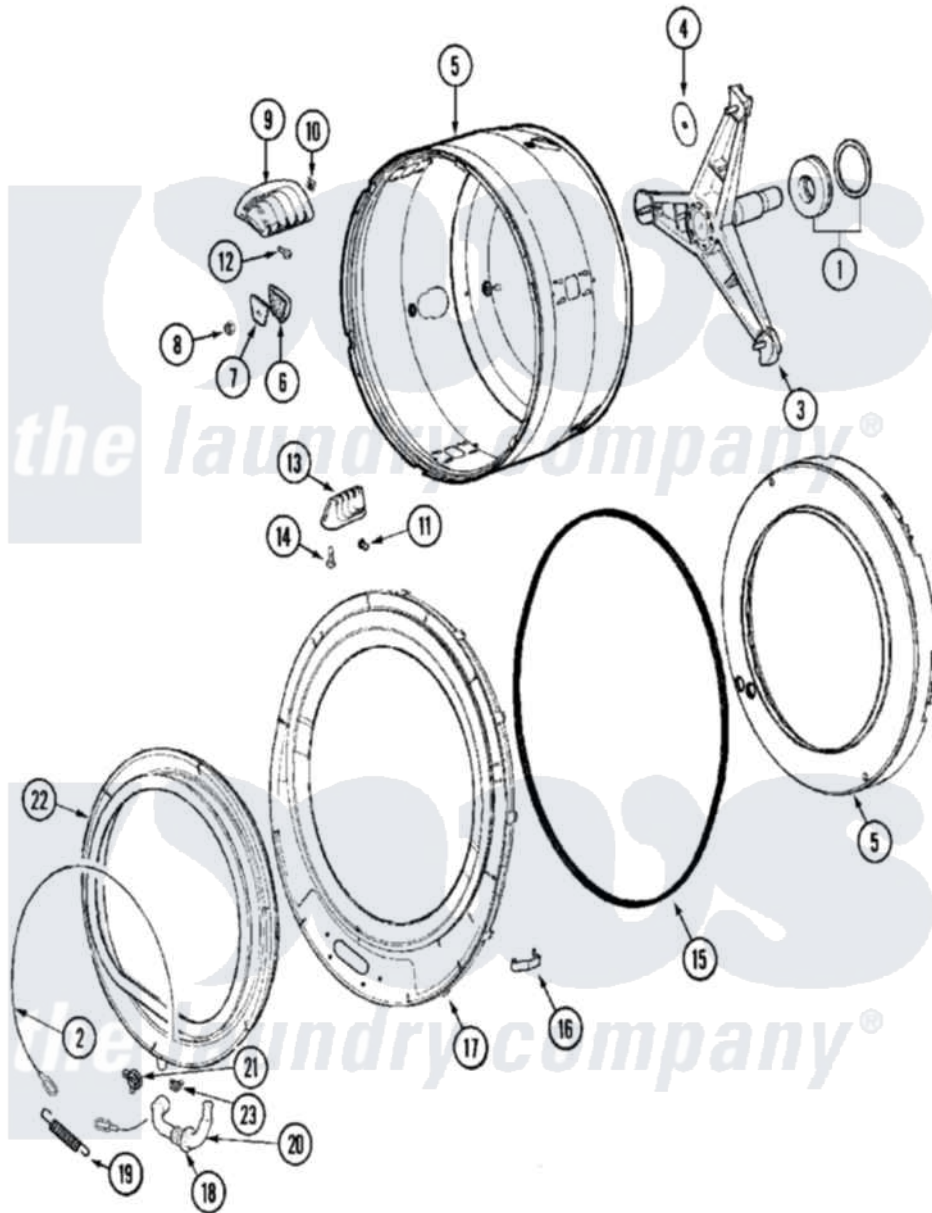

Maytag MAH14PDBAW 07 - SPINNER ASSEMBLY & OUTER TUB COVER

Maytag Residential Maytag MAH14PDBAW Washer Parts Parts Diagram 07 - SPINNER ASSEMBLY & OUTER TUB COVER

Click on the part number to view part

Item	Original Part Number	Replaced By	Status	Part Description
001	12001478	12002022		Lip Seal Kit
002	22002327			Wire, Boot Clamp
003	22002123			Tube, Molykote
"	22002897	W10181639		Support
004	22002023			Washer, Plastic
005	22002115	6-2717080		Spinner As
006	22002482			Washer, Profile
007	22002020			Washer, Spinner Support
008	22002122	2207454		Nut, Hex
009	22001985			Baffle, Drip
010	22002009			Grommet, Baffle
011	22001999			Grommet, Baffle
012	22002325	22003556		Screw, Baffle
013	22001986			Baffle, Drip
014	22002059			Screw, Baffle
015	22002077			Seal, Tub Cover

016	22002050		Clip, Tub To Cover
017	22003074		Guard, Hose
"	22003212		Cover, Tub --W
018	22003074		Guard, Hose
019	22002099		Spring, Tub
020	22003071	22004477	Drain Hose, Door Boot
021	Y22003072		CLAMP, HOSE DOUBLE WIRE
022	12001772	12002533	Boot Kit
023	22003073	596669	Clamp, Manifold