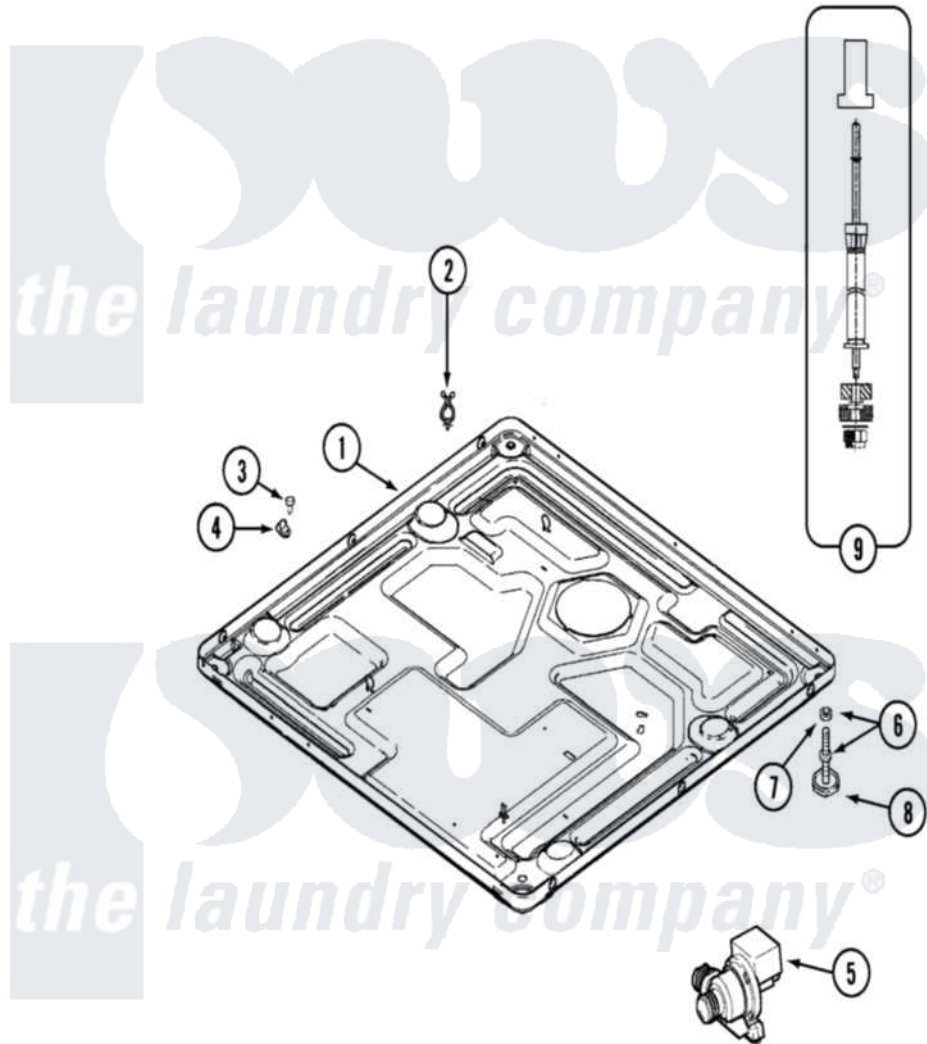

Maytag MAH14PDBAW 08 - BASE

Maytag [Residential Maytag MAH14PDBAW Washer Parts](#) Parts Diagram 08 - BASE
 Click on the part number to view part

Item	Original Part Number	Replaced By	Status	Part Description
001	22002240	22003435		Base, Assembly
"	22003580			Base, Assembly
"	22003605			Base Weld Assembly
002	315471	22003298		Retainer, Wire
003	212276	W10116760		Screw
004	22002014			Clip, Harness To Support
005	22002809	22003635		Pump, High Torque
006	22003544			Adjustable Leg W/Foot And Nut
007	Y052740	62739		Nut, Lock
008	210684			Foot, Adjustable Leg
009	22001988			Strut Assembly-Rear
010	22002120	12002039		Neptune Motor Conversion Kit
"	22003216			Motor Control Mounting Bracket
011	22002471			Wire Harness, Motor Control
012	212276	W10116760		Screw

013	210720		Rivet, Bearing To Tumbler Fmt
014	22002173	22002014	Clip, Harness To Support
015	22002476	22003778	Transformer
"	22002477		Shield, Transformer
"	22003778		Transformer
016	22003080		Clip, Airdome Hose
"	33002223		Restrainer, Tube