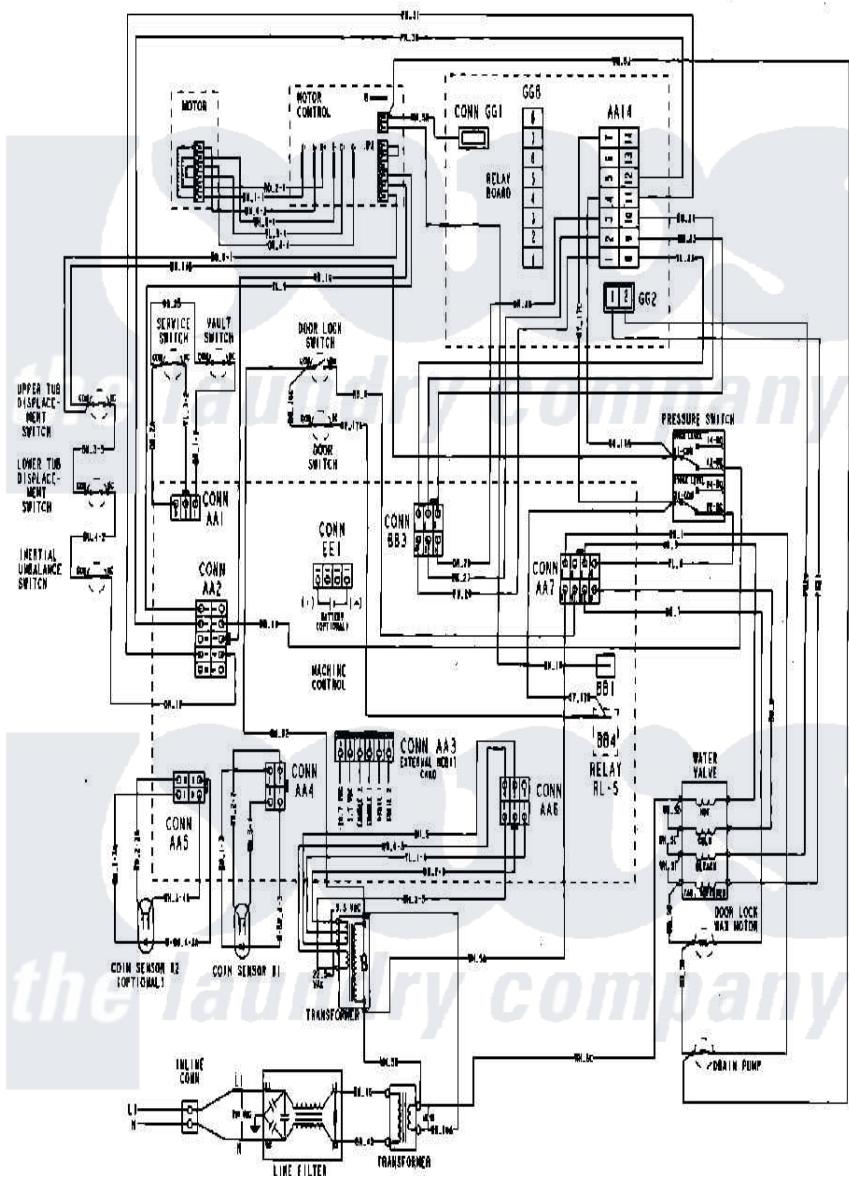

# Maytag MAH14PDBAW 09 - WIRING INFORMATION

Maytag Residential Maytag MAH14PDBAW Washer Parts Parts Diagram 09 - WIRING INFORMATION  
 Click on the part number to view part

| Item | Original Part Number | Replaced By | Status        | Part Description   |
|------|----------------------|-------------|---------------|--------------------|
| 001  | NLA                  |             | Not Available | WIRING INFORMATION |