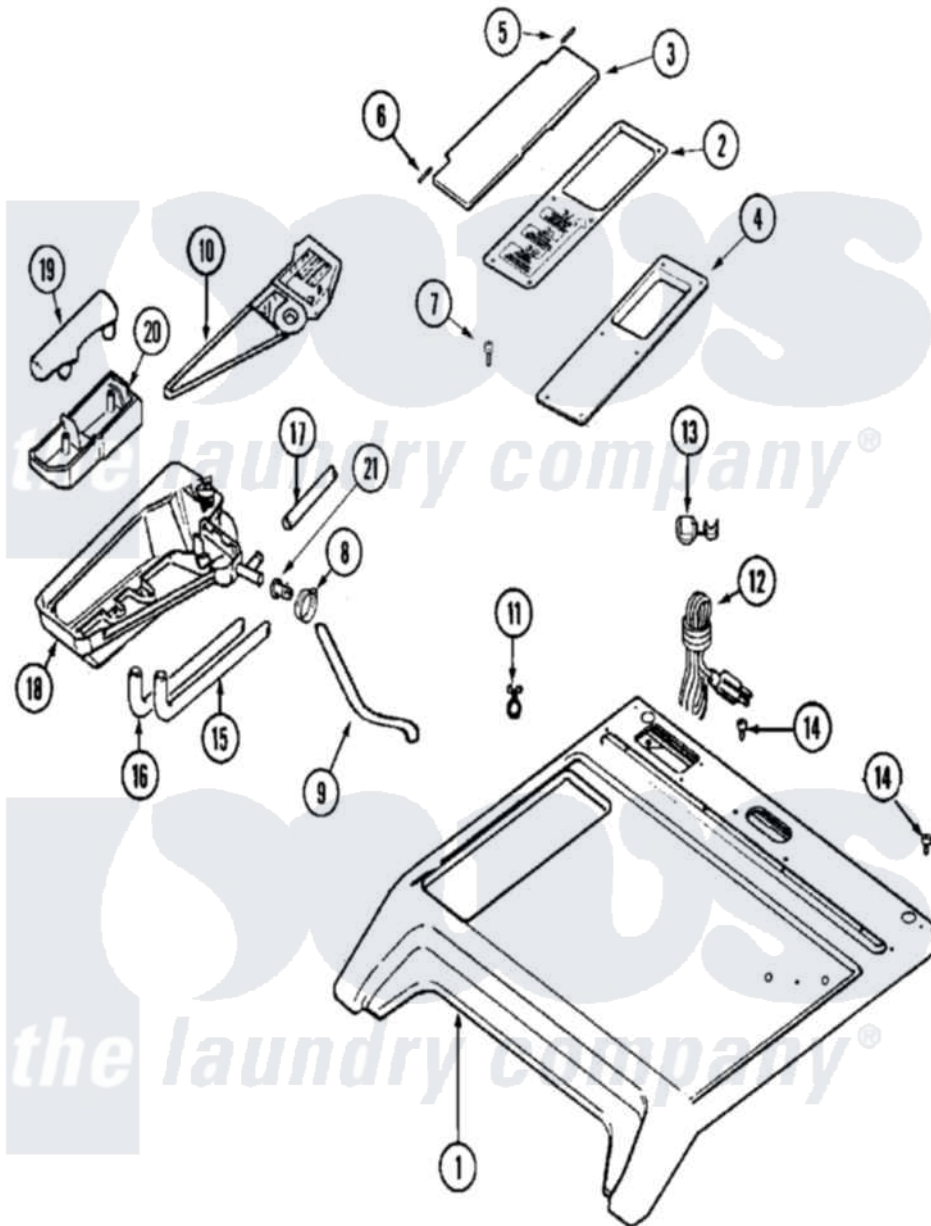

# Maytag MAH14PDBAW 10 - TOP

Maytag [Residential Maytag MAH14PDBAW Washer Parts](#) Parts Diagram 10 - TOP  
 Click on the part number to view part

Item	Original Part Number	Replaced By	Status	Part Description
001	22003586	<a href="#">22004178</a>		Cover, Top
"	<a href="#">33001836</a>			Strap, Top Cover Support
"	NLA		Not Available	COVER, TOP (WHT)
002	22002032		Not Available	COVER, COMM. DISPENSER (WHT)
"	W10124350		Not Available	NOT REQUIRED PART OR SEE NOTE
003	<a href="#">22002941</a>			Lid, Dispenser Commercial
004	22002940	<a href="#">22003665</a>		Bezel, Dispenser
005	Y912678	<a href="#">6-912678</a>		Pin- Hinge
006	<a href="#">Y912679</a>			Pin, Hinge
007	<a href="#">22002031</a>			Palnut, Bezel
"	22002060	<a href="#">400021-1</a>		Screw
008	22002054	<a href="#">285655</a>		Clamp, Hose
009	<a href="#">22002556</a>			Screw, Baffle
010	<a href="#">22003322</a>			Top, Dispenser
011	212276	<a href="#">W10116760</a>		Screw