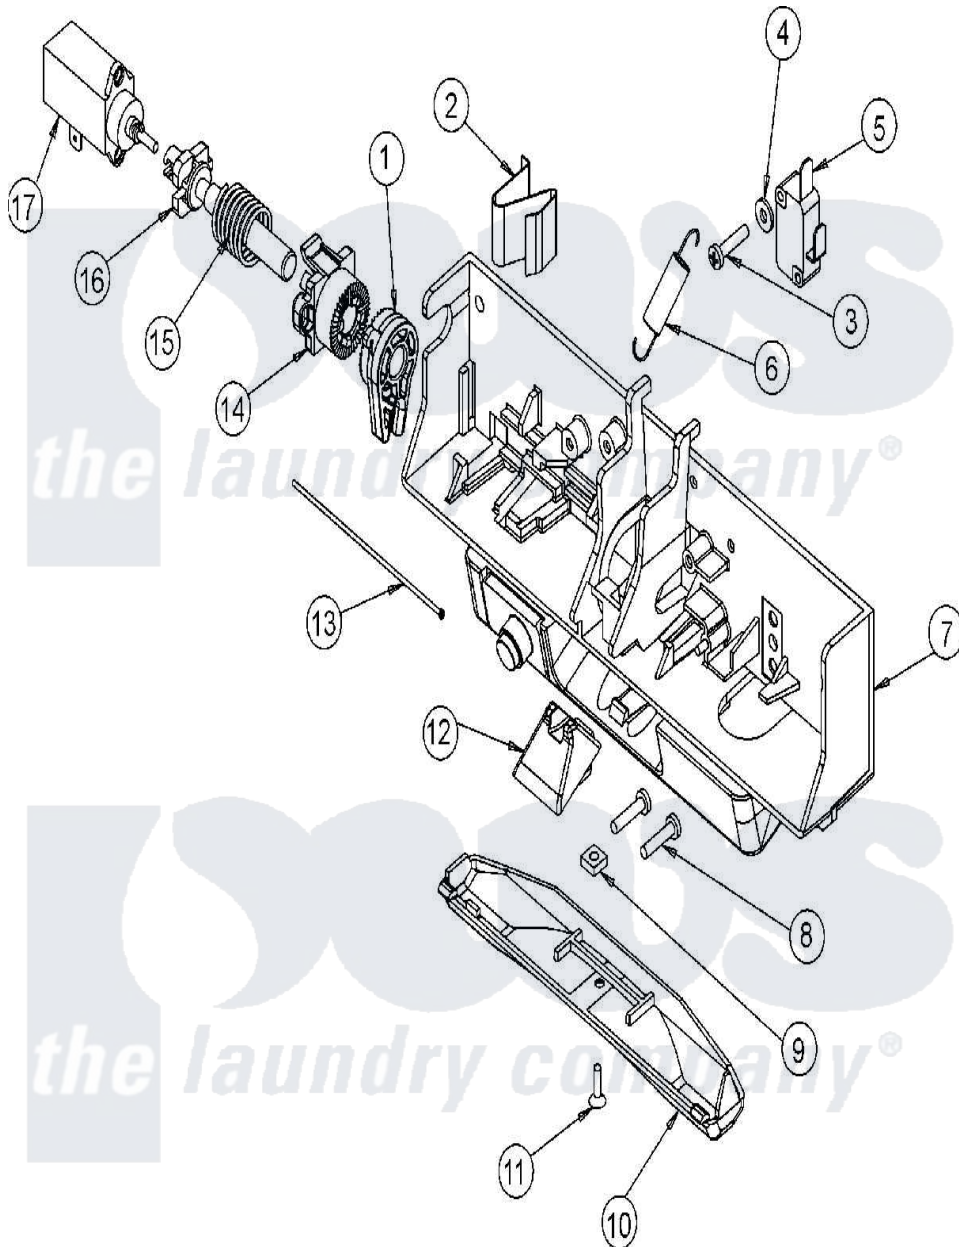

Maytag MAH14PDBAW 11 - DOOR LATCH ASSY

Maytag Residential Maytag MAH14PDBAW Washer Parts Parts Diagram 11 - DOOR LATCH ASSY
 Click on the part number to view part

| Item | Original Part Number | Replaced By | Status | Part Description |
|------|--------------------------|------------------------|--------|-------------------------------|
| 001 | 22003716 | | | Rotating Gear, Latch |
| 002 | 22003717 | | | Spring, Latch |
| 003 | 22001352 | | | Screw, Check Switch |
| 004 | 22002165 | | | Washer, Door Lock Switch |
| 005 | 22002162 | | | Switch, Door Lock Spin Enable |
| 006 | 22002158 | | | Spring, Gear Return |
| 007 | 22003722 | | | Switch Holder Assembly, Latch |
| 008 | 22003719 | | | Screw, Latch |
| 009 | 22003720 | | | Nut, Latch |
| 010 | 22002957 | | | Cover, Latch Assembly |
| 011 | 22002435 | 241877 | | Screw |
| 012 | 22003055 | | | Ramp, Door Hoop |
| 013 | 22002164 | | | Cable, Door |
| 014 | 22003715 | | | Sliding Gear, Latch |
| 015 | 22003721 | | | Spring, Axle / Latch |
| 016 | 22003718 | | | Axle, Latch |