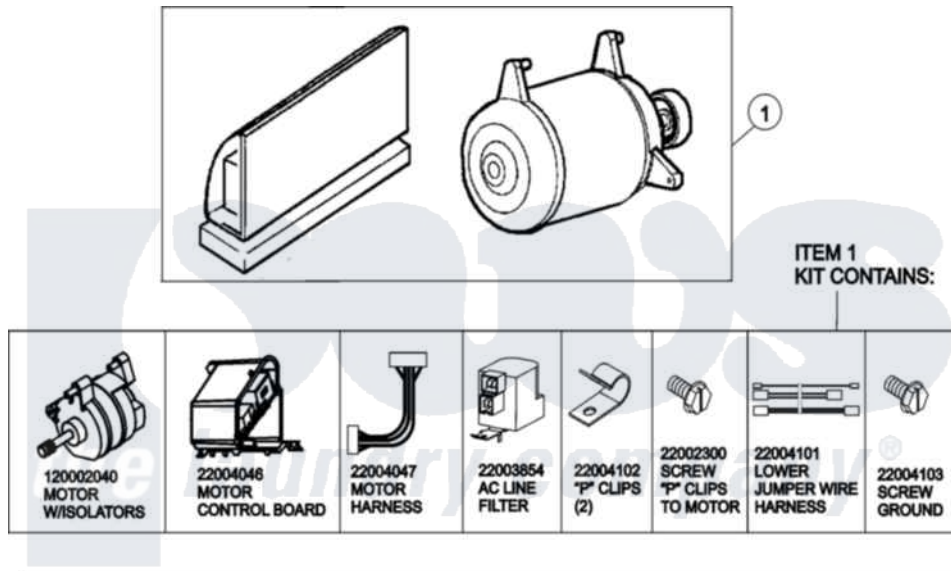

Maytag MAH14PDBAW 12 - MOTOR & MOTOR CONTROL

(SEE TEXT FOR ITEMS 2, 3, 4 AND 8)

Maytag [Residential Maytag MAH14PDBAW Washer Parts](#) Parts Diagram 12 - MOTOR & MOTOR CONTROL
Click on the part number to view part

Item	Original Part Number	Replaced By	Status	Part Description
001	12002039			Neptune Motor Conversion Kit
002	22004046			Control Assembly, Motor
003	22003856			Motor, Variable Speed
004	22004047	22004212		Motor Harness
005	33002190			SCrew, C BraCe, BraCket, Cabinet
006	22004102			P Clips
007	22002300	9740848		Screw, Mixing Valve Mounting
008	22003854	22003858		EMI Suppression Filter, 16a
009	22004101			Repair Jumper Harness
010	22003329			Isolator, Motor
011	22003686			Bolt, Motor
012	22002320			Washer, Belt Tension Bolt
013	22004103			Screw