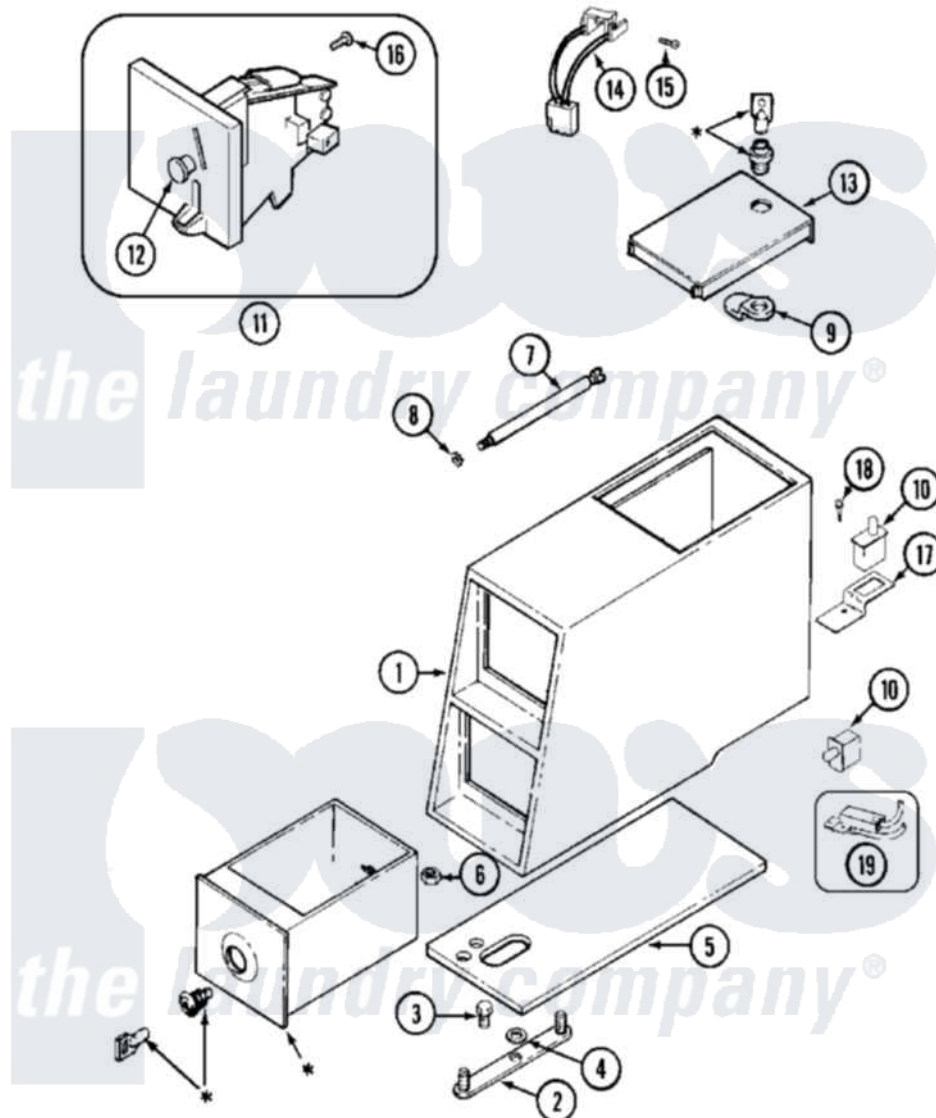

Maytag MAH14PDBEW 03 - CONTROL CENTER (PD)

* CONTACT YOUR COMMERCIAL LAUNDRY DISTRIBUTOR

Maytag [Residential Maytag MAH14PDBEW Washer Parts](#) Parts Diagram 03 - CONTROL CENTER (PD)
 Click on the part number to view part

Item	Original Part Number	Replaced By	Status	Part Description
001	22002480			Vault, Coin PD Coin Drop Supplied By Dist.
002	22001810		Not Available	STRAP, MOUNTING
003	22001996	3370225		Screw
004	910309			Washer, Mounting Strap
005	22002072			Gasket, Control Center
006	Y052740	62739		Nut, Lock
007	213035			Bolt, Locking
008	910181			Lockwasher, Terminal Block
009	NLA		Not Available	CAM, LOCKING
010	22002536			Switch, Sensor
"	912012	3400409		Screw
011	22001873	22004112		Coin Drop Greenwald Us.25
"	22002144			Single Faceplate
012	216200			Face Plate Return Button
013	22001910	22003679		Timer Access Door Assembly
014	22001965			Optic Switch Assembly

015	314665	Screw, Switch Assembly
016	216068	Screw, Coin Drop
017	22001404	Bracket, Service Switch
018	22001069	Screw, Vault To Control Cover
019	22001966	Harness, Sensor Switch