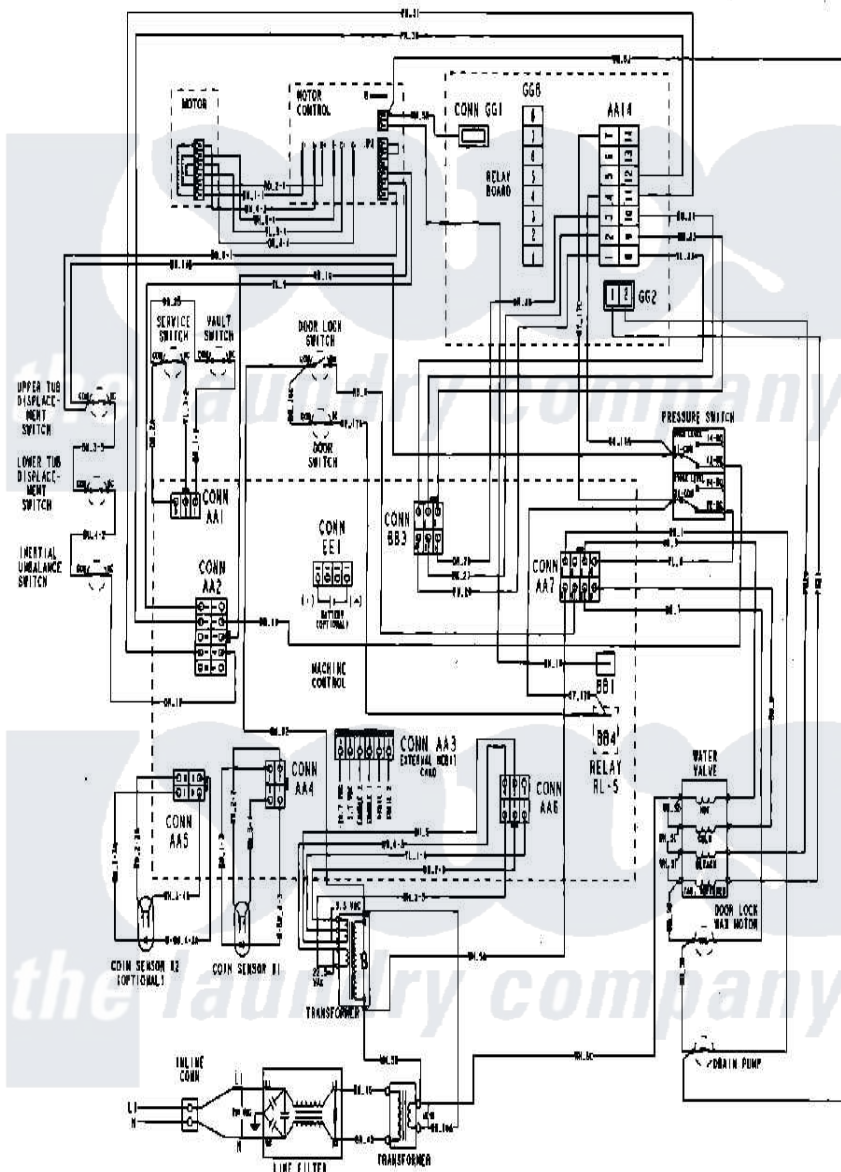

Maytag MAH14PDBEW 09 - WIRING INFORMATION

Maytag Residential Maytag MAH14PDBEW Washer Parts Parts Diagram 09 - WIRING INFORMATION
 Click on the part number to view part

Item	Original Part Number	Replaced By	Status	Part Description
001	NLA		Not Available	WIRING INFORMATION