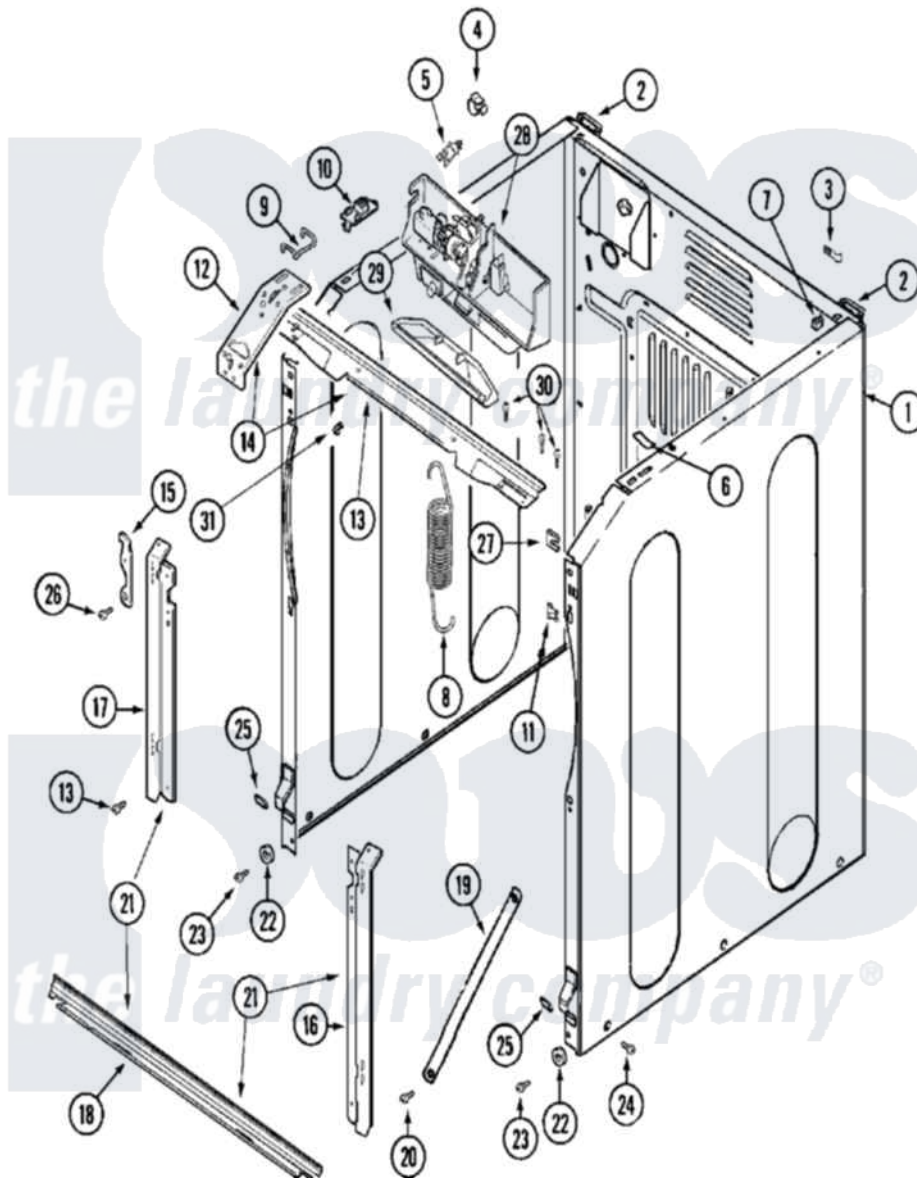

Maytag MAH14PDBGW 02 - CABINET-FRONT

Maytag Residential Maytag MAH14PDBGW Washer Parts Parts Diagram 02 - CABINET-FRONT
 Click on the part number to view part

Item	Original Part Number	Replaced By	Status	Part Description
001	22003639			Cabinet Assembly
"	NLA		Not Available	CABINET ASSY. (WHT)
002	22001995			Screw Note: Screw, Tumbler Front And Shroud
"	22003367	22004095		Hinge, Plastic
003	22002178			Bracket, Air Dome Hose
"	22002925	3370225		Screw
004	22002014			Clip, Harness To Support
005	22003298			Retainer, Wire
006	33001836			Strap, Top Cover Support
007	310933	33002194		Nut, Speed
008	22002100			Spring
009	22002297			Support, Spring
010	22001997			Spacer, Top Cover
011	22002239			Clip, Front Panel
012	22002090			Brace, Corner
"	22002292			Brace, Corner

"	22003622		Brace, Corner
"	22003623		Brace, Corner
013	22002015		Support, Door Lock
"	22003626		Support, Door Lock
014	22003637		BRACE ASSEMBLY, TOP CROSS CONTAINS ITEMS 12 & 13
015	22002247	33002597	Hook, Security
016	22003224		Bracket, Shroud
"	22003625		Bracket, Shroud Support
017	22002985		Bracket, Shroud
"	22003624		Bracket, Shroud Support
018	22002505	Not Available	BRIDGE, SHROUD SUPPORT
"	22003664		Support, Lower Shroud
019	22002767		Brace, Cross
020	22001995		Screw Note: Screw, Tumbler Front And Shroud
021	22003638	22003652	Shroud Support Assembly
022	22002025		Disc, Front Panel Spacer
023	22001995		Screw Note: Screw, Tumbler Front And Shroud
024	213007		Xfor Cabinet See Cabinet, Back
"	22003409	213007	Xfor Cabinet See Cabinet, Back
025	22002239		Clip, Front Panel
026	22001995		Screw Note: Screw, Tumbler Front And Shroud
027	22002049		Clip Note: Clip, Front Panel
028	22002119		Motor, Wax
"	NLA	Not Available	LATCH, ASSY. (COMMERCIAL)
029	22002957		Cover, Latch Assembly
030	22001995		Screw Note: Screw, Tumbler Front And Shroud
031	22002014		Clip, Harness To Support