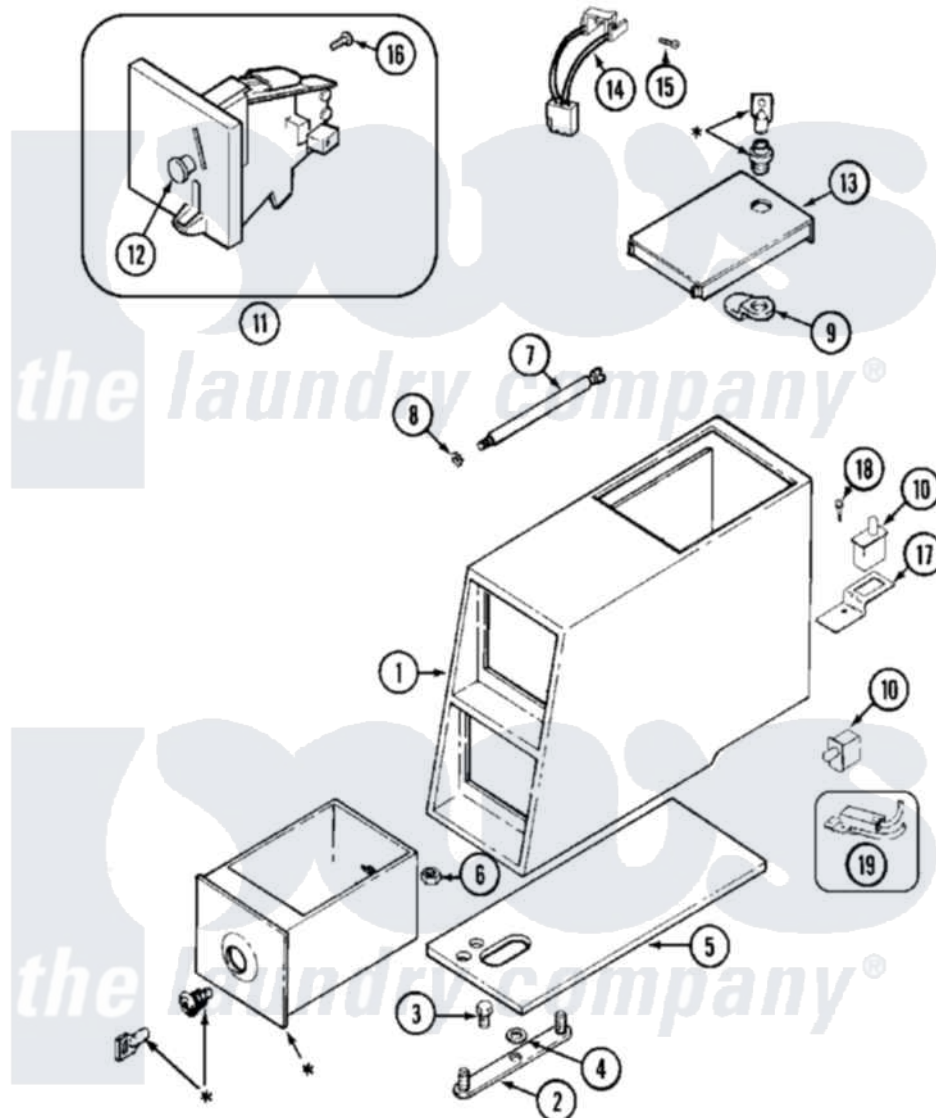

Maytag MAH14PDBGW 03 - CONTROL CENTER (PD)

* CONTACT YOUR COMMERCIAL LAUNDRY DISTRIBUTOR

Maytag [Residential Maytag MAH14PDBGW Washer Parts](#) Parts Diagram 03 - CONTROL CENTER (PD)
 Click on the part number to view part

| Item | Original Part Number | Replaced By | Status | Part Description |
|------|--------------------------|--------------------------|---------------|---|
| 001 | 22002480 | | | Vault, Coin PD Coin Drop Supplied By Dist. |
| 002 | 22001810 | | Not Available | STRAP, MOUNTING |
| 003 | 22001996 | 3370225 | | Screw |
| 004 | 910309 | | | Washer, Mounting Strap |
| 005 | 22002072 | | | Gasket, Control Center |
| 006 | Y052740 | 62739 | | Nut, Lock |
| 007 | 213035 | | | Bolt, Locking |
| 008 | 910181 | | | Lockwasher, Terminal Block |
| 009 | NLA | | Not Available | CAM, LOCKING |
| 010 | 22002536 | | | Switch, Sensor |
| " | 912012 | 3400409 | | Screw |
| 011 | 22001873 | 22004112 | | Coin Drop Greenwald Us.25 |
| " | 22002144 | | | Single Faceplate |
| 012 | 216200 | | | Face Plate Return Button |
| 013 | 22001910 | 22003679 | | Timer Access Door Assembly |
| 014 | 22001965 | | | Optic Switch Assembly |