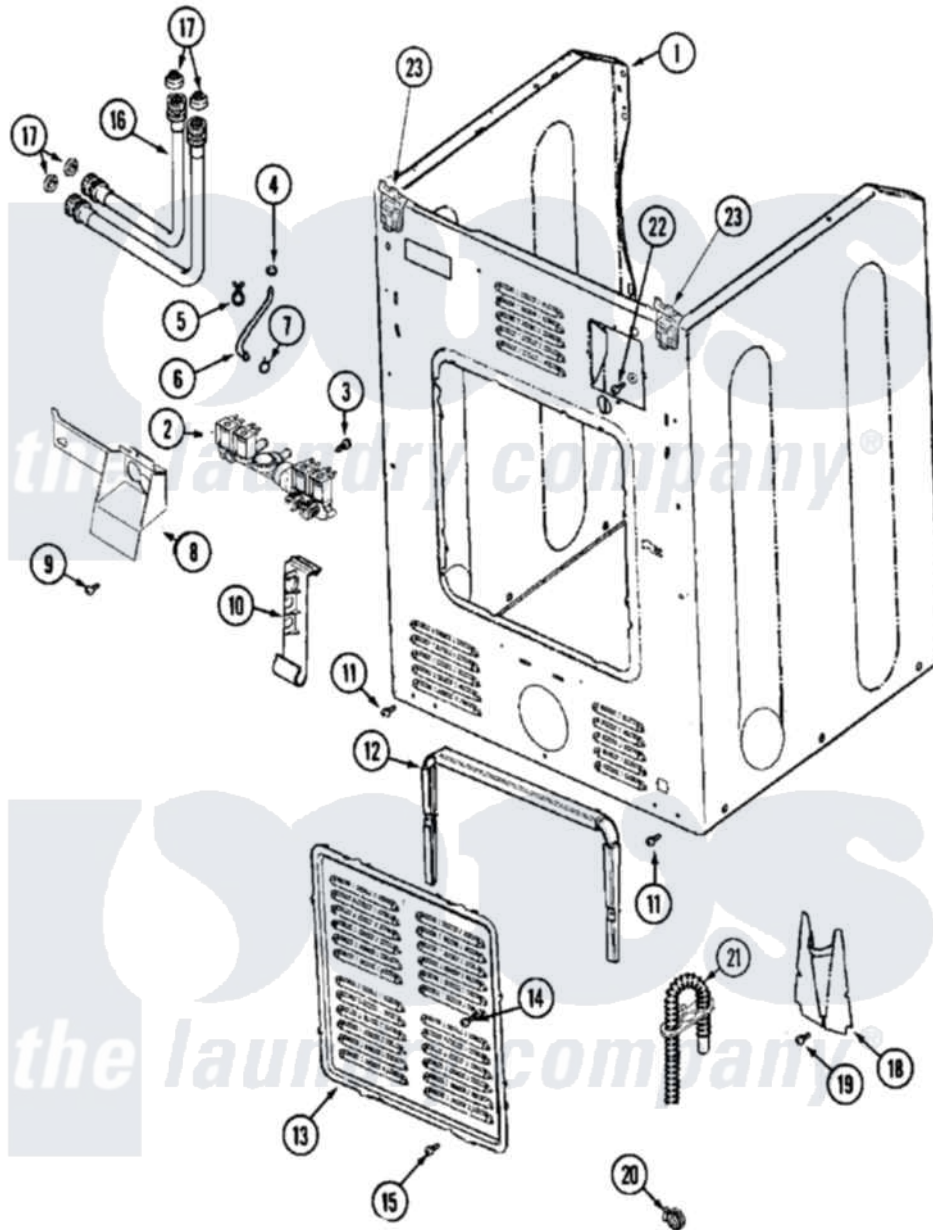

# Maytag MAH14PDBGW 04 - CABINET-REAR

Maytag Residential Maytag MAH14PDBGW Washer Parts Parts Diagram 04 - CABINET-REAR  
 Click on the part number to view part

Item	Original Part Number	Replaced By	Status	Part Description
001	<a href="#">22002013</a>			Stop, Shipping
"	<a href="#">22003639</a>			Cabinet Assembly
"	NLA		Not Available	CABINET ASSY. (WHT)
002	<a href="#">22002903</a>			Valve, Water
003	<a href="#">Y313561</a>			Screw---NA
004	22003627	<a href="#">616099</a>		Clamp
005	22002027	<a href="#">74007164</a>		Lock- Purs
006	<a href="#">22002083</a>			Hose, Injector
007	216169	<a href="#">596669</a>		Clamp, Manifold
008	<a href="#">33002212</a>			Bracket, Water Valve
009	<a href="#">22002436</a>			Screw, Water Valve Bracket
010	<a href="#">33002213</a>			Rack, Hose
011	<a href="#">22001995</a>			Screw Note: Screw, Tumbler Front And Shroud
012	<a href="#">22002022</a>			Spacer, Access Panel
013	<a href="#">22002092</a>			Panel, Access
"	22002349	<a href="#">W10116737</a>		Lock

014	22002295	<a href="#">67006908</a>	Screw, Ice Rack
015	22001996	<a href="#">3370225</a>	Screw
016	<a href="#">35-3400</a>		Inlet Hose Assembly
"	<a href="#">35-3401</a>		Inlet Hose Assembly
017	<a href="#">12001413</a>		Strainer And Washer Kit
018	<a href="#">22002704</a>		Cover, Drain Hose
019	<a href="#">22001995</a>		Screw Note: Screw, Tumbler Front And Shroud
020	22001984	<a href="#">285655</a>	Clamp, Hose
021	12001659	<a href="#">12001807</a>	Drain Hose Kit
"	<a href="#">22002892</a>		Retainer, Drain Hose
"	22002893	<a href="#">8539404</a>	Tie-Wire
"	<a href="#">22002932</a>		Clip, Drain Hose
"	22003319	<a href="#">12001807</a>	Drain Hose Kit
022	NLA	Not Available	SCREW, GROUND LUG
023	<a href="#">22001995</a>		Screw Note: Screw, Tumbler Front And Shroud
"	22003367	<a href="#">22004095</a>	Hinge, Plastic