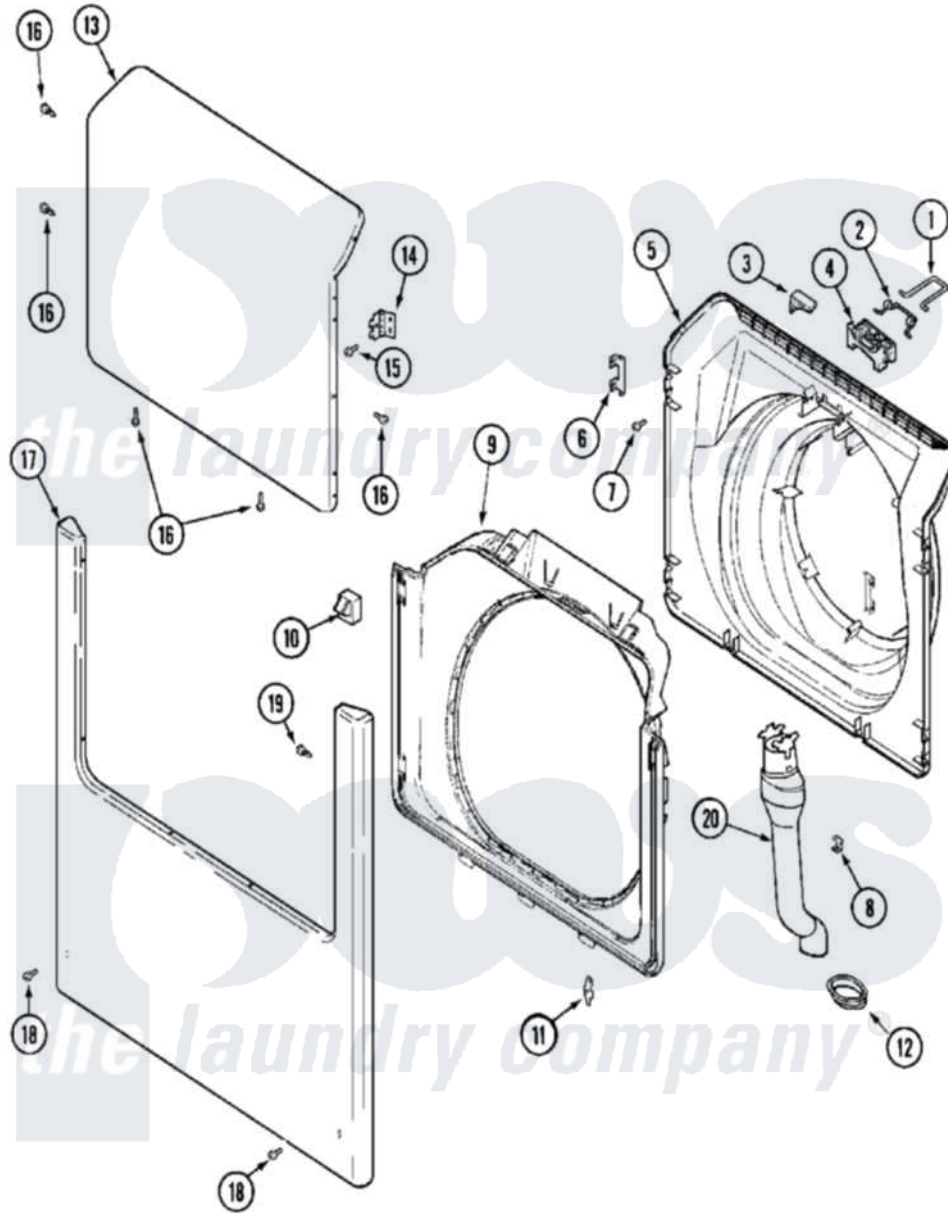

Maytag MAH14PDBGW 05 - DOOR & FRONT PANEL

Maytag Residential Maytag MAH14PDBGW Washer Parts Parts Diagram 05 - DOOR & FRONT PANEL
 Click on the part number to view part

Item	Original Part Number	Replaced By	Status	Part Description
001	22003222			Hoop, Lock
002	22002003			Spring, Latch
003	22002355	22003083		Liner, Door Assembly W/Vent
"	22003800			Inner Door/Vented
004	22002168			Support, Lock Hoop
005	22003083			Liner, Door Assembly W/Vent
006	22002038			Clip, Door
007	22002007			Screw, Wire Frame
008	22002039			Clip, Door
009	22002234			Shroud And Dispenser Hose
"	22002333			Label, Open Door
010	22002046			Switch, Secondary Door
011	22002095	12001994		Cover
"	33001764			Cover, Hinge Hole
"	33001846			Screw, Hinge Hole Cover
012	22003075			Grommet, Vent Tube

013	22001979		Door, Outer
"	22002333		Label, Open Door
014	22002001		Support, Hinge
"	22002798		Hinge, Door
"	W10124350	Not Available	NOT REQUIRED (HINGE SUPPORT)
015	22002062	98006631	Screw
"	22002243		Screw, Front Panel And Hinge
"	22002244		Clip, Grounding
016	22002063		Screw No.8-18AB Wafer Head
017	22002241	22002836	Panel, Front
018	22001496		Front Panel Fastener And Screw
019	22002243		Screw, Front Panel And Hinge
"	22002244		Clip, Grounding
020	22003576	22003850	Vent Tube Assembly