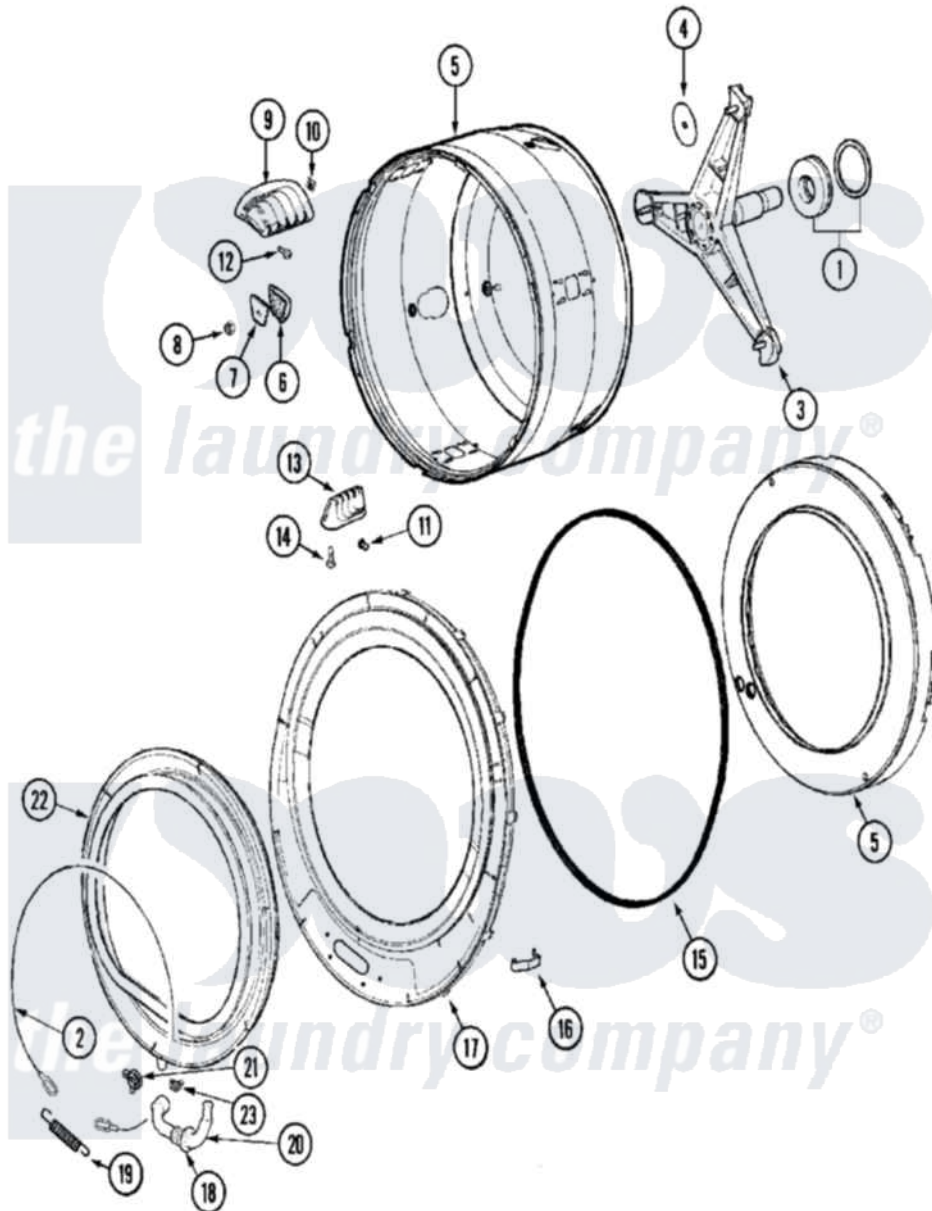

# Maytag MAH14PDBGW 07 - SPINNER ASSEMBLY & OUTER TUB COVER

Maytag Residential Maytag MAH14PDBGW Washer Parts Parts Diagram 07 - SPINNER ASSEMBLY & OUTER TUB COVER

Click on the part number to view part

Item	Original Part Number	Replaced By	Status	Part Description
001	12001478	<a href="#">12002022</a>		Lip Seal Kit
002	<a href="#">22002327</a>			Wire, Boot Clamp
003	<a href="#">22002123</a>			Tube, Molykote
"	22002897	<a href="#">W10181639</a>		Support
004	<a href="#">22002023</a>			Washer, Plastic
005	22002115	<a href="#">6-2717080</a>		Spinner As
006	<a href="#">22002482</a>			Washer, Profile
007	<a href="#">22002020</a>			Washer, Spinner Support
008	22002122	<a href="#">2207454</a>		Nut, Hex
009	<a href="#">22001985</a>			Baffle, Drip
010	<a href="#">22002009</a>			Grommet, Baffle
011	<a href="#">22001999</a>			Grommet, Baffle
012	22002325	<a href="#">22003556</a>		Screw, Baffle
013	<a href="#">22001986</a>			Baffle, Drip
014	<a href="#">22002059</a>			Screw, Baffle
015	<a href="#">22002077</a>			Seal, Tub Cover

016	<a href="#">22002050</a>		Clip, Tub To Cover
017	<a href="#">22003074</a>		Guard, Hose
"	<a href="#">22003212</a>		Cover, Tub --W
018	<a href="#">22003074</a>		Guard, Hose
019	<a href="#">22002099</a>		Spring, Tub
020	22003071	<a href="#">22004477</a>	Drain Hose, Door Boot
021	Y22003072		CLAMP, HOSE DOUBLE WIRE
022	12001772	<a href="#">12002533</a>	Boot Kit
023	22003073	<a href="#">596669</a>	Clamp, Manifold