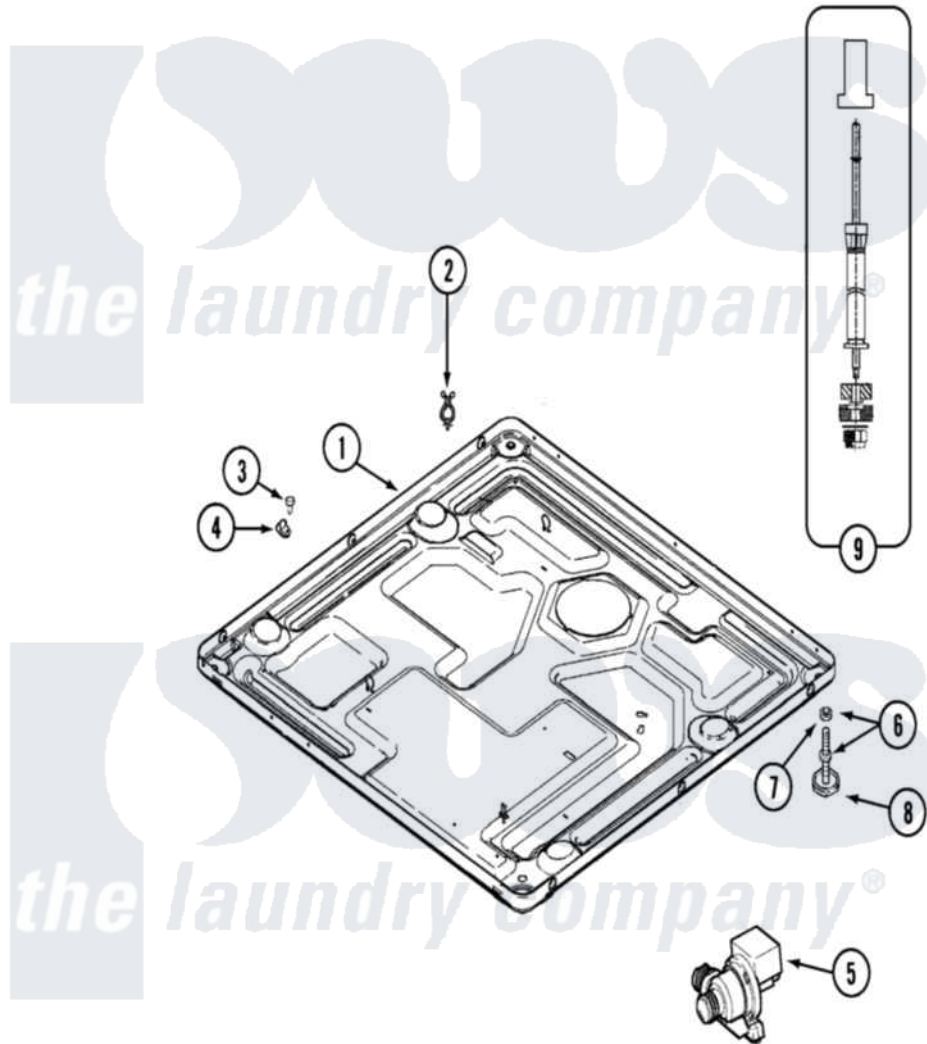

Maytag MAH14PDBGW 08 - BASE

Maytag [Residential Maytag MAH14PDBGW Washer Parts](#) Parts Diagram 08 - BASE
 Click on the part number to view part

Item	Original Part Number	Replaced By	Status	Part Description
001	22002240	22003435		Base, Assembly
"	22003580			Base, Assembly
"	22003605			Base Weld Assembly
002	315471	22003298		Retainer, Wire
003	212276	W10116760		Screw
004	22002014			Clip, Harness To Support
005	22002809	22003635		Pump, High Torque
006	22003544			Adjustable Leg W/Foot And Nut
007	Y052740	62739		Nut, Lock
008	210684			Foot, Adjustable Leg
009	22001988			Strut Assembly-Rear
010	22002120	12002039		Neptune Motor Conversion Kit
"	22003216			Motor Control Mounting Bracket
011	22002471			Wire Harness, Motor Control
012	212276	W10116760		Screw

013	210720		Rivet, Bearing To Tumbler Fmt
014	22002173	22002014	Clip, Harness To Support
015	22002476	22003778	Transformer
"	22002477		Shield, Transformer
"	22003778		Transformer
016	22003080		Clip, Airdome Hose
"	33002223		Restrainer, Tube