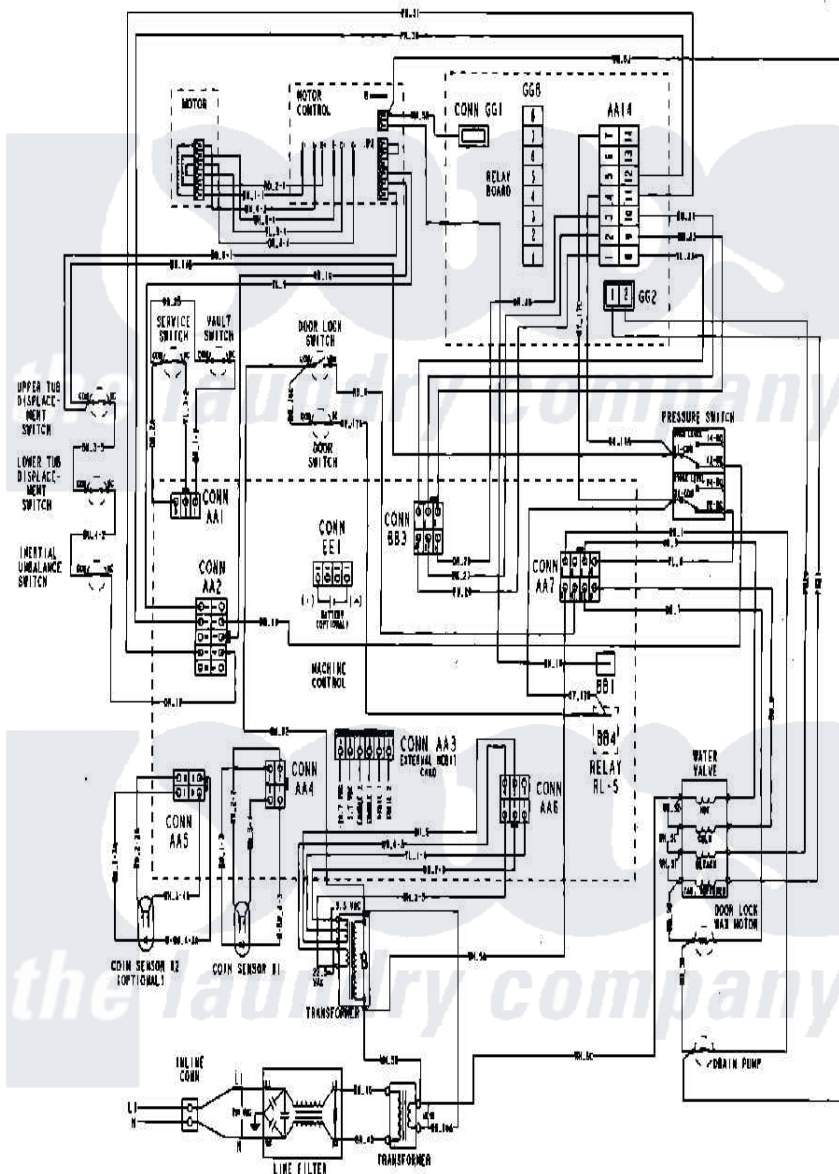

Maytag MAH14PDBGW 09 - WIRING INFORMATION

Maytag Residential Maytag MAH14PDBGW Washer Parts Parts Diagram 09 - WIRING INFORMATION
 Click on the part number to view part

Item	Original Part Number	Replaced By	Status	Part Description
001	NLA		Not Available	WIRING INFORMATION