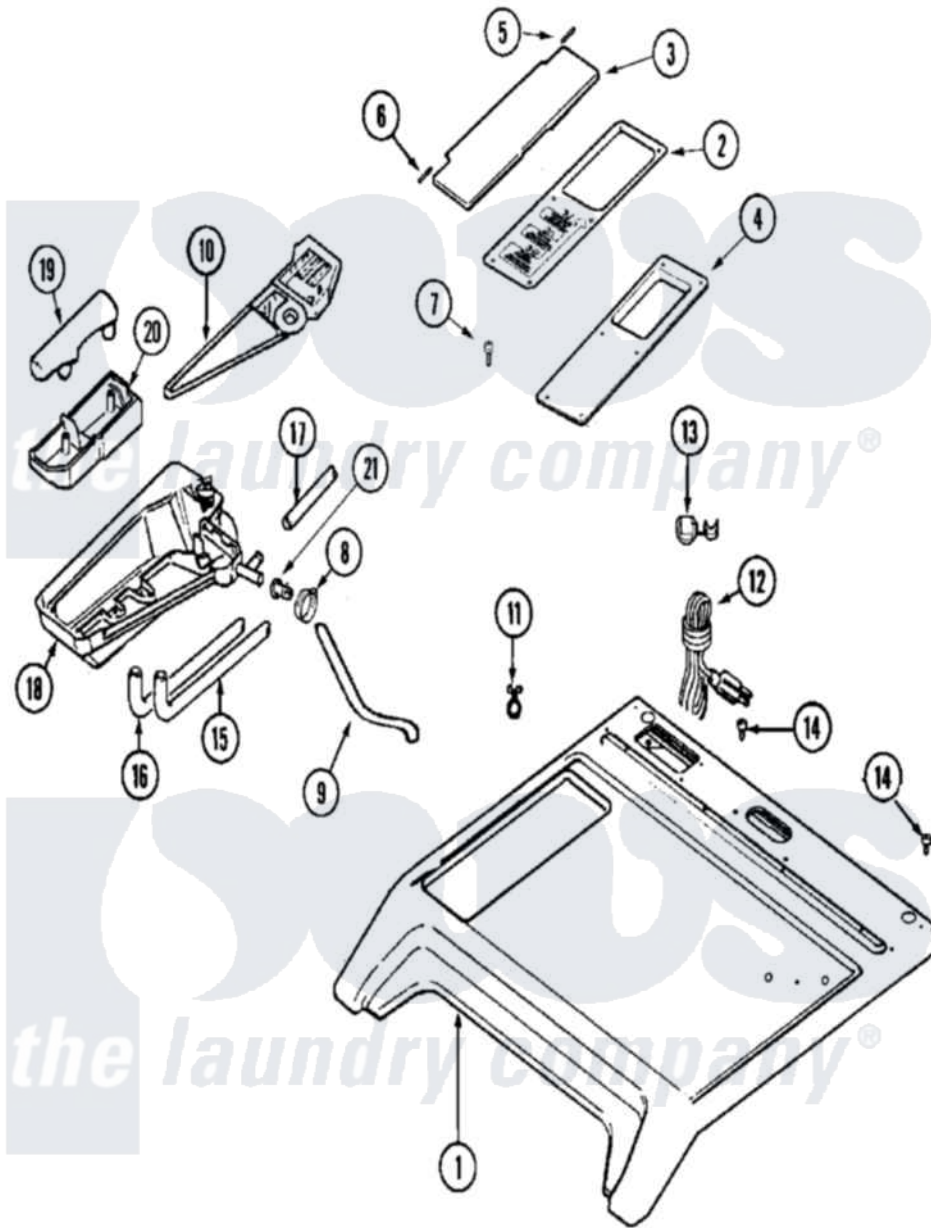

Maytag MAH14PDBGW 10 - TOP

Maytag Residential Maytag MAH14PDBGW Washer Parts Parts Diagram 10 - TOP
 Click on the part number to view part

Item	Original Part Number	Replaced By	Status	Part Description
001	22003586	22004178		Cover, Top
"	33001836			Strap, Top Cover Support
"	NLA		Not Available	COVER, TOP (WHT)
002	22002032		Not Available	COVER, COMM. DISPENSER (WHT)
"	W10124350		Not Available	NOT REQUIRED PART OR SEE NOTE
003	22002941			Lid, Dispenser Commercial
004	22002940	22003665		Bezel, Dispenser
005	Y912678	6-912678		Pin- Hinge
006	Y912679			Pin, Hinge
007	22002031			Palnut, Bezel
"	22002060	400021-1		Screw
008	22002054	285655		Clamp, Hose
009	22002556			Screw, Baffle
010	22003322			Top, Dispenser
011	212276	W10116760		Screw

"	22002027	74007164	Lock- Purs
012	210186	3370225	Screw
"	22003540		Cord, Power
"	22003541	22004404	Cord Adapter
"	22003542		Adapter 10 Amp
"	22003543		Adapter 10 Amp
"	22003657		Cord, Power
"	22003658		CORD, POWER (EXPORT-AUST)
"	33002501		Filter, EMI
013	216183		Grommet, Cord Export
014	210186	3370225	Screw
"	22003050		Wire, Ground
015	205161	489503	Clamp
"	22002551		Hose, Bleach
016	205161	489503	Clamp
"	22002552		Hose, Fabric Softener----NA
017	205161	489503	Clamp
"	22002553		Hose, Detergent
018	22002230	400021-1	Screw
"	22002768	12001558	Dispenser Bottom With 4 Clamps
019	22002266		Cap, Siphon
020	22002265		Cup, Siphon
021	22001900		Preventer, Back Flow
"	22003260		Extension, Nozzle
022	22003462		Dispenser Assembly