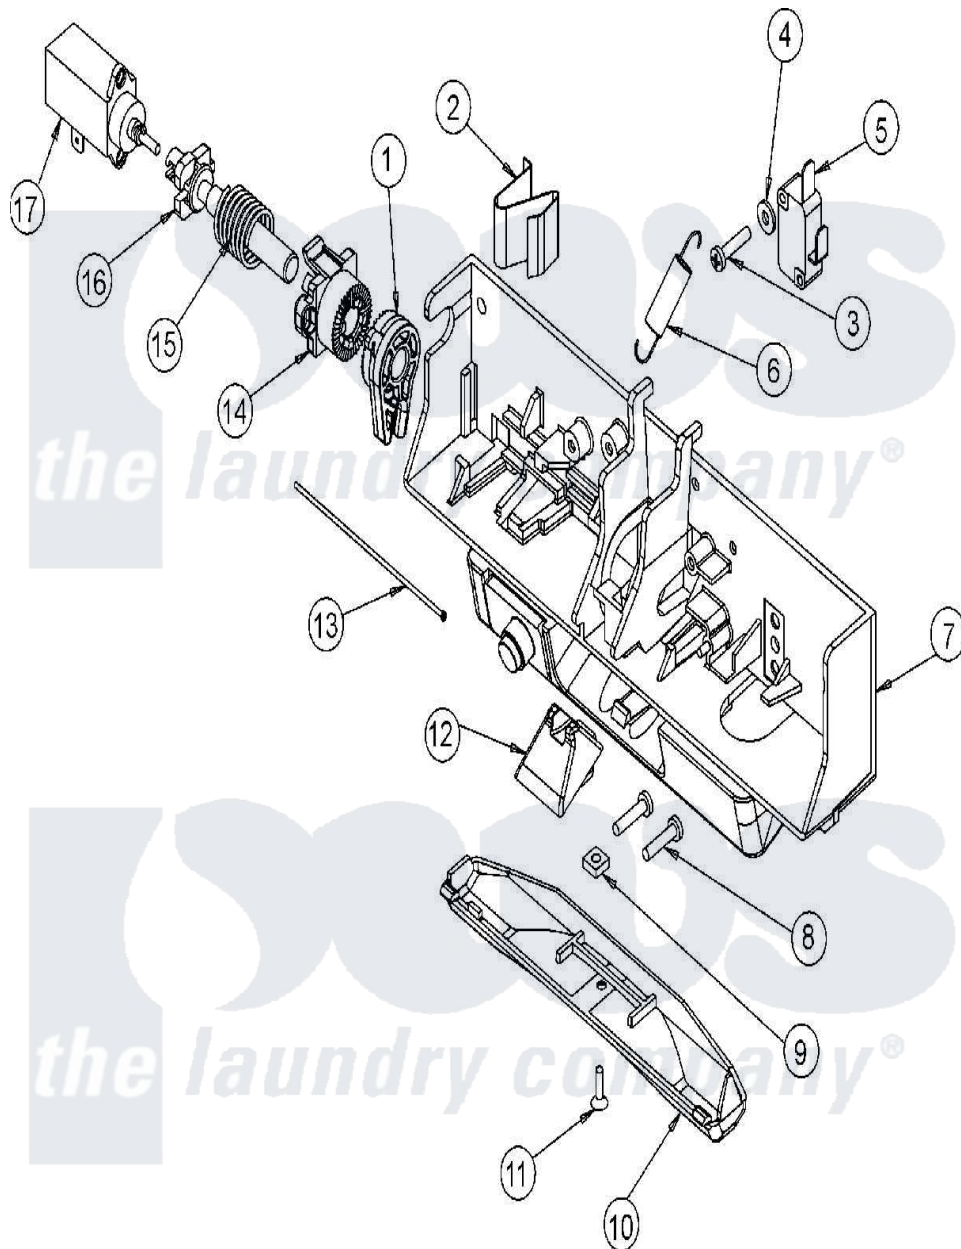

Maytag MAH14PDBGW 11 - DOOR LATCH ASSY

Maytag Residential Maytag MAH14PDBGW Washer Parts Parts Diagram 11 - DOOR LATCH ASSY
 Click on the part number to view part

Item	Original Part Number	Replaced By	Status	Part Description
001	22003716			Rotating Gear, Latch
002	22003717			Spring, Latch
003	22001352			Screw, Check Switch
004	22002165			Washer, Door Lock Switch
005	22002162			Switch, Door Lock Spin Enable
006	22002158			Spring, Gear Return
007	22003722			Switch Holder Assembly, Latch
008	22003719			Screw, Latch
009	22003720			Nut, Latch
010	22002957			Cover, Latch Assembly
011	22002435	241877		Screw
012	22003055			Ramp, Door Hoop
013	22002164			Cable, Door
014	22003715			Sliding Gear, Latch
015	22003721			Spring, Axle / Latch
016	22003718			Axle, Latch