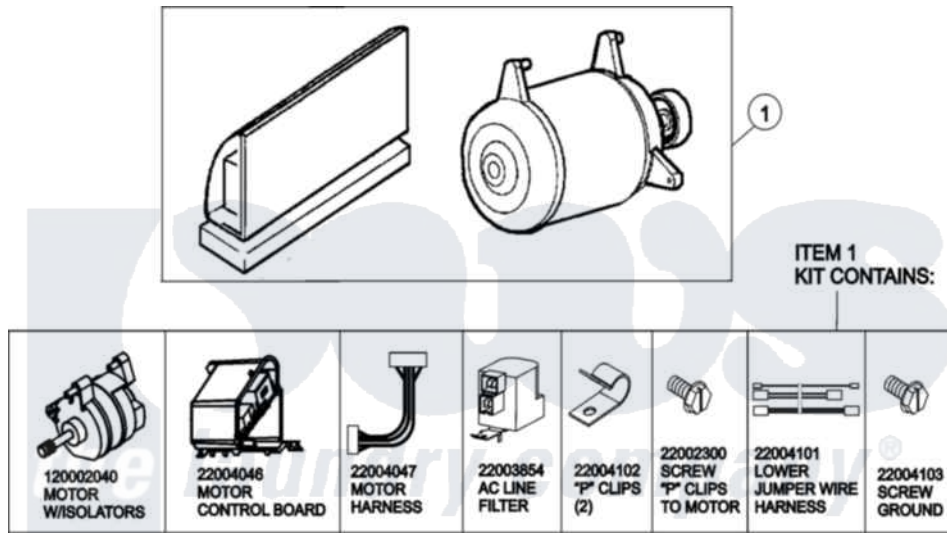

# Maytag MAH14PDBGW 12 - MOTOR & MOTOR CONTROL

(SEE TEXT FOR ITEMS 2, 3, 4 AND 8)

Maytag Residential Maytag MAH14PDBGW Washer Parts Parts Diagram 12 - MOTOR & MOTOR CONTROL  
 Click on the part number to view part

Item	Original Part Number	Replaced By	Status	Part Description
001	<a href="#">12002039</a>			Neptune Motor Conversion Kit
002	<a href="#">22004046</a>			Control Assembly, Motor
003	<a href="#">22003856</a>			Motor, Variable Speed
004	22004047	<a href="#">22004212</a>		Motor Harness
005	<a href="#">33002190</a>			SCrew, C BraCe, BraCket, Cabinet
006	<a href="#">22004102</a>			P Clips
007	22002300	<a href="#">9740848</a>		Screw, Mixing Valve Mounting
008	22003854	<a href="#">22003858</a>		EMI Suppression Filter, 16a
009	<a href="#">22004101</a>			Repair Jumper Harness
010	<a href="#">22003329</a>			Isolator, Motor
011	<a href="#">22003686</a>			Bolt, Motor
012	<a href="#">22002320</a>			Washer, Belt Tension Bolt
013	<a href="#">22004103</a>			Screw