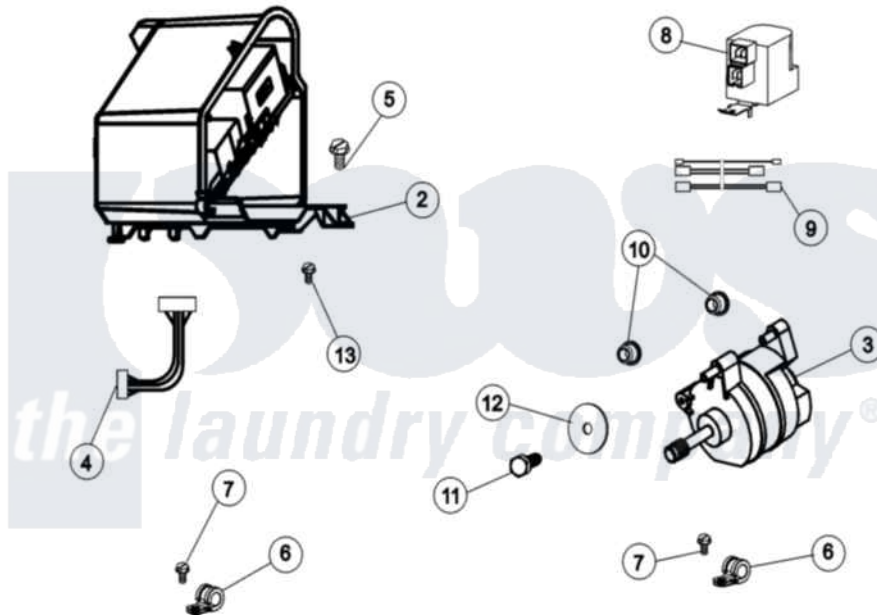

# Maytag MAH14PDBGW 12 - MOTOR & MOTOR CONTROL

(SEE TEXT FOR ITEMS 2, 3, 4 AND 8)

Maytag Residential Maytag MAH14PDBGW Washer Parts Parts Diagram 12 - MOTOR & MOTOR CONTROL  
 Click on the part number to view part

Item	Original Part Number	Replaced By	Status	Part Description
001	<a href="#">12002039</a>			Neptune Motor Conversion Kit
002	<a href="#">22004046</a>			Control Assembly, Motor
003	<a href="#">22003856</a>			Motor, Variable Speed
004	22004047	<a href="#">22004212</a>		Motor Harness
005	<a href="#">33002190</a>			SCrew, C BraCe, BraCket, Cabinet
006	<a href="#">22004102</a>			P Clips
007	22002300	<a href="#">9740848</a>		Screw, Mixing Valve Mounting
008	22003854	<a href="#">22003858</a>		EMI Suppression Filter, 16a
009	<a href="#">22004101</a>			Repair Jumper Harness
010	<a href="#">22003329</a>			Isolator, Motor
011	<a href="#">22003686</a>			Bolt, Motor
012	<a href="#">22002320</a>			Washer, Belt Tension Bolt
013	<a href="#">22004103</a>			Screw