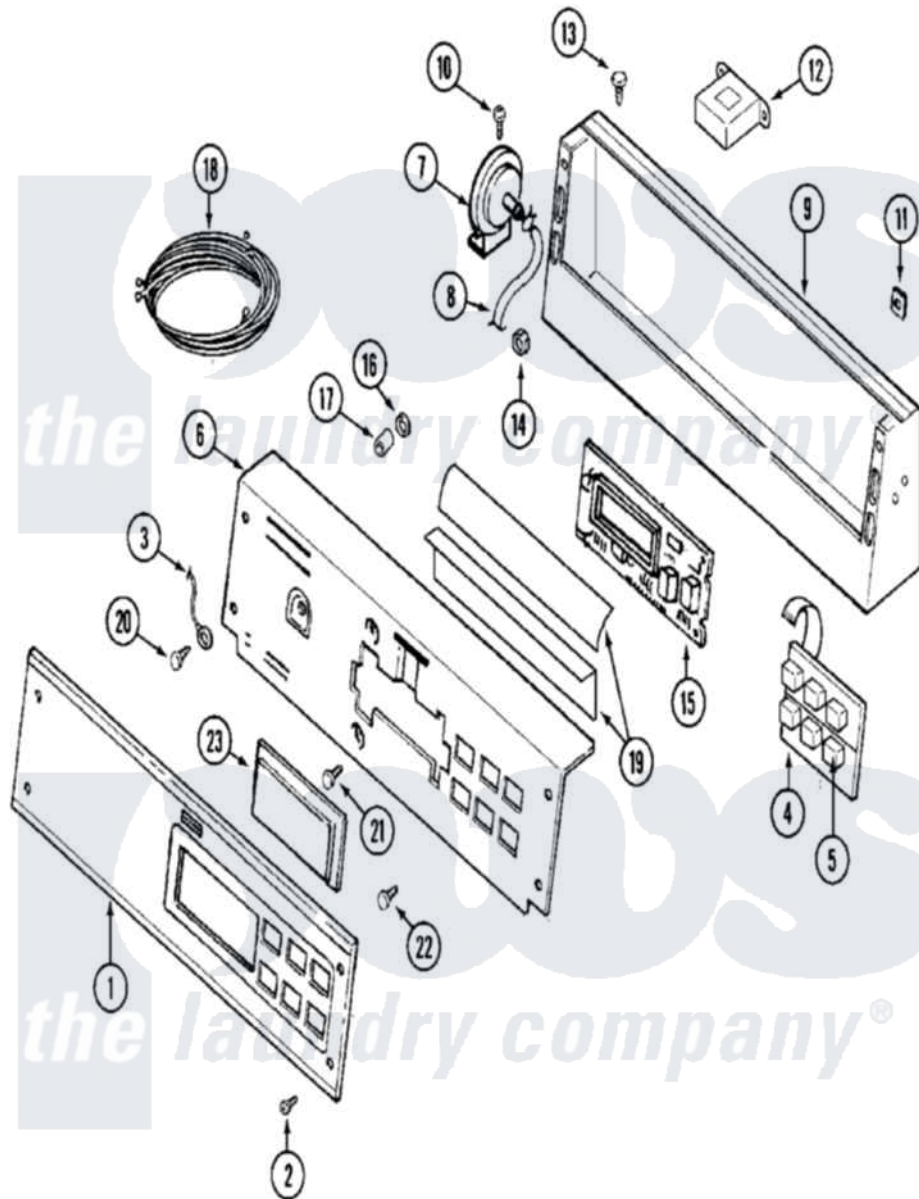

Maytag MAH14PDCBQ 01 - CONTROL PANEL

Maytag [Residential Maytag MAH14PDCBQ Washer Parts](#) Parts Diagram 01 - CONTROL PANEL
 Click on the part number to view part

Item	Original Part Number	Replaced By	Status	Part Description
001	22002043	22004349		Facia - Pd/Ps
002	215506			Screw, Control Panel Overlay
003	205810			Wire, Ground
004	206808	W10135389		Push Button And Switch Assembly
"	215527	W10140652		Screw, 6-20 X 1/2
005	215517	W10131113		Push Button
006	22002036			Switch Bracket And Back Brkt-White
"	22002929			Switch Brkt And Back Brkt
007	22002048	22002921		Switch- Pr
008	22002010			Hose, Pressure Switch
"	NLA		Not Available	CLIP, PRESSURE SWITCH HOSE
009	22002329			Console
"	22002889			Console
010	22001996	3370225		Screw

011	215003		Fastener, Panel And Bracket
012	22001960		Transformer
013	211251		Screw, Transformer
014	22001419		Nut, Transformer
015	22002732	22004335	Control Board
016	912077		Locknut, Reader Harness
017	33001204		Stand-Off, Ccontrol Board
018	NLA	Not Available	WIRE HARNESS, MAIN---NA
019	22001511	22002954	Deflector, Water
020	211252		Screw, Ground Wire
021	215526		Screw, Circuit Board
022	215527	W10140652	Screw, 6-20 X 1/2
023	22001962	W10131114	Cover, Display