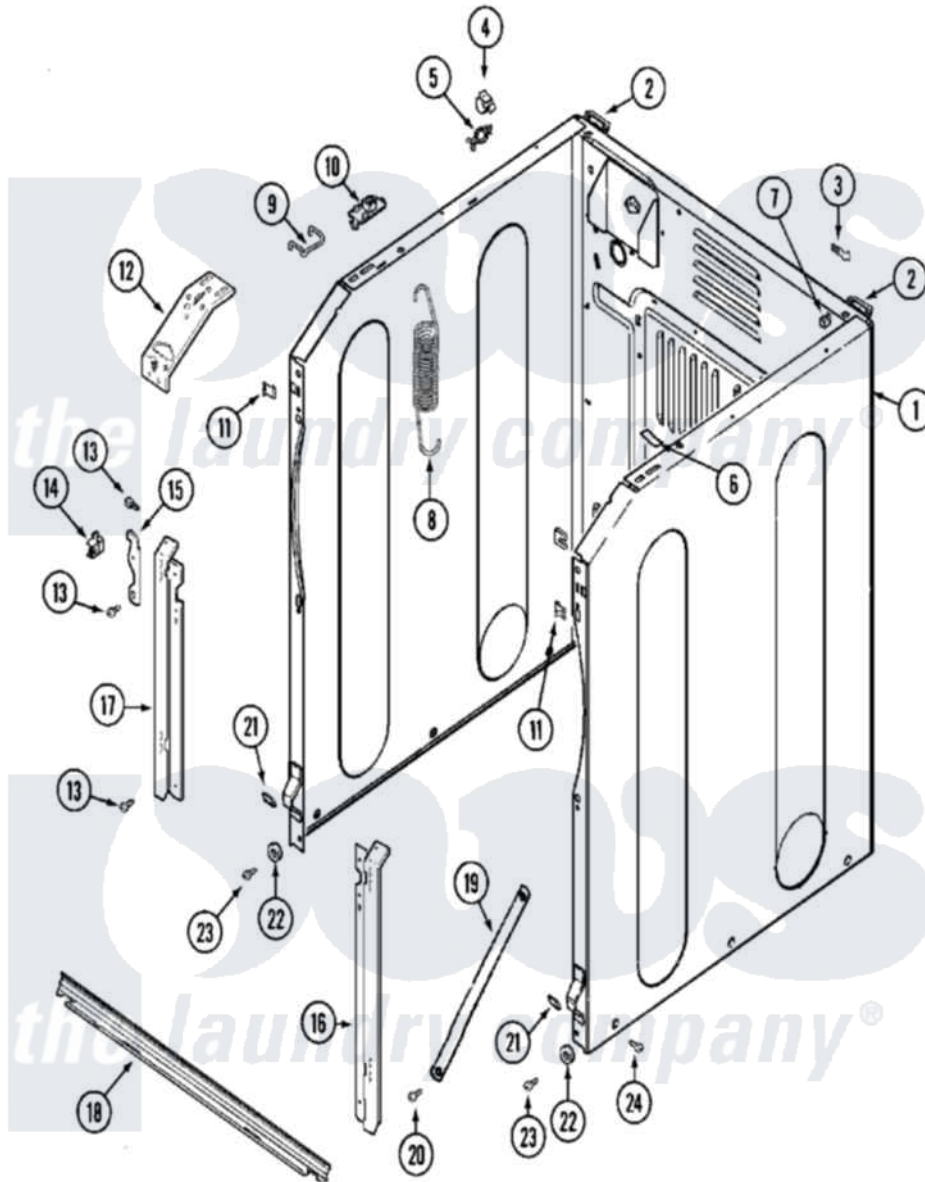

Maytag MAH14PDCBQ 04 - CABINET-FRONT

Maytag Residential Maytag MAH14PDCBQ Washer Parts Parts Diagram 04 - CABINET-FRONT
 Click on the part number to view part

Item	Original Part Number	Replaced By	Status	Part Description
001	NLA		Not Available	CABINET ASSEMBLY (WHT)
002	NLA		Not Available	BRACKET, CABINET HINGE
003	22001996	3370225		Screw
"	22002178			Bracket, Air Dome Hose
"	NLA		Not Available	TIE, WIRE
004	Y310376			Clip, Door Switch Harness
005	315471	22003298		Retainer, Wire
006	33001836			Strap, Top Cover Support
007	310933	33002194		Nut, Speed
008	22002100			Spring
009	22002098	22002297		Support, Spring
010	22001997			Spacer, Top Cover
011	22002049			Clip Note: Clip, Front Panel
012	22002090			Brace, Corner
013	22001995			Screw Note: Screw, Tumbler Front And Shroud
014	22002001			Support, Hinge

015	22002247	33002597	Hook, Security
016	22002034	22003224	Bracket, Shroud
017	22002035	22002985	Bracket, Shroud
018	22001993		Bridge, Shroud Support
019	22001995		Screw Note: Screw, Tumbler Front And Shroud
"	22002231	22002767	Brace, Cross
020	22001995		Screw Note: Screw, Tumbler Front And Shroud
021	22002239		Clip, Front Panel
022	22002025		Disc, Front Panel Spacer
023	22001995		Screw Note: Screw, Tumbler Front And Shroud
024	213007		Xfor Cabinet See Cabinet, Back