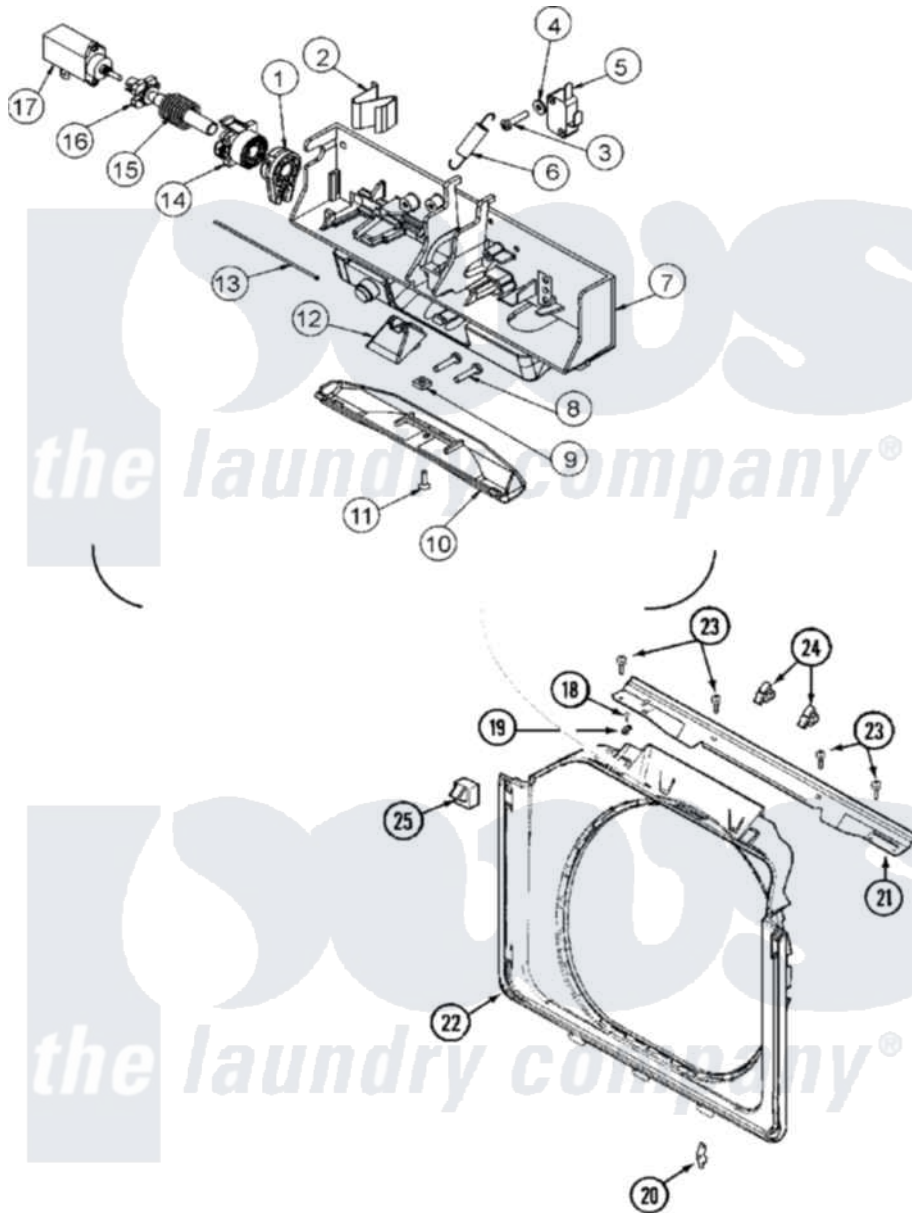

Maytag MAH14PDCBQ 05 - DOOR SHROUD & DOOR LATCH ASSEMBLY

Maytag Residential Maytag MAH14PDCBQ Washer Parts Parts Diagram 05 - DOOR SHROUD & DOOR LATCH ASSEMBLY

[Click on the part number to view part](#)

Item	Original Part Number	Replaced By	Status	Part Description
001	22003716			Rotating Gear, Latch
002	22003717			Spring, Latch
003	22001352			Screw, Check Switch
004	22002165			Washer, Door Lock Switch
005	22002162			Switch, Door Lock Spin Enable
006	22002158			Spring, Gear Return
007	22003722			Switch Holder Assembly, Latch
008	22003719			Screw, Latch
009	22003720			Nut, Latch
010	22002957			Cover, Latch Assembly
011	22002435	241877		Screw
012	22003055			Ramp, Door Hoop
013	22002164			Cable, Door
014	22003715			Sliding Gear, Latch
015	22003721			Spring, Axle / Latch

016	22003718		Axle, Latch
017	22002119		Motor, Wax
018	22001996	3370225	Screw
019	22002014		Clip, Harness To Support
020	22002095	12001994	Cover
"	22002612	12002113	Hinge Cove
021	22002015		Support, Door Lock
022	22002234		Shroud And Dispenser Hose
023	22001995		Screw Note: Screw, Tumbler Front And Shroud
024	Y310376		Clip, Door Switch Harness
025	22002046		Switch, Secondary Door