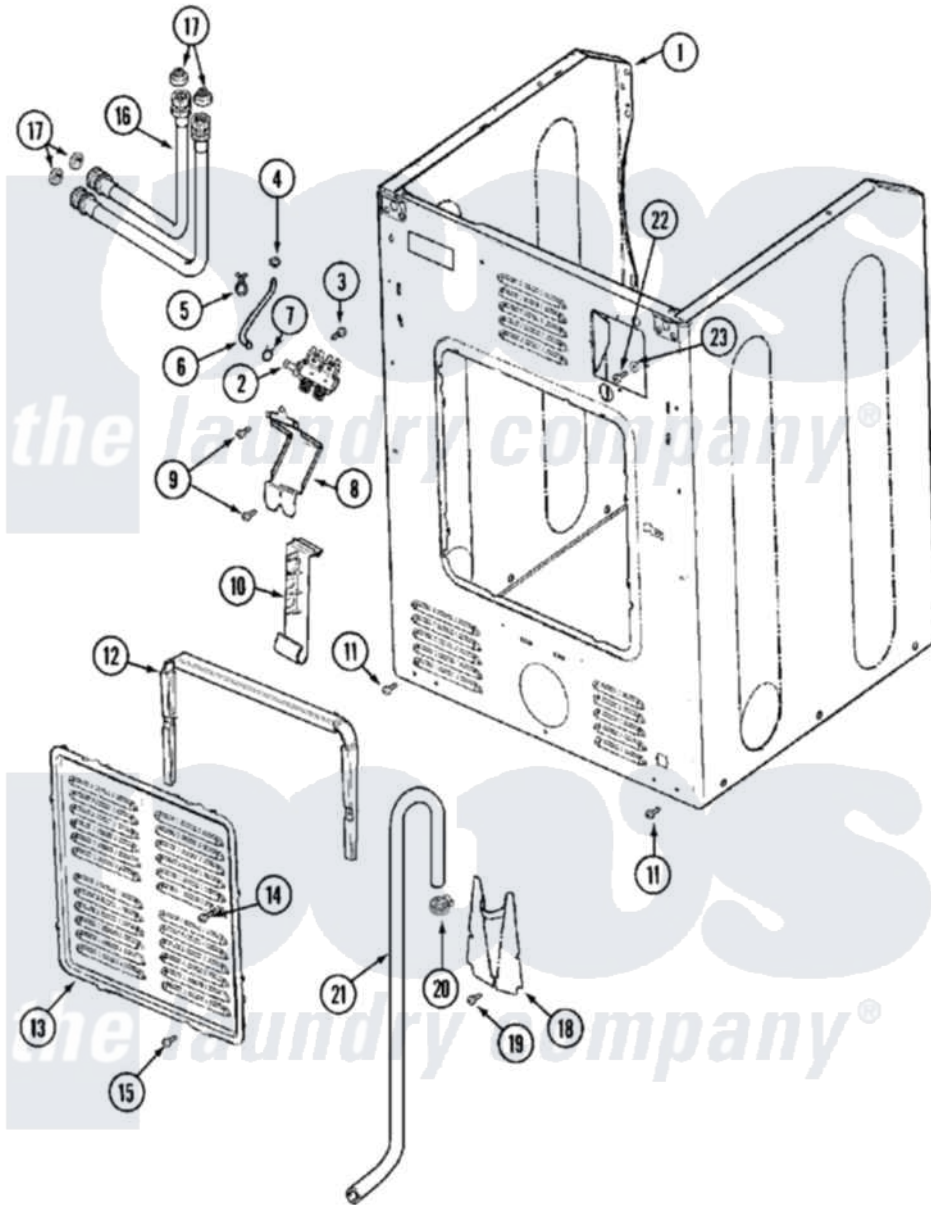

Maytag MAH14PDCBQ 06 - CABINET-REAR

Maytag [Residential Maytag MAH14PDCBQ Washer Parts](#) Parts Diagram 06 - CABINET-REAR
 Click on the part number to view part

Item	Original Part Number	Replaced By	Status	Part Description
001	NLA		Not Available	CABINET ASSY. (WHT)
002	22002101			Valve, Water
003	Y313561			Screw---NA
004	22002054	285655		Clamp, Hose
005	22002027	74007164		Lock- Purs
006	22001987	22002296		Hose, Injector
007	216169	596669		Clamp, Manifold
008	22002089	22002572		Bracket- W
009	22001996	3370225		Screw
010	22002076	33002213		Rack, Hose
011	22001995			Screw Note: Screw, Tumbler Front And Shroud
012	22002022			Spacer, Access Panel
013	22002092			Panel, Access
014	213117	67006908		Screw, Ice Rack
015	22001996	3370225		Screw
016	202860			Inlet Hose Assembly

017	Y013783		Washer, Inlet Hose
018	22002093	22002704	Cover, Drain Hose
"	22002704		Cover, Drain Hose
019	22001995		Screw Note: Screw, Tumbler Front And Shroud
020	22001984	285655	Clamp, Hose
021	12001659	12001807	Drain Hose Kit
"	22002891	12001807	Drain Hose Kit
"	22002892		Retainer, Drain Hose
"	22002893	8539404	Tie-Wire
"	NLA	Not Available	HOSE, DRAIN---N
022	NLA	Not Available	SCREW, GROUND LUG
023	NLA	Not Available	WASHER, GROUND LUG