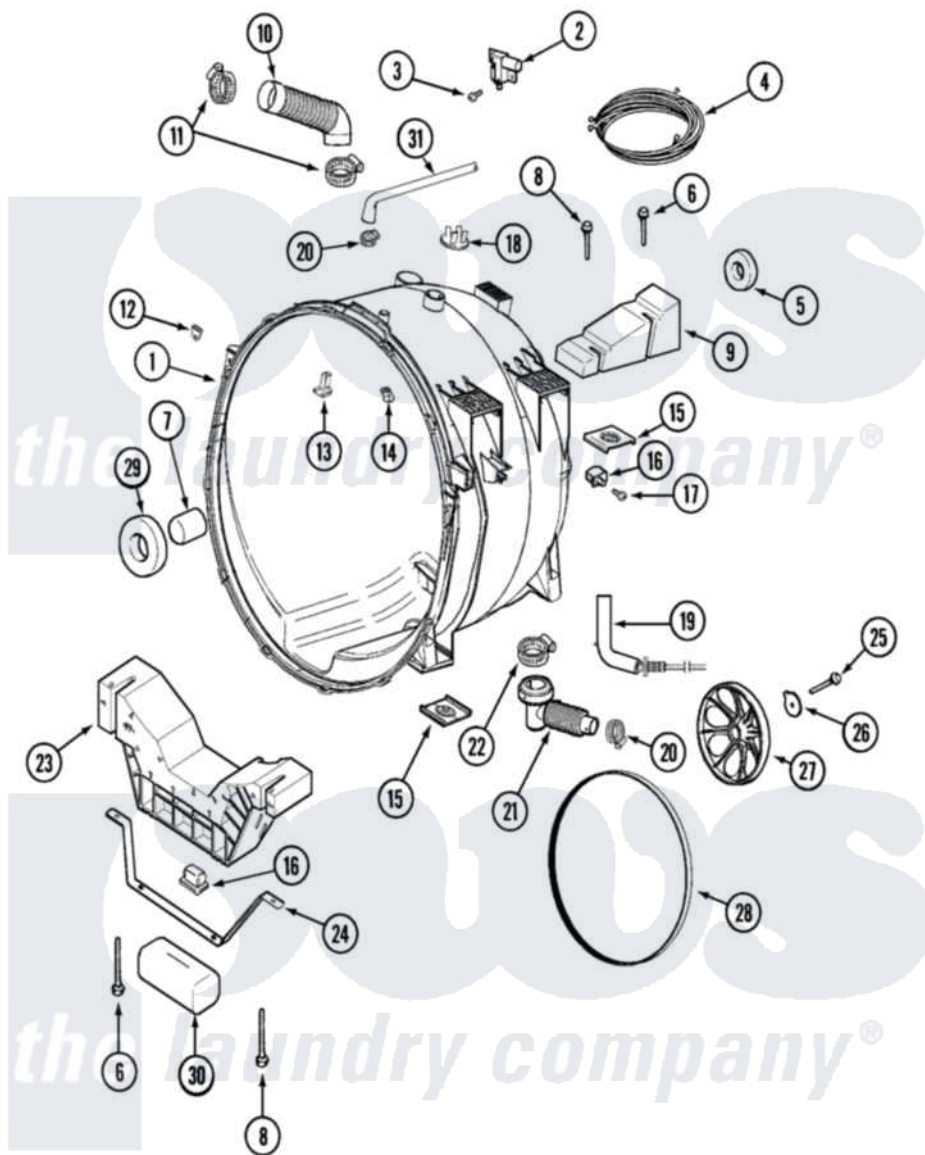

Maytag MAH14PDCBQ 07 - OUTER TUB

Maytag [Residential Maytag MAH14PDCBQ Washer Parts](#) Parts Diagram 07 - OUTER TUB
 Click on the part number to view part

Item	Original Part Number	Replaced By	Status	Part Description
001	22002154	22004465		Outer Tub Assembly, As Pack
002	22002045	22003302		Switch, Internal Unbalance
003	912615	33002917		Screw, No.10-16
004	22002545			Wire Harness, Displacement
005	Y200720	22003441		Bearing, Rear
006	22003615			Bolt, Double Sems 5-3/8
007	22002935			Spacer, Bearing
008	22003616			Bolt, Double Sems 3-3/8
009	22002102			Weight, Counter Balance
010	22002083			Hose, Injector
011	22002052	616099		Clamp
012	22002103			Clip, U
013	22002004	22004310		Water Deflector
014	22002006			Clip, Unbalance Switch Harness
"	22002061	910187		Screw
015	22002065			Nut, Counter Balance

016	22002044		Switch, Tub Displacement
017	22002061	910187	Screw
018	202515	596669	Clamp, Manifold
019	22002010		Hose, Pressure Switch
020	22001984	285655	Clamp, Hose
021	22002081	22003262	Hose, Tub To Pump Outlet
022	22002053	696392	Hose Clamp
023	22002302	Not Available	WEIGHT ASSEMBLY (FRT)
024	22002008		Strap
025	22002057	22003937	Screw, Retaining Bolt
026	22002055	22003936	Washer
027	22001998	22002315	Pulley, Spinner
028	12001435	12001788	Kit, Belt And Isolator-W
029	22002934		Bearing, Front
030	22002011	Not Available	CUSHION