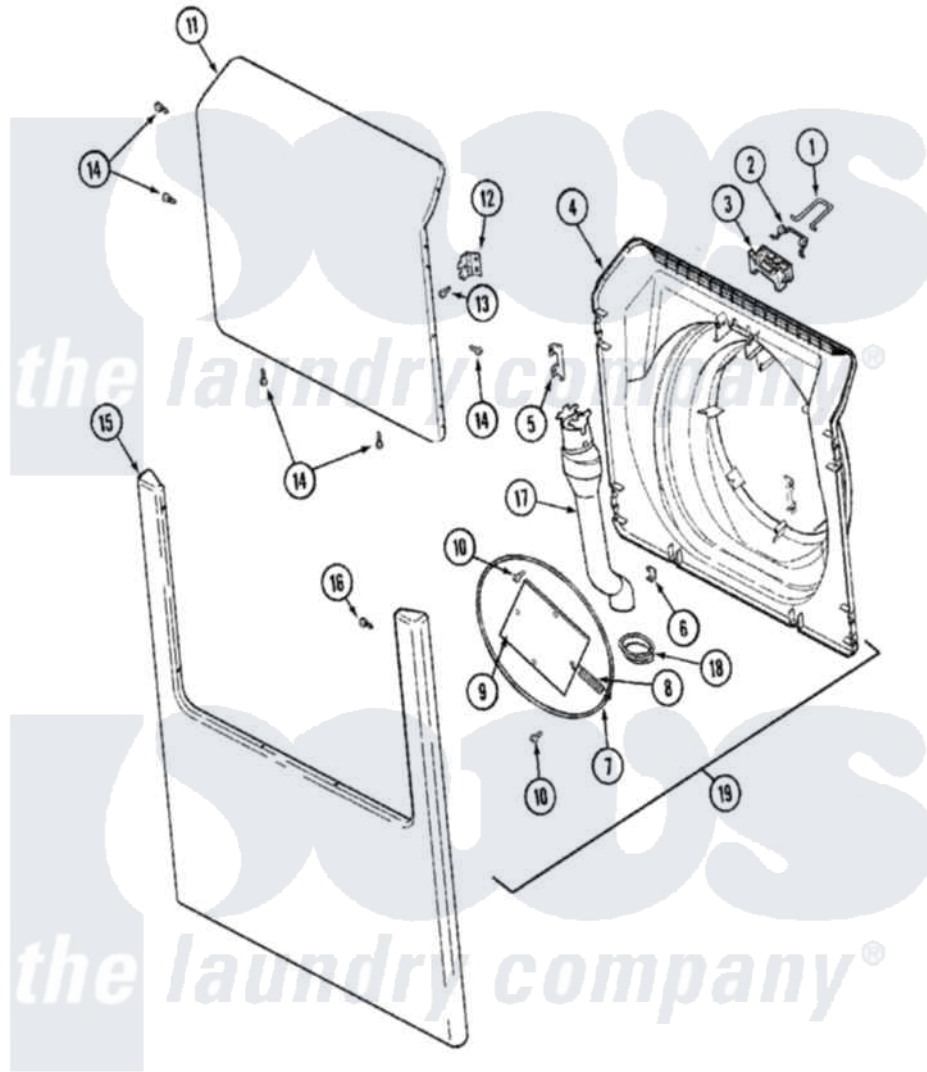

Maytag MAH14PDCBQ 09 - DOOR & FRONT PANEL

Maytag Residential Maytag MAH14PDCBQ Washer Parts Parts Diagram 09 - DOOR & FRONT PANEL
 Click on the part number to view part

Item	Original Part Number	Replaced By	Status	Part Description
001	22002002	22003222		Hoop, Lock
002	22002003			Spring, Latch
003	22002168			Support, Lock Hoop
004	22002539	22003083		Liner, Door Assembly W/Vent
"	22003076	22003083		Liner, Door Assembly W/Vent
"	22003078			Door, Inner
005	22002038			Clip, Door
006	22002039			Clip, Door
007	22002104			Frame, Wire
008	22002356			Spring, Plate
009	22002094			Frame, Wire
010	22002007			Screw, Wire Frame
011	22001979			Door, Outer
"	22002333			Label, Open Door
"	22002660		Not Available	DOOR, OUTER (BSQ-W/DAMPER)
012	22002000	22002798		Hinge, Door

"	22002703	22002798	Hinge, Door
013	22002062	98006631	Screw
014	22002063		Screw No.8-18AB Wafer Head
015	22002049		Clip Note: Clip, Front Panel
"	22002241	22002836	Panel, Front
"	22002663	Not Available	PANEL, FRONT (BISQ)
016	22002243		Screw, Front Panel And Hinge
"	22002244		Clip, Grounding
017	22002990	22003850	Vent Tube Assembly
018	22003075		Grommet, Vent Tube
019	22003083		Liner, Door Assembly W/Vent
"	22003085		Liner, Door Assembly W/Vent