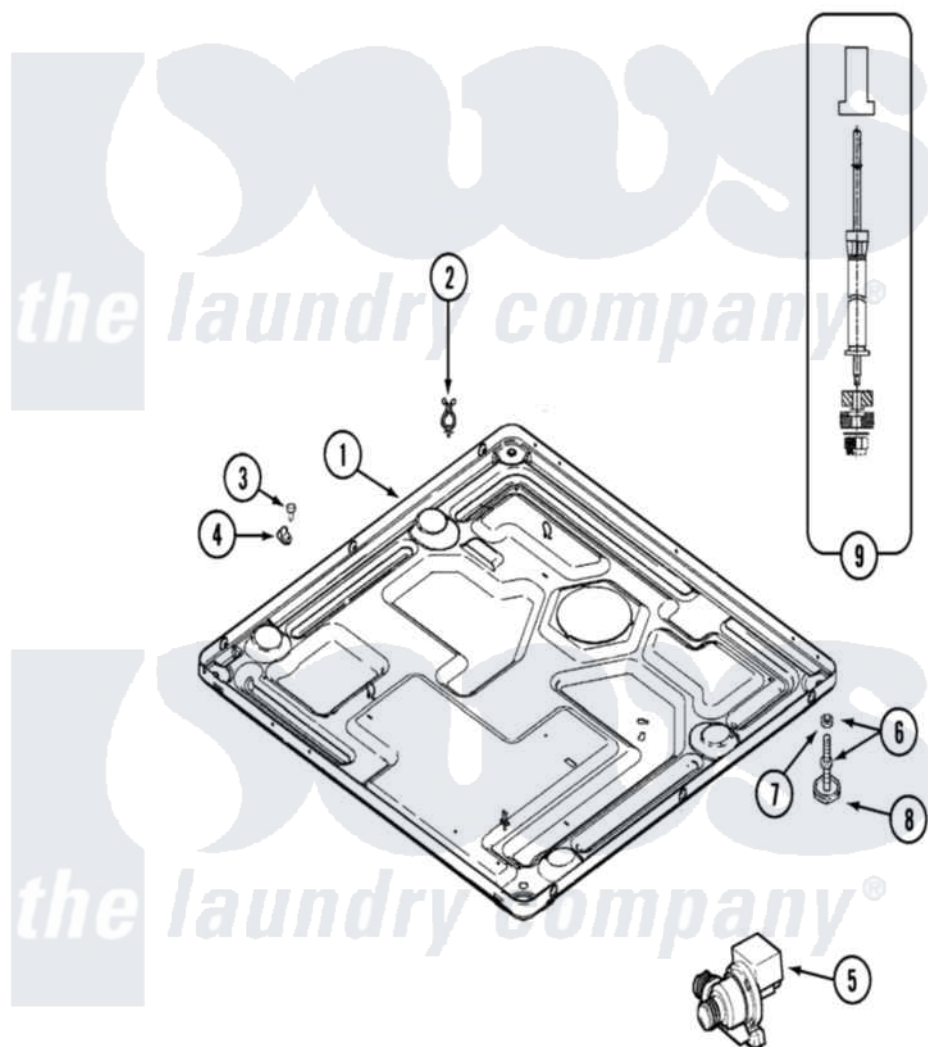

Maytag MAH14PDCBQ 10 - BASE

Maytag [Residential Maytag MAH14PDCBQ Washer Parts](#) Parts Diagram 10 - BASE
 Click on the part number to view part

Item	Original Part Number	Replaced By	Status	Part Description
001	22002240	22003435		Base, Assembly
002	315471	22003298		Retainer, Wire
003	212276	W10116760		Screw
004	22002014			Clip, Harness To Support
005	22001982	22003059		Pump, Drain
"	22002939	22003059		Pump, Drain
006	22001915	22003544		Adjustable Leg W/Foot And Nut
007	Y052740	62739		Nut, Lock
008	210684			Foot, Adjustable Leg
009	22001988			Strut Assembly-Rear