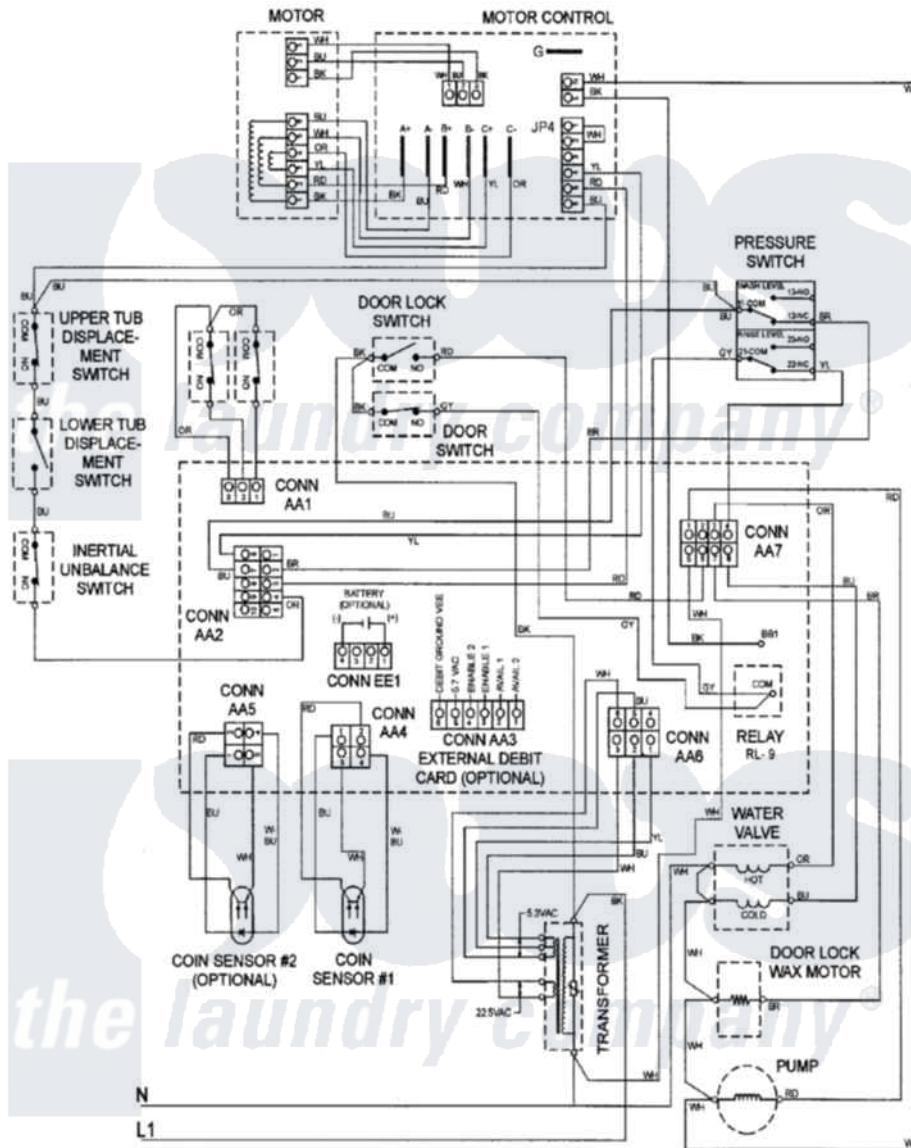

# Maytag MAH14PDCBQ 12 - WIRING INFORMATION

Maytag Residential Maytag MAH14PDCBQ Washer Parts Parts Diagram 12 - WIRING INFORMATION  
 Click on the part number to view part

| Item | Original Part Number | Replaced By | Status        | Part Description   |
|------|----------------------|-------------|---------------|--------------------|
| 001  | NLA                  |             | Not Available | WIRING INFORMATION |