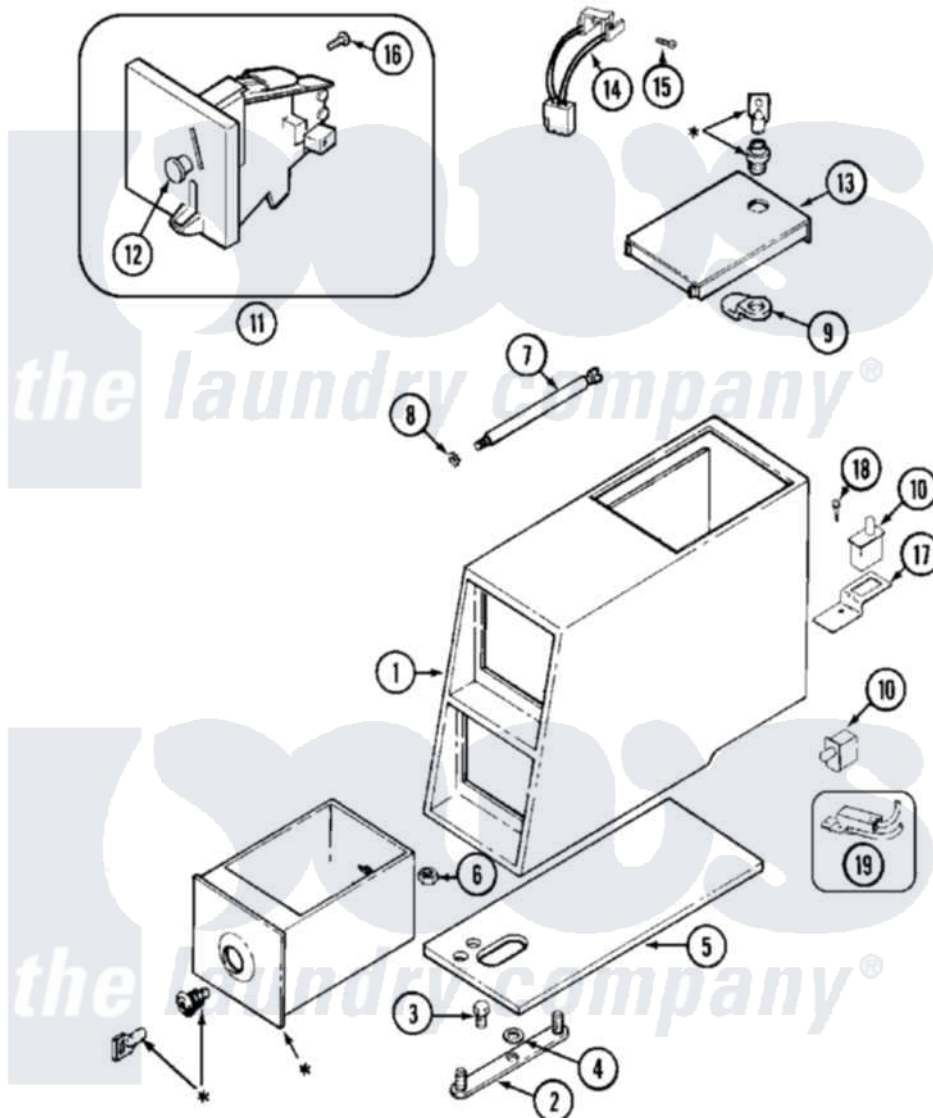

Maytag MAH14PDCBW 02 - CONTROL CENTER (PD)

* CONTACT YOUR COMMERCIAL LAUNDRY DISTRIBUTOR

Maytag [Residential Maytag MAH14PDCBW Washer Parts](#) Parts Diagram 02 - CONTROL CENTER (PD)
 Click on the part number to view part

Item	Original Part Number	Replaced By	Status	Part Description
001	22002480			Vault, Coin PD Coin Drop Supplied By Dist.
"	33002428	22002480		Vault, Coin PD Coin Drop Supplied By Dist.
002	22001810		Not Available	STRAP, MOUNTING
003	22001996	3370225		Screw
004	910309			Washer, Mounting Strap
005	22002072			Gasket, Control Center
"	22002618			Gasket, Control Center
006	Y052740	62739		Nut, Lock
007	213035			Bolt, Locking
008	910181			Lockwasher, Terminal Block
009	NLA		Not Available	CAM, LOCKING
010	33001250			Switch, Vault And Service Door
"	912012	3400409		Screw
011	22001875			Coin Drop Assembly-Dual

"	22002144		Single Faceplate
"	22002535	W10133245	Dual Coin Drop Assembly
"	22003815		Dual Faceplate
012	216200		Face Plate Return Button
013	22001910	22003679	Timer Access Door Assembly
"	22002886	22003692	Timer Access Door Assembly
014	22001965		Optic Switch Assembly
015	314665		Screw, Switch Assembly
016	216068		Screw, Coin Drop
017	22001404		Bracket, Service Switch
018	22001069		Screw, Vault To Control Cover
019	22001966		Harness, Sensor Switch