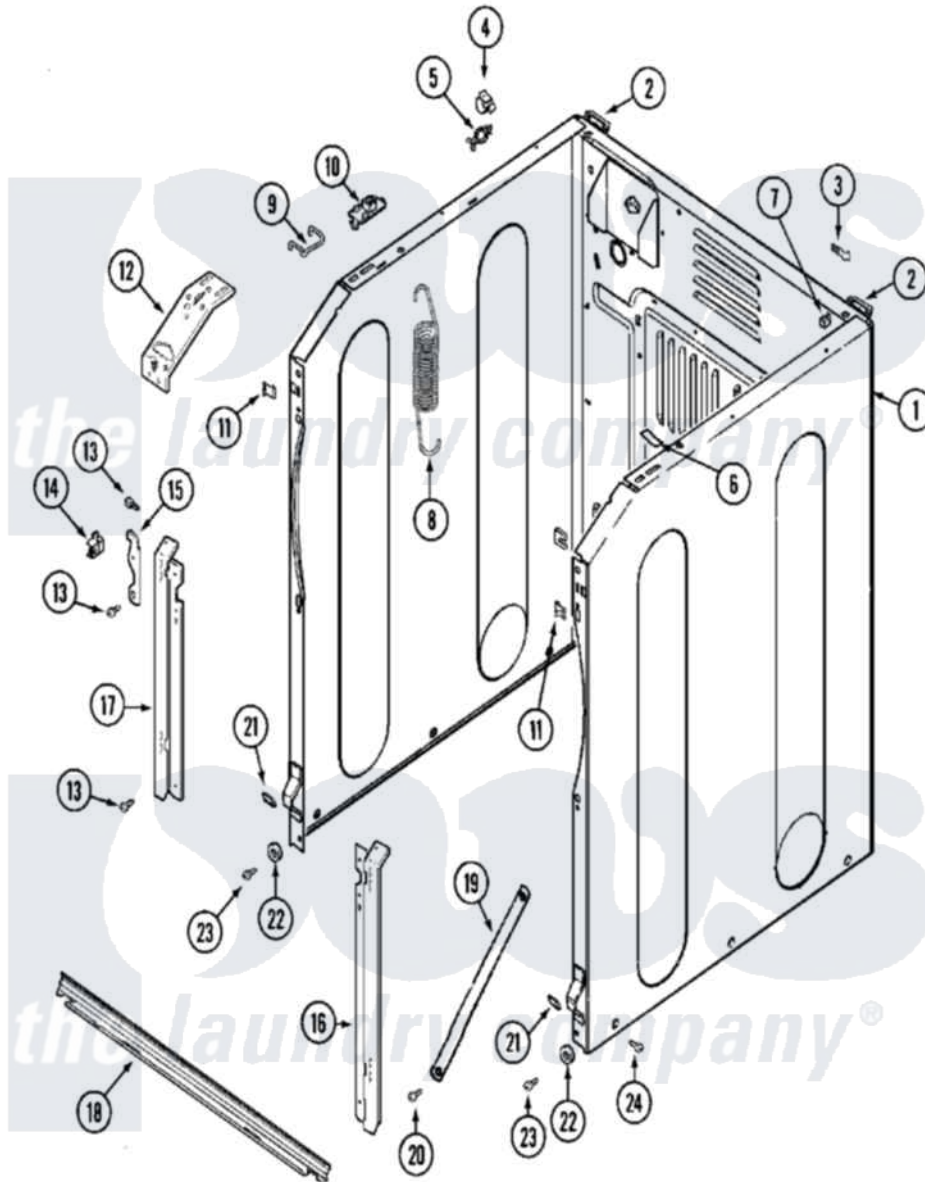

Maytag MAH14PDCBW 04 - CABINET-FRONT

Maytag Residential Maytag MAH14PDCBW Washer Parts Parts Diagram 04 - CABINET-FRONT
 Click on the part number to view part

Item	Original Part Number	Replaced By	Status	Part Description
001	NLA		Not Available	CABINET ASSEMBLY (WHT)
002	NLA		Not Available	BRACKET, CABINET HINGE
003	22001996	3370225		Screw
"	22002178			Bracket, Air Dome Hose
"	NLA		Not Available	TIE, WIRE
004	Y310376			Clip, Door Switch Harness
005	315471	22003298		Retainer, Wire
006	33001836			Strap, Top Cover Support
007	310933	33002194		Nut, Speed
008	22002100			Spring
009	22002098	22002297		Support, Spring
010	22001997			Spacer, Top Cover
011	22002049			Clip Note: Clip, Front Panel
012	22002090			Brace, Corner
013	22001995			Screw Note: Screw, Tumbler Front And Shroud
014	22002001			Support, Hinge

015	22002247	33002597	Hook, Security
016	22002034	22003224	Bracket, Shroud
017	22002035	22002985	Bracket, Shroud
018	22001993		Bridge, Shroud Support
019	22001995		Screw Note: Screw, Tumbler Front And Shroud
"	22002231	22002767	Brace, Cross
020	22001995		Screw Note: Screw, Tumbler Front And Shroud
021	22002239		Clip, Front Panel
022	22002025		Disc, Front Panel Spacer
023	22001995		Screw Note: Screw, Tumbler Front And Shroud
024	213007		Xfor Cabinet See Cabinet, Back