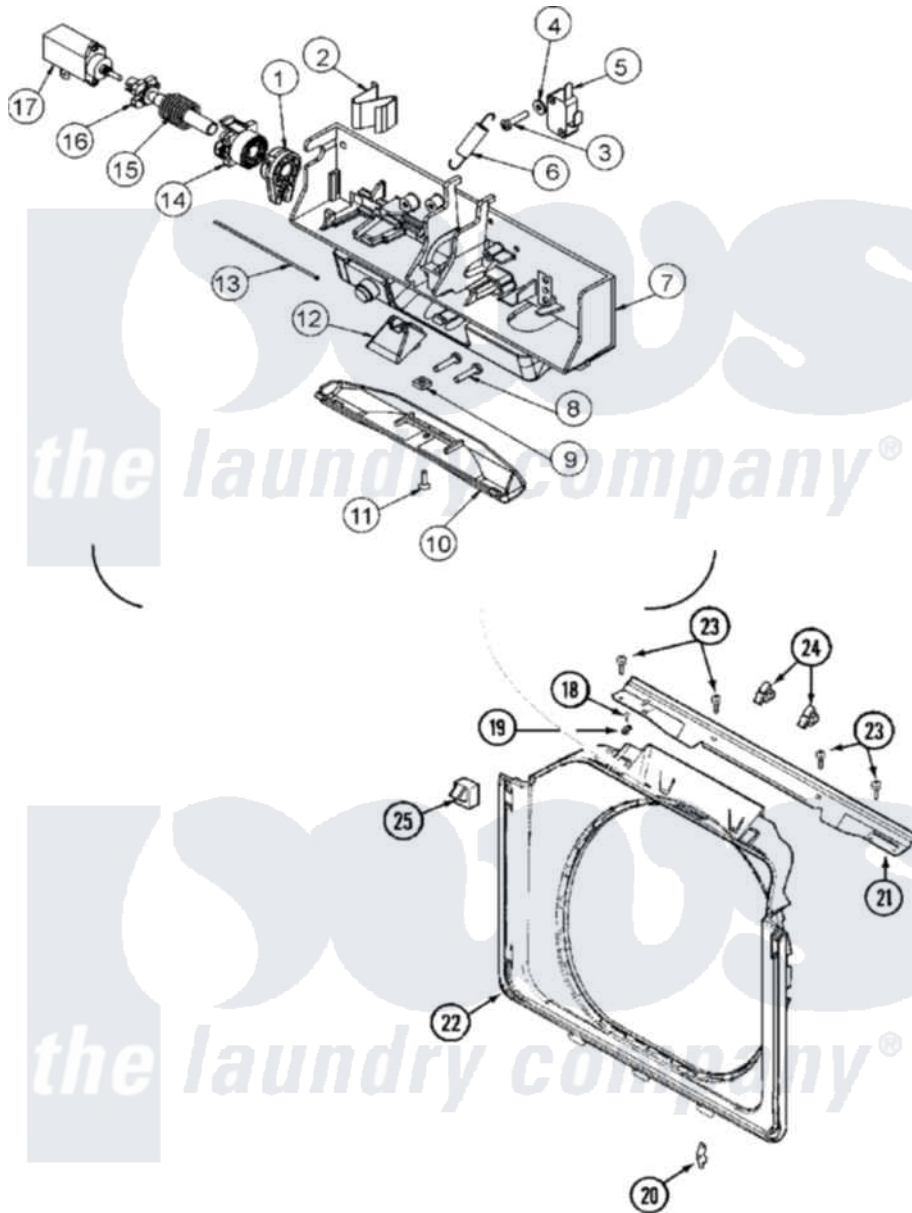

Maytag MAH14PDCBW 05 - DOOR SHROUD & DOOR LATCH ASSEMBLY

Maytag [Residential Maytag MAH14PDCBW Washer Parts](#) Parts Diagram 05 - DOOR SHROUD & DOOR LATCH ASSEMBLY

[Click on the part number to view part](#)

| Item | Original Part Number | Replaced By | Status | Part Description |
|------|--------------------------|------------------------|--------|-------------------------------|
| 001 | 22003716 | | | Rotating Gear, Latch |
| 002 | 22003717 | | | Spring, Latch |
| 003 | 22001352 | | | Screw, Check Switch |
| 004 | 22002165 | | | Washer, Door Lock Switch |
| 005 | 22002162 | | | Switch, Door Lock Spin Enable |
| 006 | 22002158 | | | Spring, Gear Return |
| 007 | 22003722 | | | Switch Holder Assembly, Latch |
| 008 | 22003719 | | | Screw, Latch |
| 009 | 22003720 | | | Nut, Latch |
| 010 | 22002957 | | | Cover, Latch Assembly |
| 011 | 22002435 | 241877 | | Screw |
| 012 | 22003055 | | | Ramp, Door Hoop |
| 013 | 22002164 | | | Cable, Door |
| 014 | 22003715 | | | Sliding Gear, Latch |
| 015 | 22003721 | | | Spring, Axle / Latch |

| | | | |
|-----|--------------------------|--------------------------|--|
| 016 | 22003718 | | Axle, Latch |
| 017 | 22002119 | | Motor, Wax |
| 018 | 22001996 | 3370225 | Screw |
| 019 | 22002014 | | Clip, Harness To Support |
| 020 | 22002095 | 12001994 | Cover |
| " | 22002612 | 12002113 | Hinge Cove |
| 021 | 22002015 | | Support, Door Lock |
| 022 | 22002234 | | Shroud And Dispenser Hose |
| 023 | 22001995 | | Screw Note: Screw, Tumbler Front And Shroud |
| 024 | Y310376 | | Clip, Door Switch Harness |
| 025 | 22002046 | | Switch, Secondary Door |