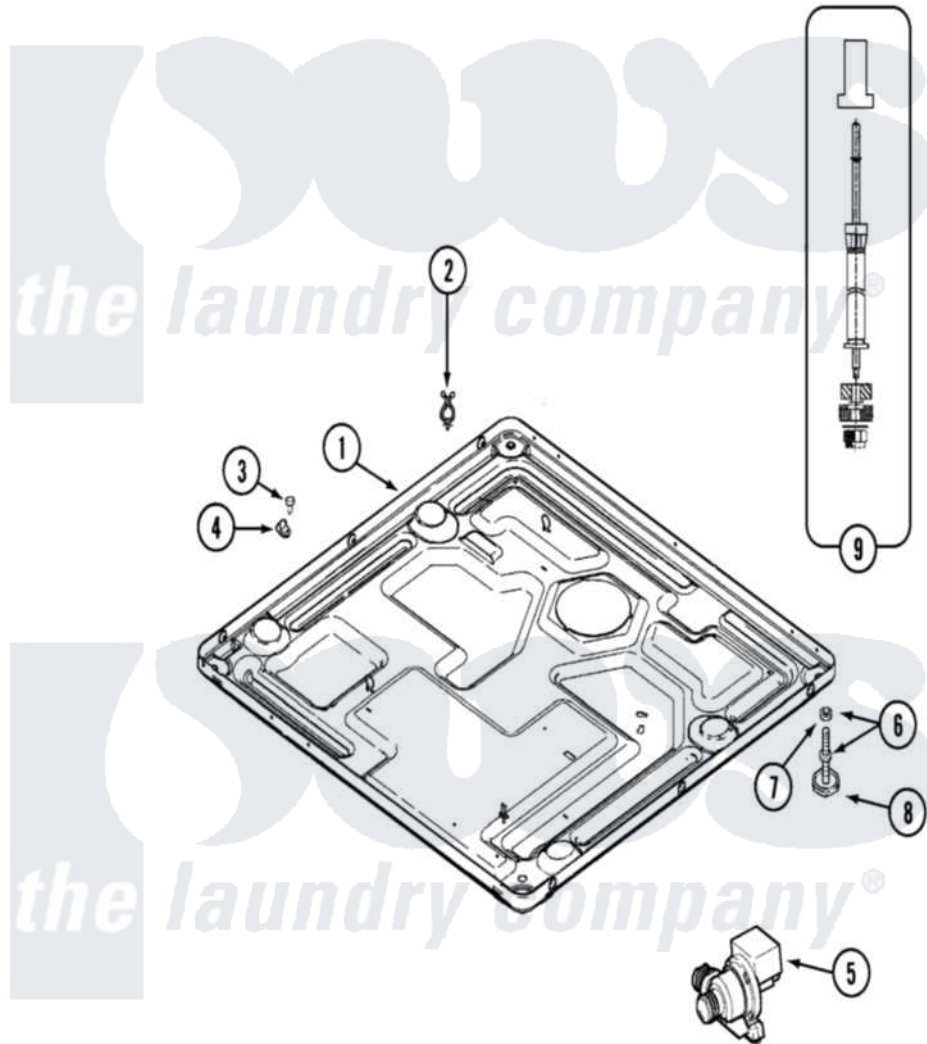

Maytag MAH14PDCBW 10 - BASE

Maytag [Residential Maytag MAH14PDCBW Washer Parts](#) Parts Diagram 10 - BASE
 Click on the part number to view part

Item	Original Part Number	Replaced By	Status	Part Description
001	22002240	22003435		Base, Assembly
002	315471	22003298		Retainer, Wire
003	212276	W10116760		Screw
004	22002014			Clip, Harness To Support
005	22001982	22003059		Pump, Drain
"	22002939	22003059		Pump, Drain
006	22001915	22003544		Adjustable Leg W/Foot And Nut
007	Y052740	62739		Nut, Lock
008	210684			Foot, Adjustable Leg
009	22001988			Strut Assembly-Rear