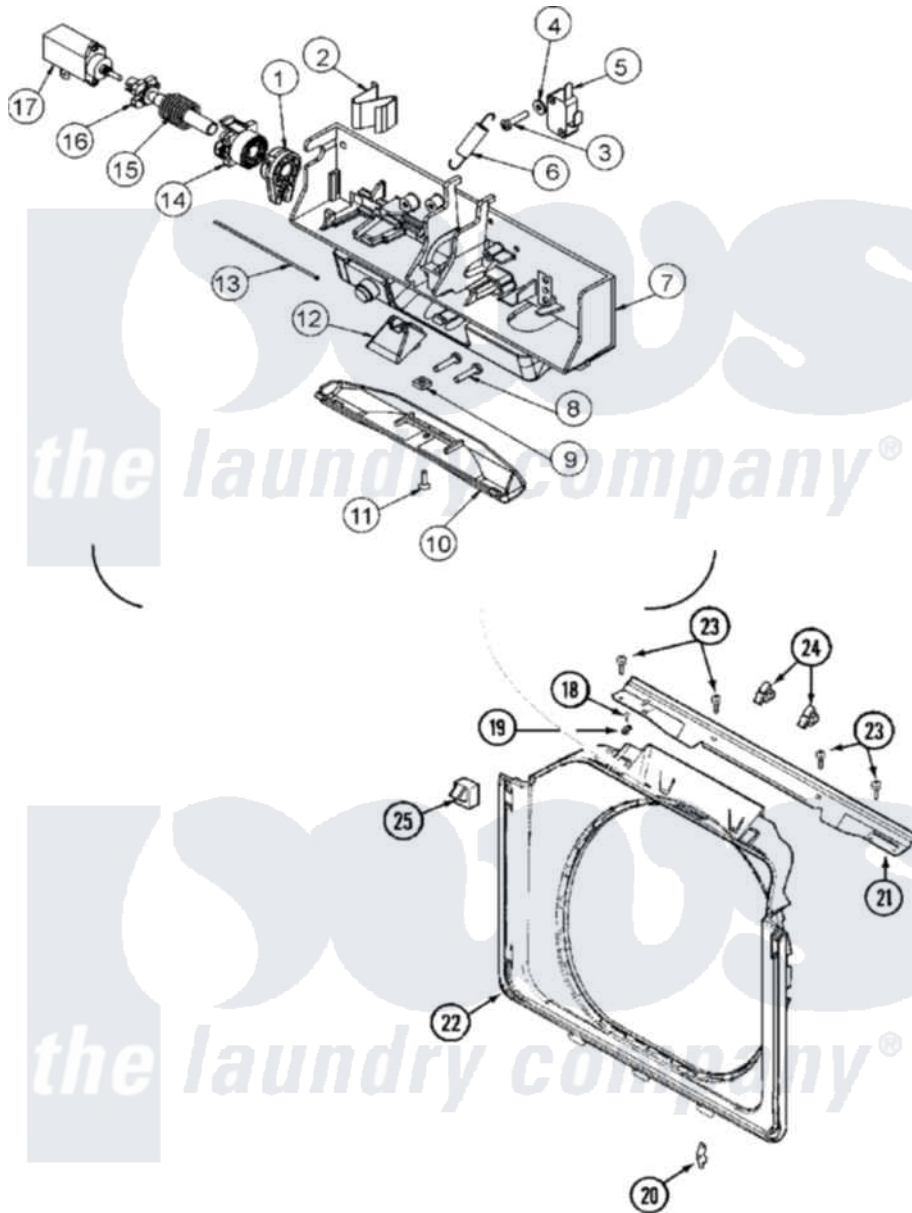

Maytag MAH14PDDWW 04 - DOOR SHROUD & DOOR LATCH ASSEMBLY

Maytag Residential Maytag MAH14PDDWW Washer Parts Parts Diagram 04 - DOOR SHROUD & DOOR LATCH ASSEMBLY

[Click on the part number to view part](#)

Item	Original Part Number	Replaced By	Status	Part Description
001	22003716			Rotating Gear, Latch
002	22003717			Spring, Latch
003	22001352			Screw, Check Switch
004	22002165			Washer, Door Lock Switch
005	22002162			Switch, Door Lock Spin Enable
006	22002158			Spring, Gear Return
007	22003722			Switch Holder Assembly, Latch
008	22003719			Screw, Latch
009	22003720			Nut, Latch
010	22002957			Cover, Latch Assembly
011	22002435	241877		Screw
012	22003055			Ramp, Door Hoop
013	22002164			Cable, Door
014	22003715			Sliding Gear, Latch
015	22003721			Spring, Axle / Latch

016	22003718		Axle, Latch
018	22001996	3370225	Screw
019	22002014		Clip, Harness To Support
020	22002095	12001994	Cover
021	22002015		Support, Door Lock
022	22002234		Shroud And Dispenser Hose
023	22001995		Screw Note: Screw, Tumbler Front And Shroud
024	Y310376		Clip, Door Switch Harness
025	22002046		Switch, Secondary Door