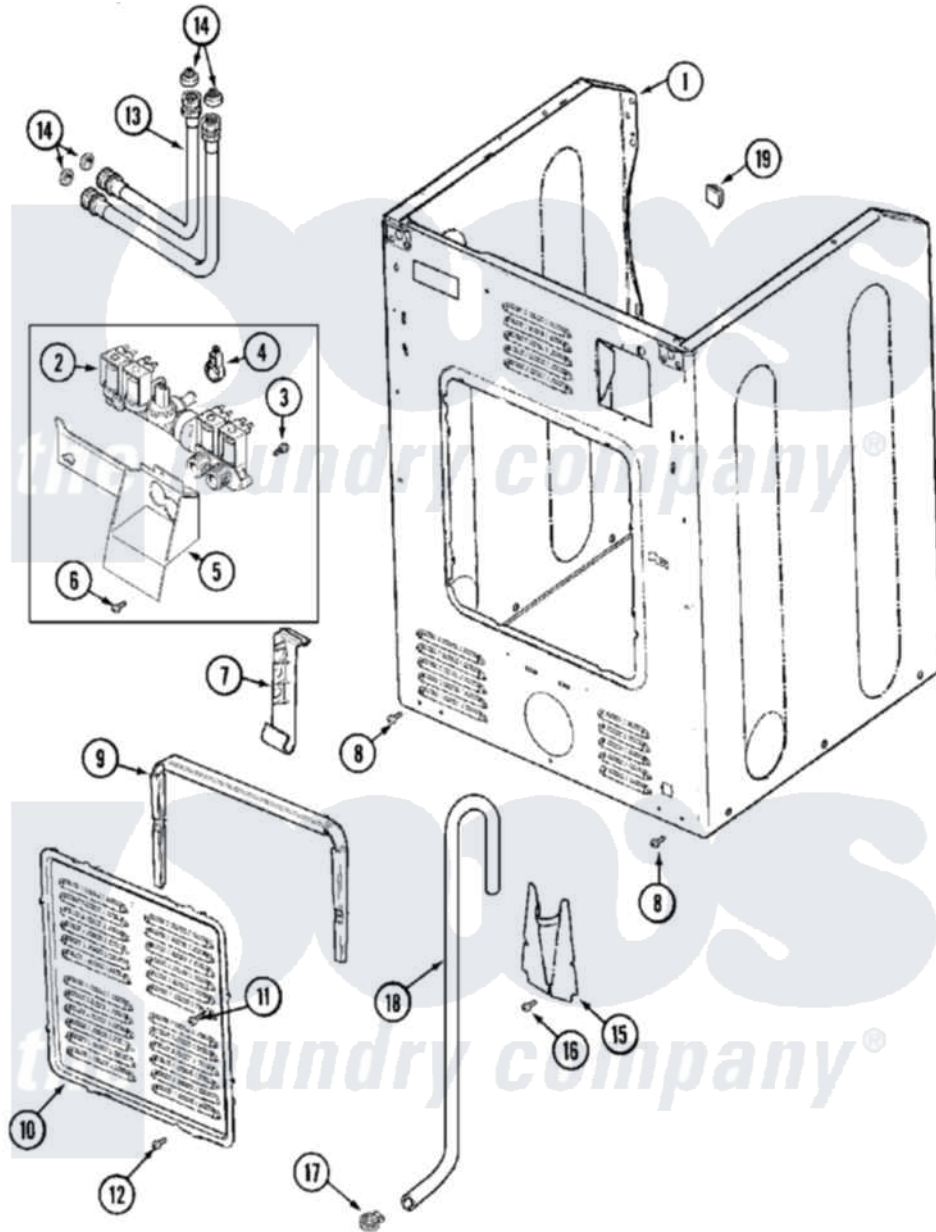

Maytag MAH14PDDWW 06 - CABINET-REAR

Maytag Residential Maytag MAH14PDDWW Washer Parts Parts Diagram 06 - CABINET-REAR
 Click on the part number to view part

Item	Original Part Number	Replaced By	Status	Part Description
001	22002245	22003639		Cabinet Assembly
"	NLA		Not Available	CABINET (WHT)
002	33002211			Valve, Water
003	22002436			Screw, Water Valve Bracket
004	205161	489503		Clamp
005	33002212			Bracket, Water Valve
006	22001996	3370225		Screw
007	22002076	33002213		Rack, Hose
008	22001995			Screw Note: Screw, Tumbler Front And Shroud
009	22002022			Spacer, Access Panel
010	22002092			Panel, Access
011	22002295	67006908		Screw, Ice Rack
012	22001996	3370225		Screw
013	33002214	202860		Inlet Hose Assembly
014	Y013783			Washer, Inlet Hose
015	22002093	22002704		Cover, Drain Hose

016	22001995		Screw Note: Screw, Tumbler Front And Shroud
017	22001984	285655	Clamp, Hose
018	NLA	Not Available	HOSE, DRAIN---N
019	NLA	Not Available	PLUG, HOLE