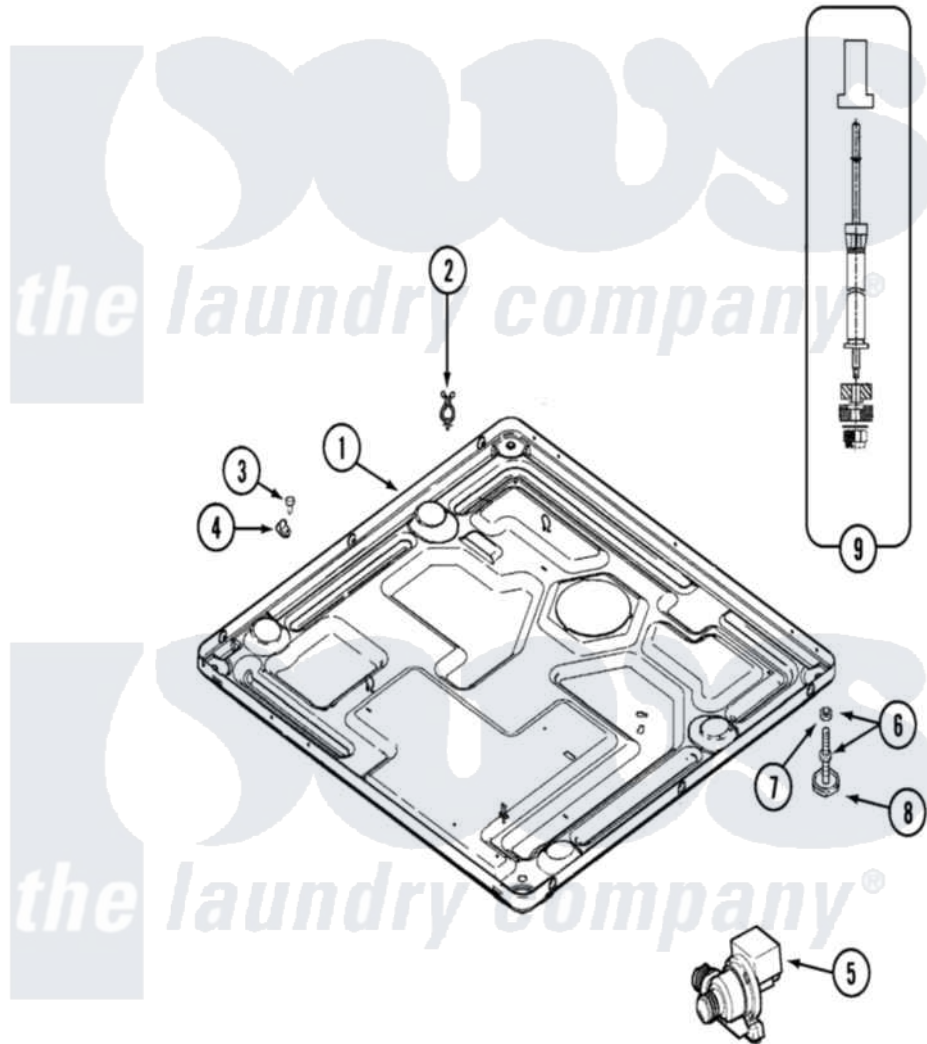

Maytag MAH14PDDWW 08 - BASE

Maytag [Residential Maytag MAH14PDDWW Washer Parts](#) Parts Diagram 08 - BASE
 Click on the part number to view part

Item	Original Part Number	Replaced By	Status	Part Description
001	22002240	22003435		Base, Assembly
002	315471	22003298		Retainer, Wire
003	212276	W10116760		Screw
004	22002014			Clip, Harness To Support
005	22001982	22003059		Pump, Drain
"	22002939	22003059		Pump, Drain
006	22001915	22003544		Adjustable Leg W/Foot And Nut
007	Y052740	62739		Nut, Lock
008	210684			Foot, Adjustable Leg
009	22001988			Strut Assembly-Rear