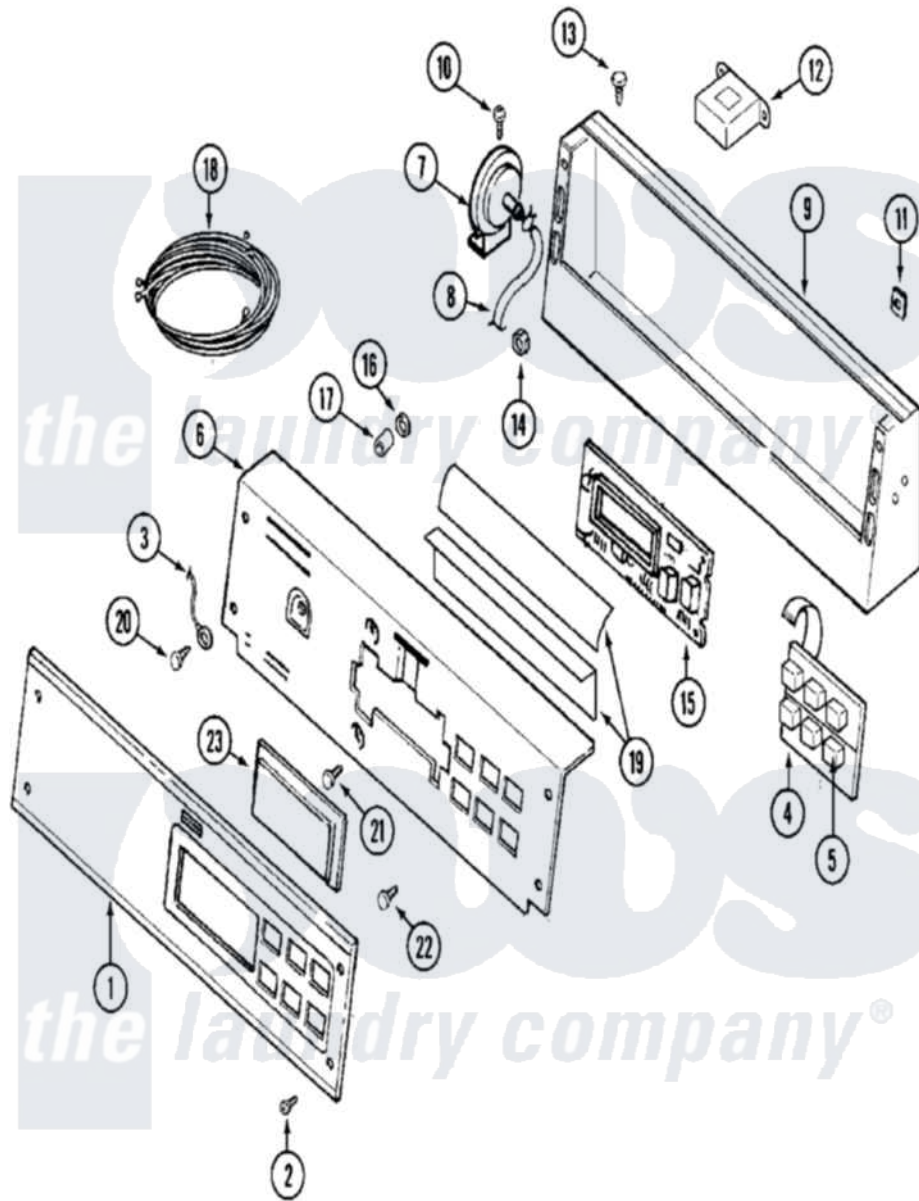

Maytag MAH14PDSAW 01 - CONTROL PANEL

Maytag [Residential Maytag MAH14PDSAW Washer Parts](#) Parts Diagram 01 - CONTROL PANEL
 Click on the part number to view part

Item	Original Part Number	Replaced By	Status	Part Description
001	22002043	22004349		Facia - Pd/Ps
002	215506			Screw, Control Panel Overlay
003	205810			Wire, Ground
004	206808	W10135389		Push Button And Switch Assembly
"	215527	W10140652		Screw, 6-20 X 1/2
005	215517	W10131113		Push Button
006	22002036			Switch Bracket And Back Brkt-White
"	22003094			Switch And Back Brkt Assembly
007	22002048	22002921		Switch- Pr
"	22002994			Switch, Pressure
008	22002010			Hose, Pressure Switch
"	NLA		Not Available	CLIP, PRESSURE SWITCH HOSE
009	22002329			Console
"	22003089			Console

010	22001996	3370225	Screw
011	215003		Fastener, Panel And Bracket
012	22001960		Transformer
013	211251		Screw, Transformer
014	22001419		Nut, Transformer
015	22002513	22003559	Board- Con
016	912077		Locknut, Reader Harness
017	33001204		Stand-Off, Ccontrol Board
018	22002473		Wire Harness, Main
"	22002692		Wire Harness, Main
019	22001511	22002954	Deflector, Water
020	211252		Screw, Ground Wire
021	215526		Screw, Circuit Board
022	215527	W10140652	Screw, 6-20 X 1/2
023	22001962	W10131114	Cover, Display