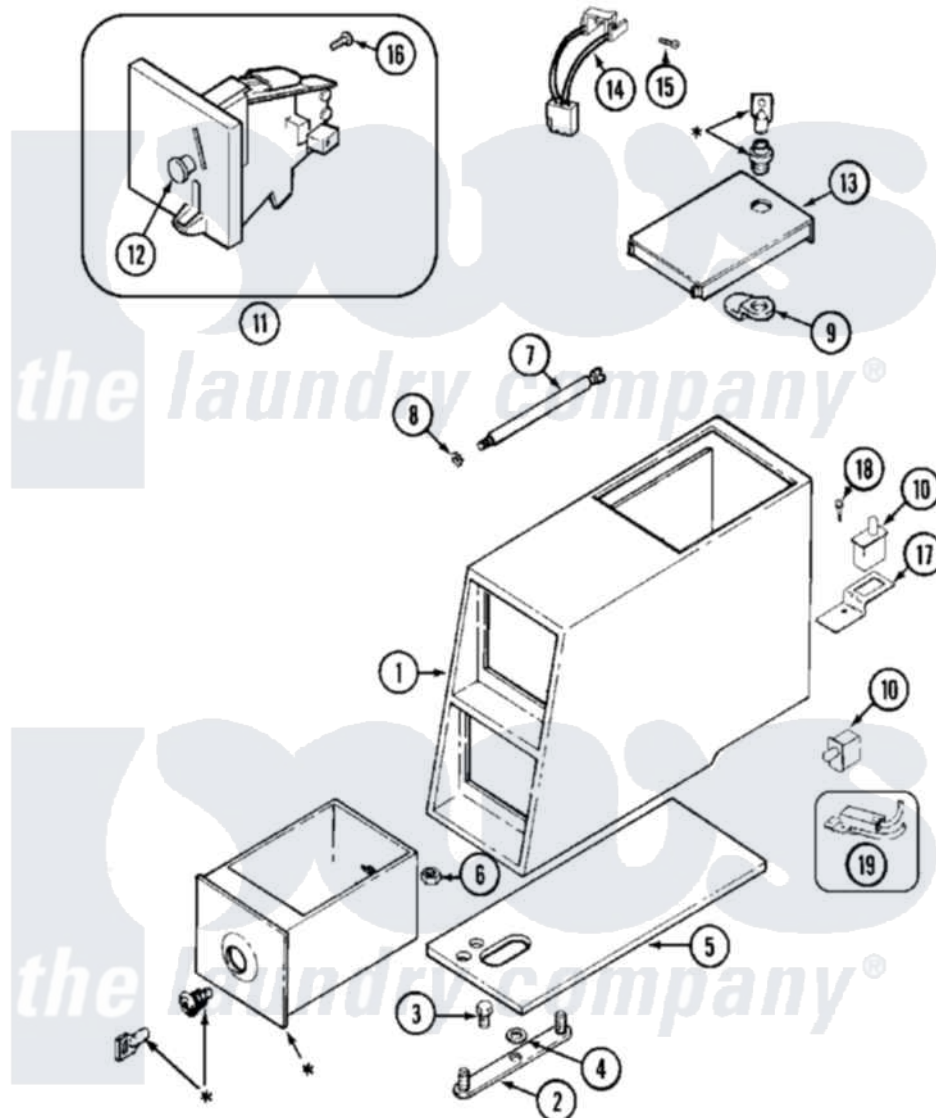

# Maytag MAH14PDSAW 02 - CONTROL CENTER (PD)

\* CONTACT YOUR COMMERCIAL LAUNDRY DISTRIBUTOR

Maytag [Residential Maytag MAH14PDSAW Washer Parts](#) Parts Diagram 02 - CONTROL CENTER (PD)  
 Click on the part number to view part

Item	Original Part Number	Replaced By	Status	Part Description
001	<a href="#">22002480</a>			Vault, Coin PD Coin Drop Supplied By Dist.
002	22001810		Not Available	STRAP, MOUNTING
003	22001996	<a href="#">3370225</a>		Screw
004	<a href="#">910309</a>			Washer, Mounting Strap
005	<a href="#">22002072</a>			Gasket, Control Center
006	Y052740	<a href="#">62739</a>		Nut, Lock
007	<a href="#">213035</a>			Bolt, Locking
008	<a href="#">910181</a>			Lockwasher, Terminal Block
009	NLA		Not Available	CAM, LOCKING
010	<a href="#">22002536</a>			Switch, Sensor
"	912012	<a href="#">3400409</a>		Screw
011	22001873	<a href="#">22004112</a>		Coin Drop Greenwald Us.25
"	<a href="#">22002144</a>			Single Faceplate
012	<a href="#">216200</a>			Face Plate Return Button
013	22001910	<a href="#">22003679</a>		Timer Access Door Assembly
014	<a href="#">22001965</a>			Optic Switch Assembly

015	<a href="#">314665</a>	Screw, Switch Assembly
016	<a href="#">216068</a>	Screw, Coin Drop
017	<a href="#">22001404</a>	Bracket, Service Switch
018	<a href="#">22001069</a>	Screw, Vault To Control Cover
019	<a href="#">22001966</a>	Harness, Sensor Switch