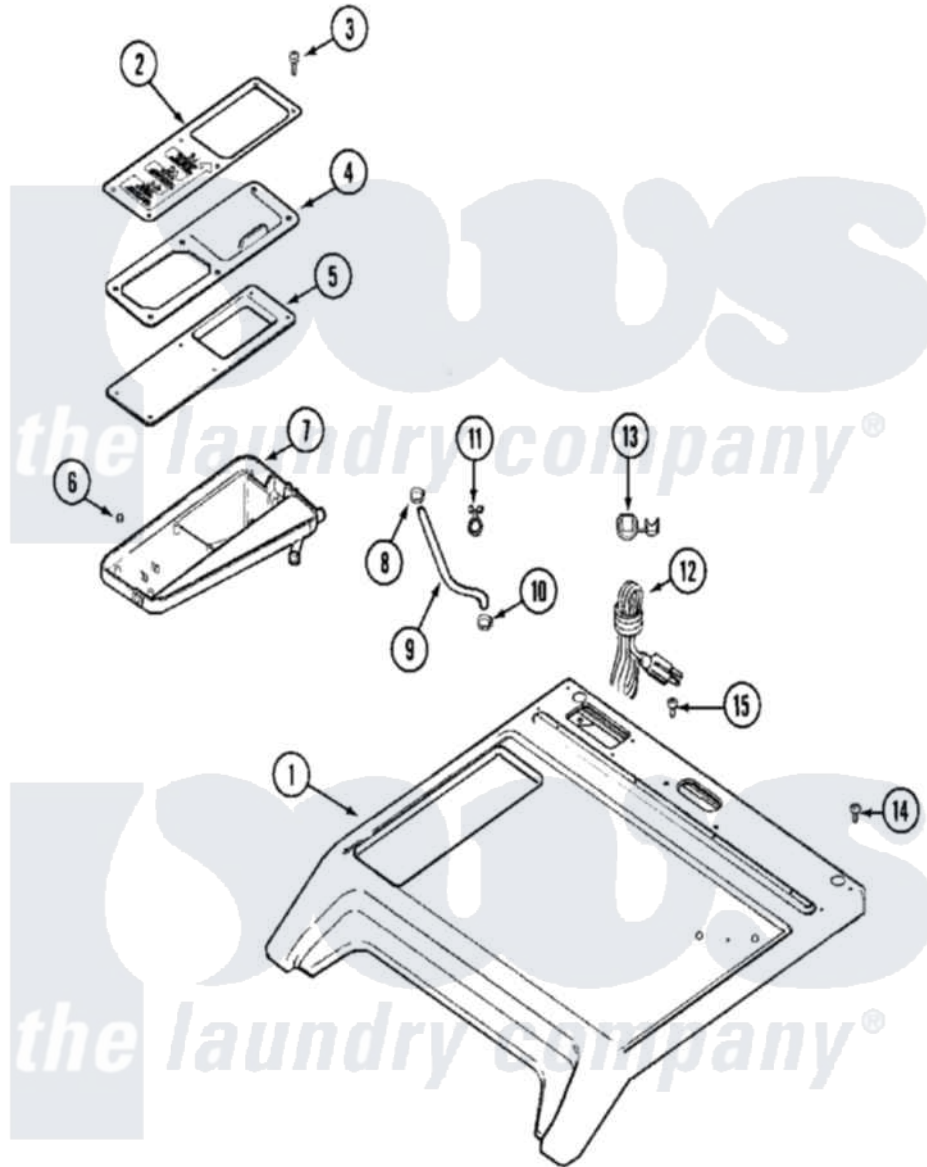

Maytag MAH14PDSAW 03 - TOP

Maytag [Residential Maytag MAH14PDSAW Washer Parts](#) Parts Diagram 03 - TOP
 Click on the part number to view part

Item	Original Part Number	Replaced By	Status	Part Description
001	22003586	22004178		Cover, Top
"	NLA		Not Available	COVER, TOP (WHT)
002	22002032		Not Available	COVER, COMM. DISPENSER (WHT)
003	22002230	400021-1		Screw
004	22002091		Not Available	LID, COMMERCIAL DISPENSER
005	22002074		Not Available	BEZEL, COMMERCIAL
006	22002031			Pinnut, Bezel
007	22002075		Not Available	DISPENSER BOTTOM, COMMERCIAL
008	22002054	285655		Clamp, Hose
009	22002084			Hose, Shower
010	201011	285655		Clamp, Hose
011	212276	W10116760		Screw
"	22002027	74007164		Lock- Purs
012	308966		Not Available	CORD, POWER (EXPORT)

"	33001285	Not Available	CORD, POWER
"	33001689	Not Available	CORD, POWER (AS WRAPPED)
013	216183		Grommet, Cord Export
"	22002532	216183	Grommet, Cord Export
014	912365	3370225	Screw
015	210186	3370225	Screw