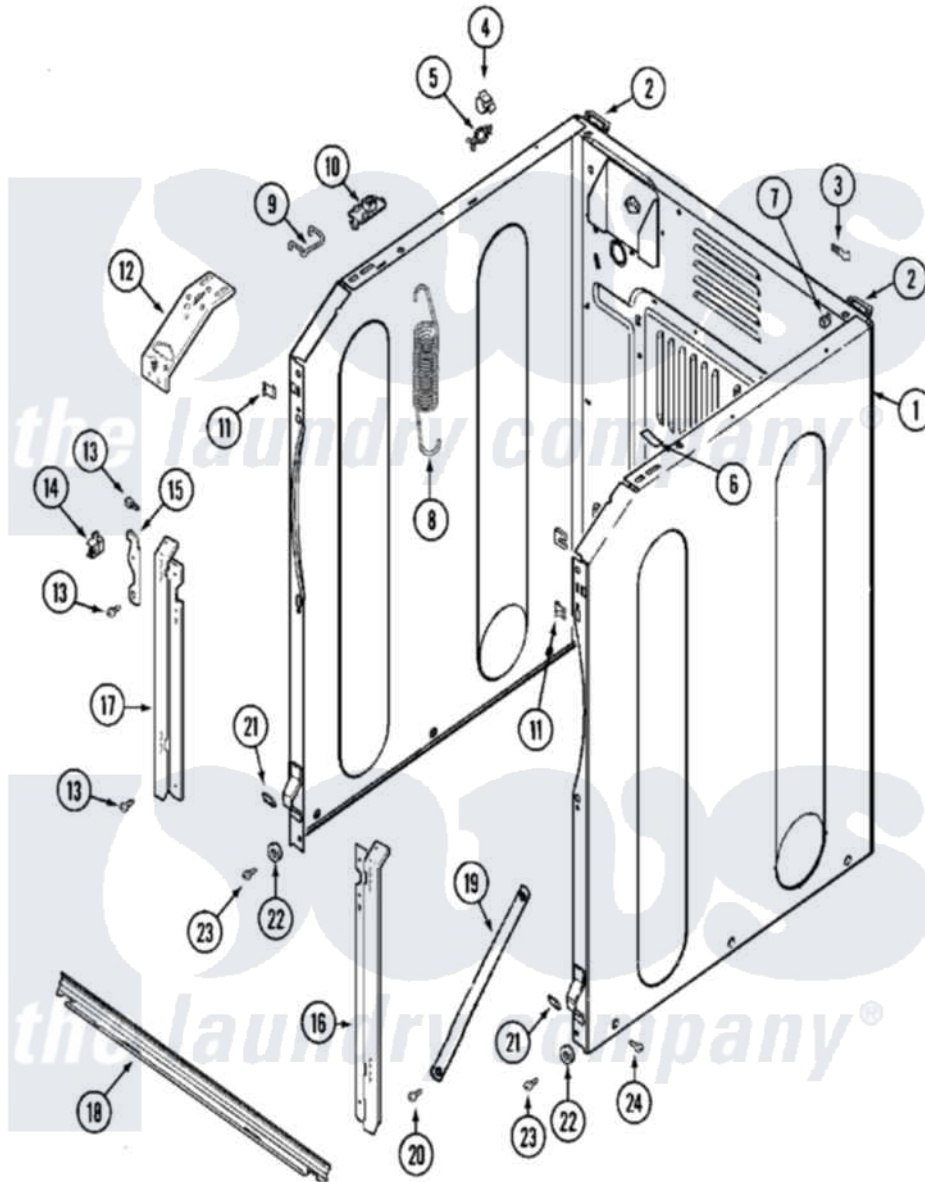

Maytag MAH14PDSAW 04 - CABINET-FRONT

Maytag Residential Maytag MAH14PDSAW Washer Parts Parts Diagram 04 - CABINET-FRONT
 Click on the part number to view part

Item	Original Part Number	Replaced By	Status	Part Description
001	22002245	22003639		Cabinet Assembly
"	22003639			Cabinet Assembly
"	NLA		Not Available	CABINET (WHT)
002	22001995			Screw Note: Screw, Tumbler Front And Shroud
"	22003367	22004095		Hinge, Plastic
"	NLA		Not Available	BRACKET, CABINET HINGE
003	22001996	3370225		Screw
"	22002178			Bracket, Air Dome Hose
"	NLA		Not Available	TIE, WIRE
004	Y310376			Clip, Door Switch Harness
005	315471	22003298		Retainer, Wire
006	33001836			Strap, Top Cover Support
007	310933	33002194		Nut, Speed
008	22002100			Spring
009	22002098	22002297		Support, Spring
010	22001997			Spacer, Top Cover

011	22002049		Clip Note: Clip, Front Panel
012	22002090		Brace, Corner
"	22003637		BRACE ASSEMBLY, TOP CROSS CONTAINS ITEMS 12 & 13
013	22001995		Screw Note: Screw, Tumbler Front And Shroud
014	22002001		Support, Hinge
015	22002247	33002597	Hook, Security
016	22002034	22003224	Bracket, Shroud
017	22002035	22002985	Bracket, Shroud
018	22001993		Bridge, Shroud Support
"	22003638	22003652	Shroud Support Assembly
019	22002259	22002767	Brace, Cross
020	22001995		Screw Note: Screw, Tumbler Front And Shroud
021	22002239		Clip, Front Panel
022	22002025		Disc, Front Panel Spacer
023	22001995		Screw Note: Screw, Tumbler Front And Shroud
024	213007		Xfor Cabinet See Cabinet, Back
"	22003409	213007	Xfor Cabinet See Cabinet, Back