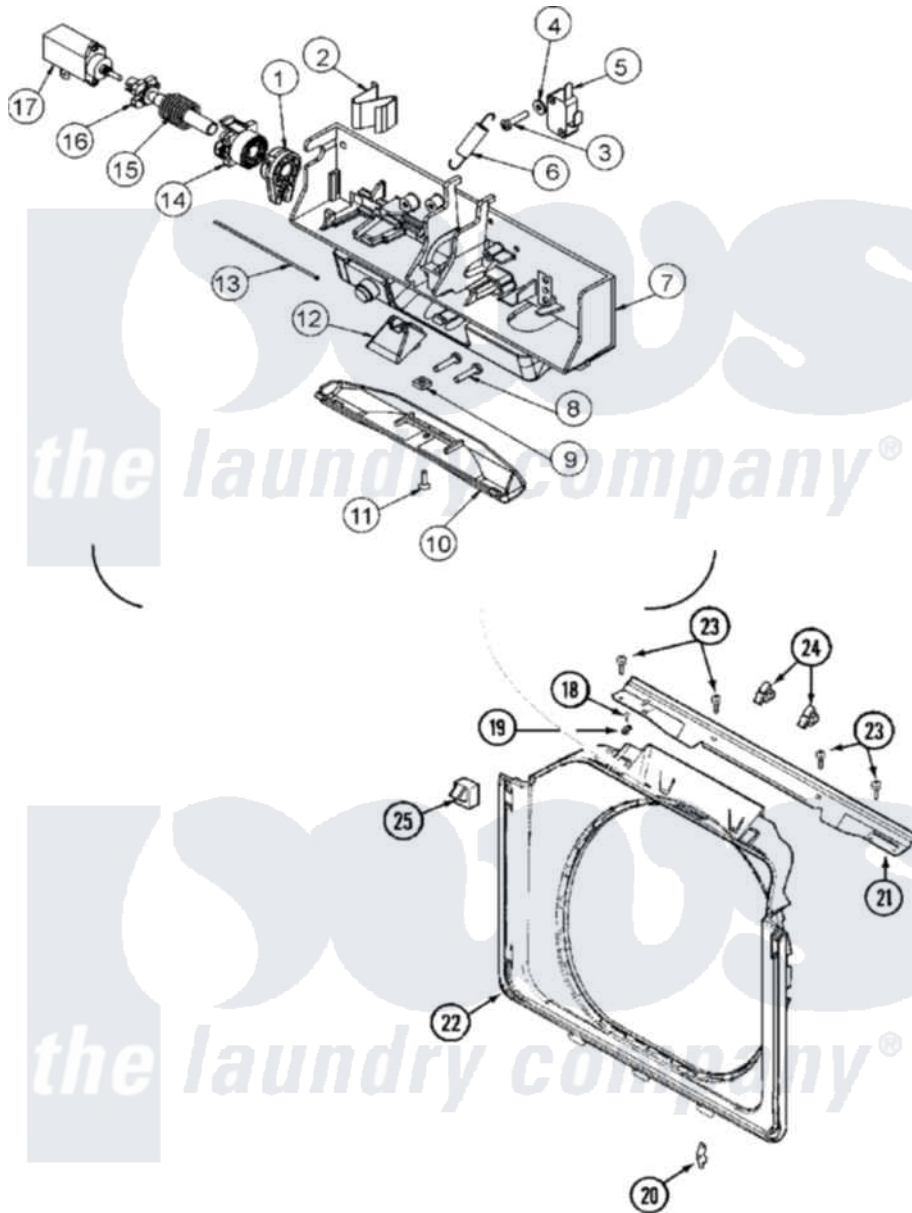

Maytag MAH14PDSA W 05 - DOOR SHROUD & DOOR LATCH ASSEMBLY

Maytag [Residential Maytag MAH14PDSA W Washer Parts](#) Parts Diagram 05 - DOOR SHROUD & DOOR LATCH ASSEMBLY

[Click on the part number to view part](#)

Item	Original Part Number	Replaced By	Status	Part Description
001	22003716			Rotating Gear, Latch
002	22003717			Spring, Latch
003	22001352			Screw, Check Switch
004	22002165			Washer, Door Lock Switch
005	22002162			Switch, Door Lock Spin Enable
006	22002158			Spring, Gear Return
007	22003722			Switch Holder Assembly, Latch
008	22003719			Screw, Latch
009	22003720			Nut, Latch
010	22002957			Cover, Latch Assembly
011	22002435	241877		Screw
012	22003055			Ramp, Door Hoop
013	22002164			Cable, Door
014	22003715			Sliding Gear, Latch
015	22003721			Spring, Axle / Latch

016	22003718	Axle, Latch
017	22002119	Motor, Wax
018	22001996	3370225 Screw
019	22002014	Clip, Harness To Support
020	22002095	12001994 Cover
021	22002015	Support, Door Lock
"	22003637	BRACE ASSEMBLY, TOP CROSS CONTAINS ITEMS 12 & 13
022	22002234	Shroud And Dispenser Hose
023	22001995	Screw Note: Screw, Tumbler Front And Shroud
024	Y310376	Clip, Door Switch Harness
025	22002046	Switch, Secondary Door