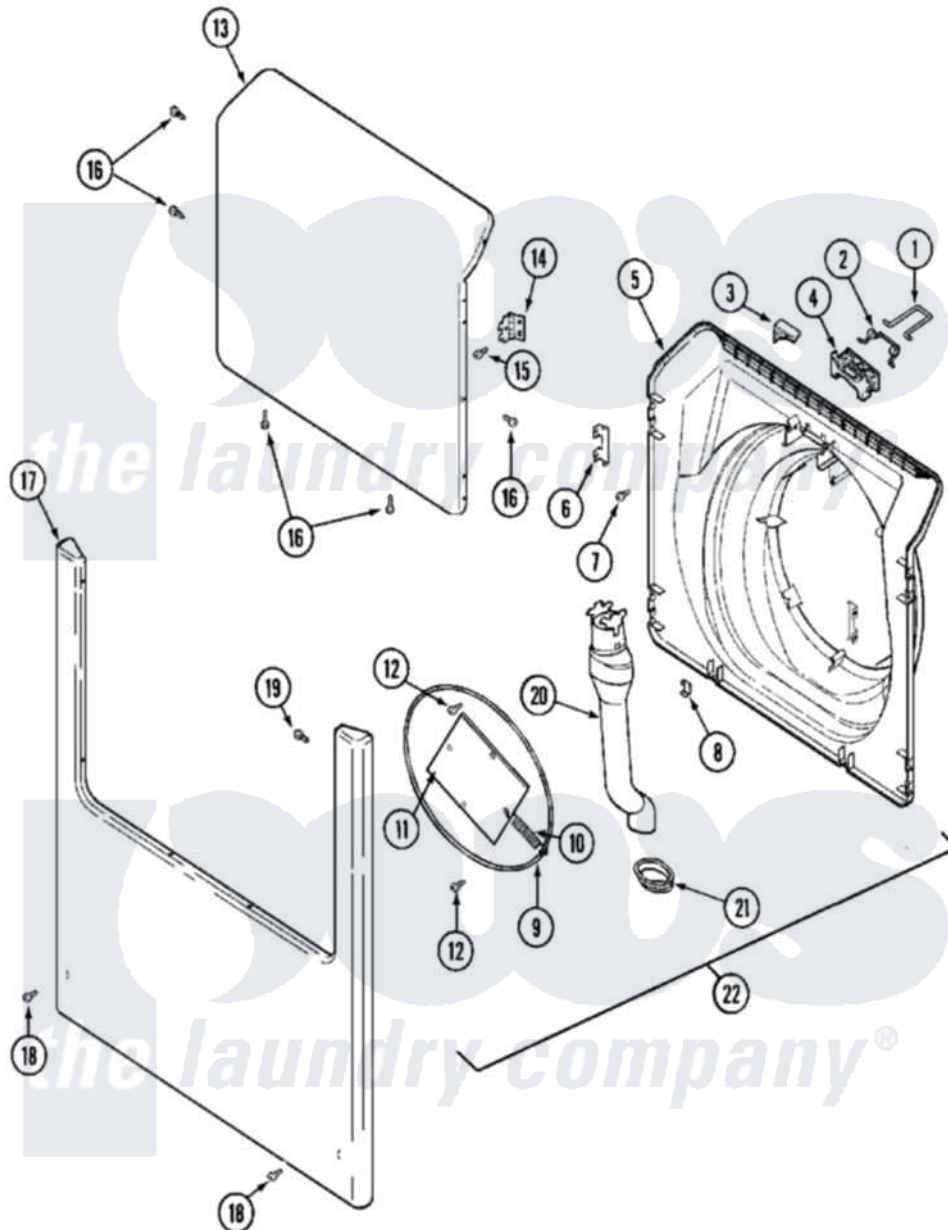

# Maytag MAH14PDSAW 06 - DOOR & FRONT PANEL

Maytag Residential Maytag MAH14PDSAW Washer Parts Parts Diagram 06 - DOOR & FRONT PANEL  
 Click on the part number to view part

Item	Original Part Number	Replaced By	Status	Part Description
001	22002002	<a href="#">22003222</a>		Hoop, Lock
002	<a href="#">22002003</a>			Spring, Latch
003	22002355	<a href="#">22003083</a>		Liner, Door Assembly W/Vent
004	<a href="#">22002168</a>			Support, Lock Hoop
005	22002355	<a href="#">22003083</a>		Liner, Door Assembly W/Vent
"	22002539	<a href="#">22003083</a>		Liner, Door Assembly W/Vent
"	22003076	<a href="#">22003083</a>		Liner, Door Assembly W/Vent
006	<a href="#">22002038</a>			Clip, Door
007	<a href="#">22002007</a>			Screw, Wire Frame
008	<a href="#">22002039</a>			Clip, Door
009	<a href="#">22002104</a>			Frame, Wire
"	W10124350		Not Available	NOT REQUIRED PART OR SEE NOTE
010	<a href="#">22002356</a>			Spring, Plate
"	W10124350		Not Available	NOT REQUIRED PART OR SEE NOTE
011	<a href="#">22002094</a>			Frame, Wire

"	W10124350	Not Available	NOT REQUIRED PART OR SEE NOTE
012	<a href="#">22002007</a>		Screw, Wire Frame
"	W10124350	Not Available	NOT REQUIRED PART OR SEE NOTE
013	<a href="#">22001979</a>		Door, Outer
"	<a href="#">22002333</a>		Label, Open Door
014	22002000	<a href="#">22002798</a>	Hinge, Door
015	22002062	<a href="#">98006631</a>	Screw
016	<a href="#">22002063</a>		Screw No.8-18AB Wafer Head
017	22002241	<a href="#">22002836</a>	Panel, Front
018	<a href="#">22001496</a>		Front Panel Fastener And Screw
019	<a href="#">22002243</a>		Screw, Front Panel And Hinge
"	<a href="#">22002244</a>		Clip, Grounding
020	22002990	<a href="#">22003850</a>	Vent Tube Assembly
021	<a href="#">22003075</a>		Grommet, Vent Tube
022	<a href="#">22003083</a>		Liner, Door Assembly W/Vent