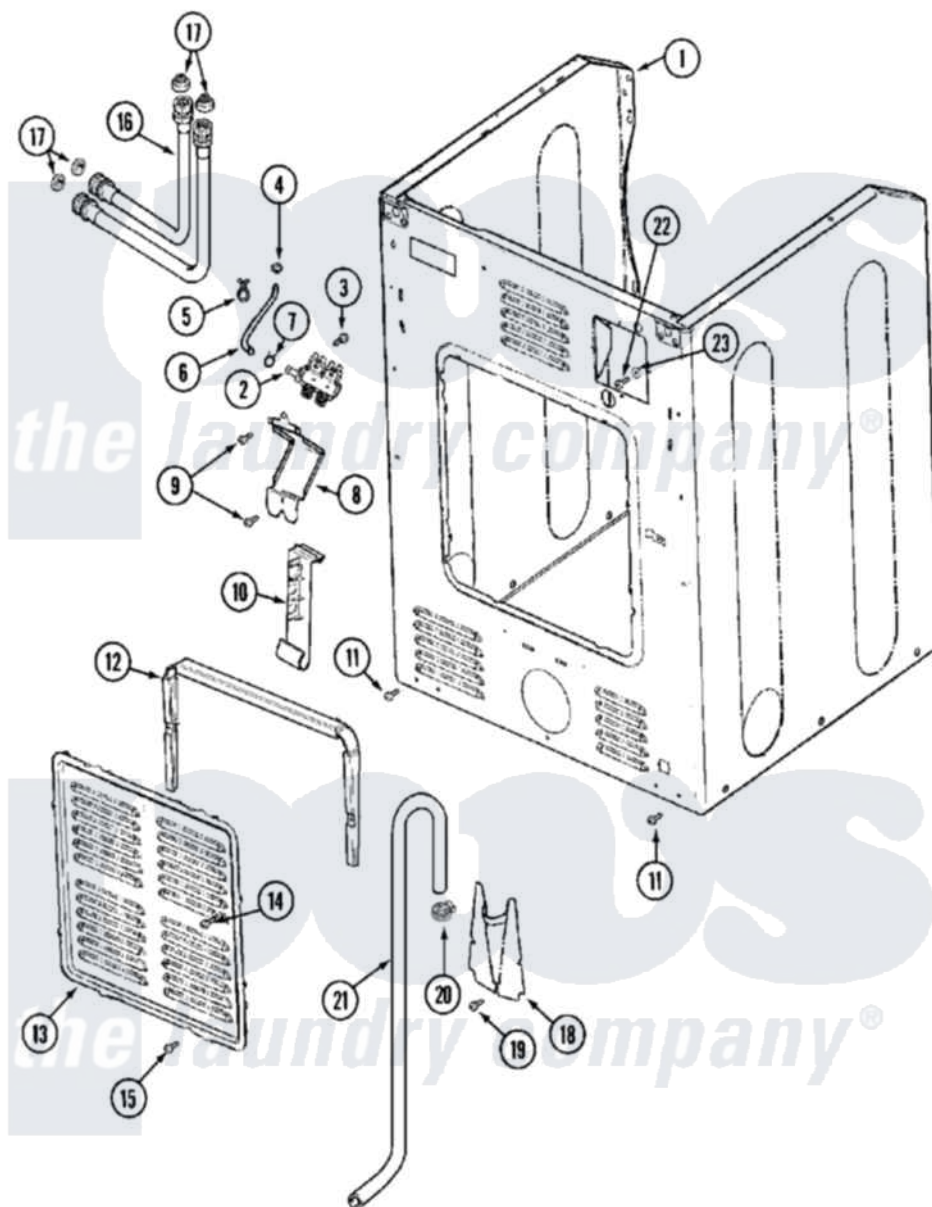

Maytag MAH14PDSAW 07 - CABINET-REAR

Maytag [Residential Maytag MAH14PDSAW Washer Parts](#) Parts Diagram 07 - CABINET-REAR
 Click on the part number to view part

Item	Original Part Number	Replaced By	Status	Part Description
001	22002245	22003639		Cabinet Assembly
"	NLA		Not Available	CABINET (WHT)
002	22003831			Water Valve, 2 Coil
003	Y313561			Screw----NA
004	22002054	285655		Clamp, Hose
005	22002027	74007164		Lock- Purs
006	22001987	22002296		Hose, Injector
007	216169	596669		Clamp, Manifold
008	22002089	22002572		Bracket- W
009	22001996	3370225		Screw
010	22002076	33002213		Rack, Hose
011	22001995			Screw Note: Screw, Tumbler Front And Shroud
012	22002022			Spacer, Access Panel
013	22002092			Panel, Access
014	22002295	67006908		Screw, Ice Rack
015	22001996	3370225		Screw

016	22002475	76313	Hosefill
017	Y013783		Washer, Inlet Hose
018	22002093	22002704	Cover, Drain Hose
019	22001995		Screw Note: Screw, Tumbler Front And Shroud
020	22001984	285655	Clamp, Hose
021	12001659	12001807	Drain Hose Kit
"	22002891	12001807	Drain Hose Kit
"	22002892		Retainer, Drain Hose
"	22002893	8539404	Tie-Wire
"	NLA	Not Available	HOSE, DRAIN---N
022	NLA	Not Available	SCREW, GROUND LUG
023	NLA	Not Available	WASHER, GROUND LUG