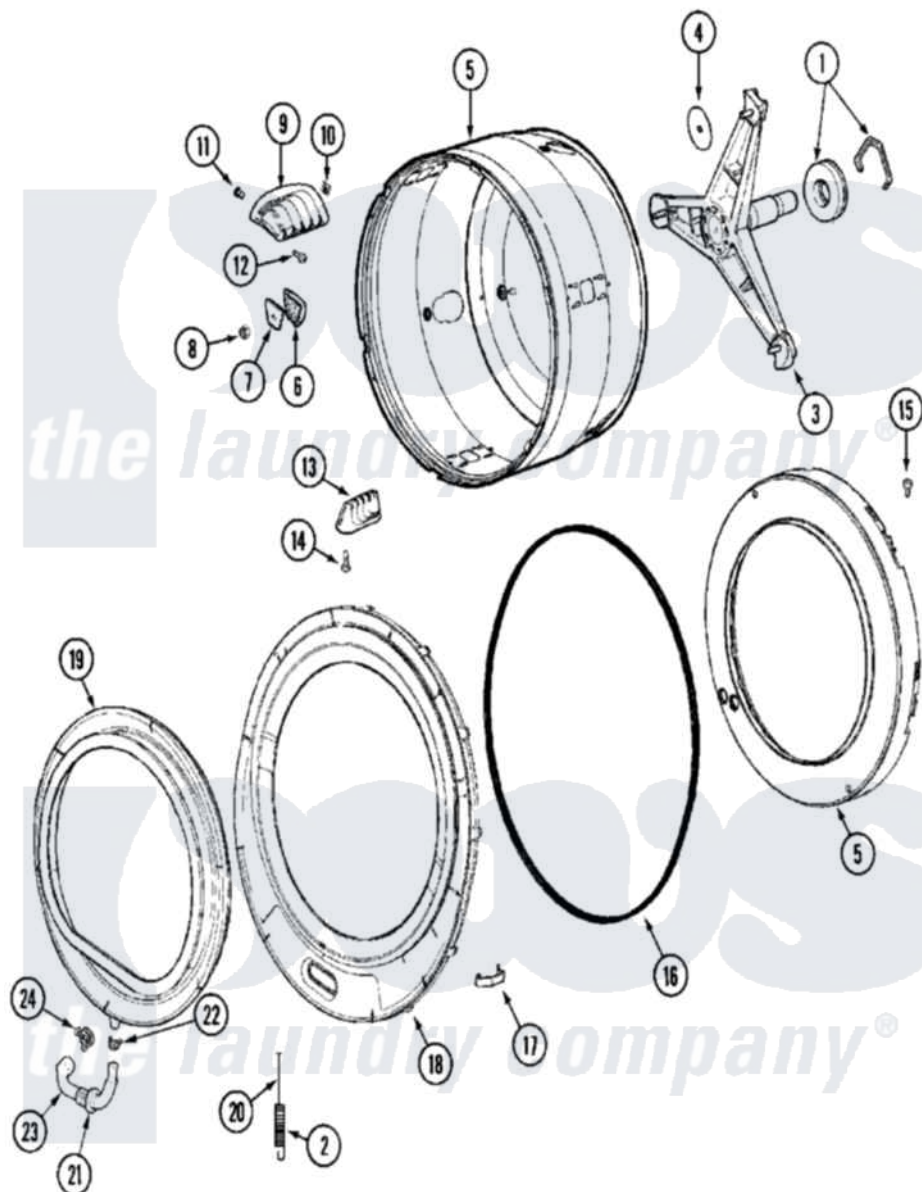

Maytag MAH14PDSAW 09 - SPINNER ASSEMBLY & OUTER TUB COVER

Maytag Residential Maytag MAH14PDSAW Washer Parts Parts Diagram 09 - SPINNER ASSEMBLY & OUTER TUB COVER

Click on the part number to view part

Item	Original Part Number	Replaced By	Status	Part Description
001	12001478	12002022		Lip Seal Kit
002	22002099			Spring, Tub
003	22001994	W10181639		Support
"	22002123			Tube, Molykote
"	22002897	W10181639		Support
004	22002023			Washer, Plastic
005	22002115	6-2717080		Spinner As
006	22002021	22002482		Washer, Profile
007	22002020			Washer, Spinner Support
008	22002122	2207454		Nut, Hex
009	22001985			Baffle, Drip
010	22002009			Grommet, Baffle
011	22001999			Grommet, Baffle
012	22002325	22003556		Screw, Baffle
013	22001986			Baffle, Drip
014	22002059			Screw, Baffle

015	22002028		Not Available	PART NEVER USED IN PRODUCTION
"	NLA		Not Available	SCREW, BALANCE RING
016	22002077			Seal, Tub Cover
017	22002050			Clip, Tub To Cover
018	22002238	22003212		Cover, Tub --W
"	22002961	22003212		Cover, Tub --W
"	22003074			Guard, Hose
"	22003212			Cover, Tub --W
019	12001772	12002533		Boot Kit
"	22001978	12002533		Boot Kit
020	22002327			Wire, Boot Clamp