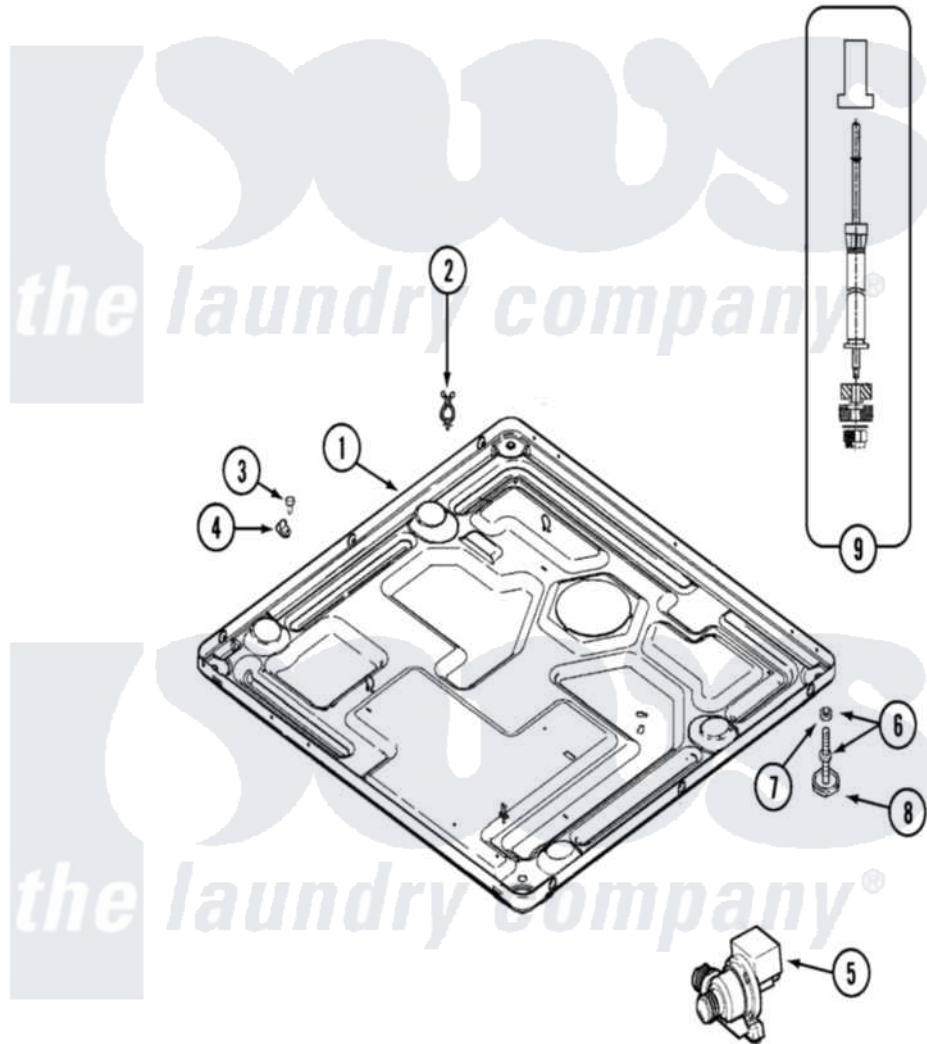

Maytag MAH14PDSAW 10 - BASE

Maytag [Residential Maytag MAH14PDSAW Washer Parts](#) Parts Diagram 10 - BASE
 Click on the part number to view part

Item	Original Part Number	Replaced By	Status	Part Description
001	22002240	22003435		Base, Assembly
"	22002476	22003778		Transformer
"	22002477			Shield, Transformer
"	22003580			Base, Assembly
002	315471	22003298		Retainer, Wire
003	212276	W10116760		Screw
004	22002014			Clip, Harness To Support
005	22002809	22003635		Pump, High Torque
006	22001915	22003544		Adjustable Leg W/Foot And Nut
007	Y052740	62739		Nut, Lock
008	210684			Foot, Adjustable Leg
009	22001988			Strut Assembly-Rear