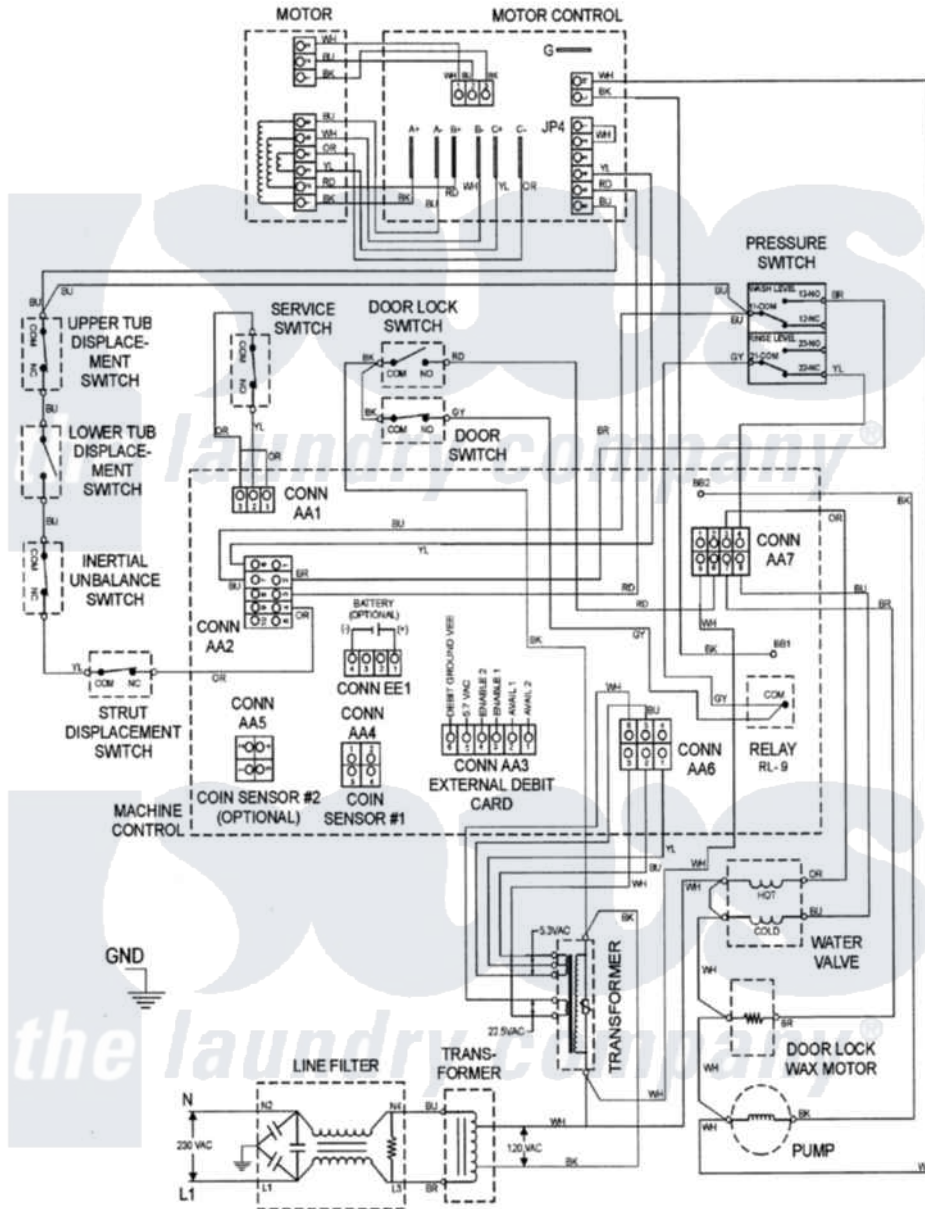

Maytag MAH14PDSA 11 - WIRING INFORMATION

Maytag Residential Maytag MAH14PDSA Washer Parts Parts Diagram 11 - WIRING INFORMATION
 Click on the part number to view part

Item	Original Part Number	Replaced By	Status	Part Description
001	NLA		Not Available	WIRING INFORMATION