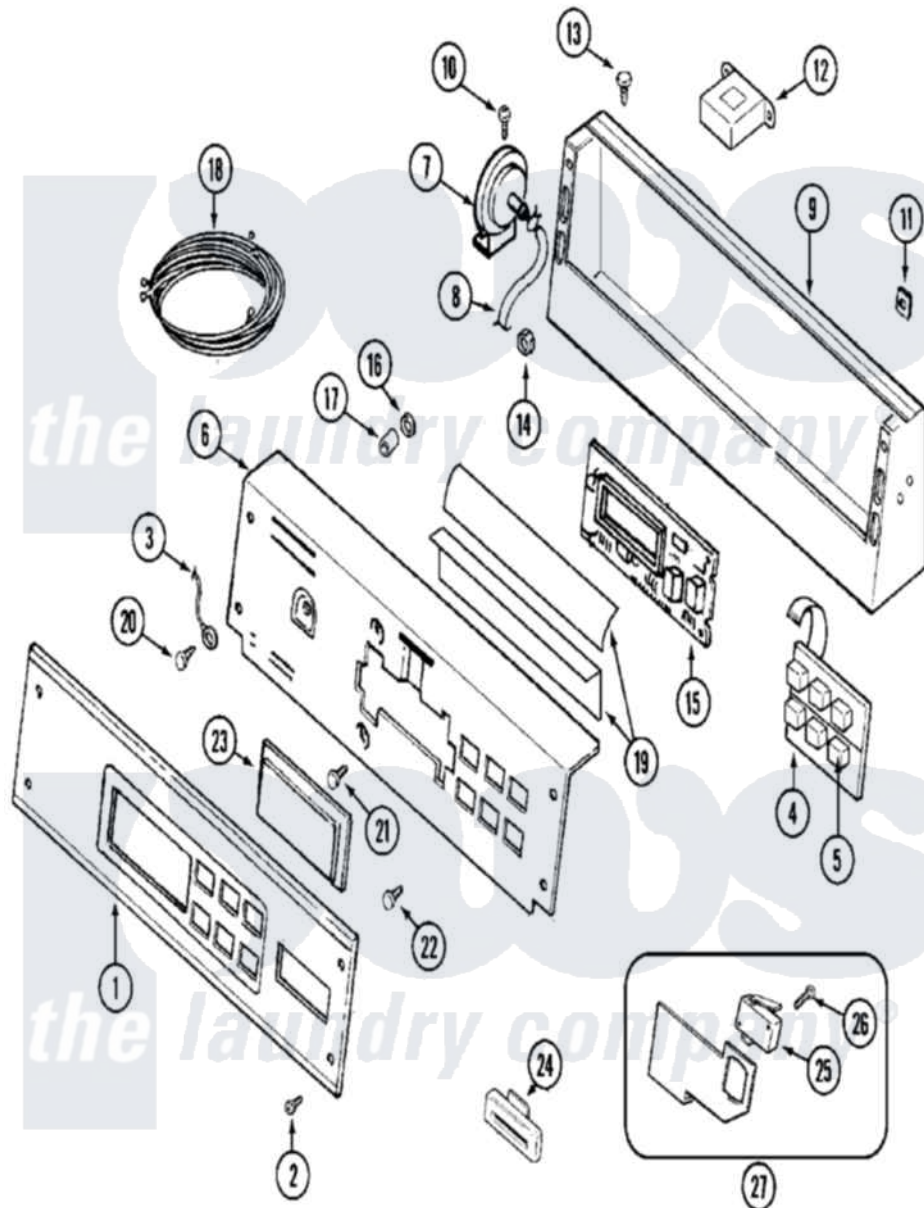

Maytag MAH14PNAEW 01 - CONTROL PANEL

Maytag [Residential Maytag MAH14PNAEW Washer Parts](#) Parts Diagram 01 - CONTROL PANEL
 Click on the part number to view part

Item	Original Part Number	Replaced By	Status	Part Description
001	22002346			Panel, Control
002	215506			Screw, Control Panel Overlay
003	205810			Wire, Ground
004	206808	W10135389		Push Button And Switch Assembly
"	215527	W10140652		Screw, 6-20 X 1/2
005	215517	W10131113		Push Button
006	22002347			Switch Brkt And Back Brkt
"	22003090			Switch And Back Brkt Assembly
007	22002048	22002921		Switch- Pr
"	22002994			Switch, Pressure
008	22002010			Hose, Pressure Switch
"	NLA		Not Available	CLIP, PRESSURE SWITCH HOSE
009	22003101			Console
"	33001957			Console

010	216423	3370225	Screw
011	215003		Fastener, Panel And Bracket
012	22001960		Transformer
013	211251		Screw, Transformer
014	22001419		Nut, Transformer
015	22002328	22004335	Control Board
016	912077		Locknut, Reader Harness
017	33001204		Stand-Off, Ccontrol Board
018	22002473		Wire Harness, Main
"	22002692		Wire Harness, Main
019	22001511	22002954	Deflector, Water
020	211252		Screw, Ground Wire
021	215526		Screw, Circuit Board
022	215527	W10140652	Screw, 6-20 X 1/2
023	22001962	W10131114	Cover, Display
"	33002090		Harness, Service
024	22002074		Not Available
"	33002092	W10133266	BEZEL, COMMERCIAL
			Cam-Lock
025	22002367		Switch, Sensor
026	22002368		Screw, Sensor Switch Bracket
027	33001982		Bracket, Switch Mounting