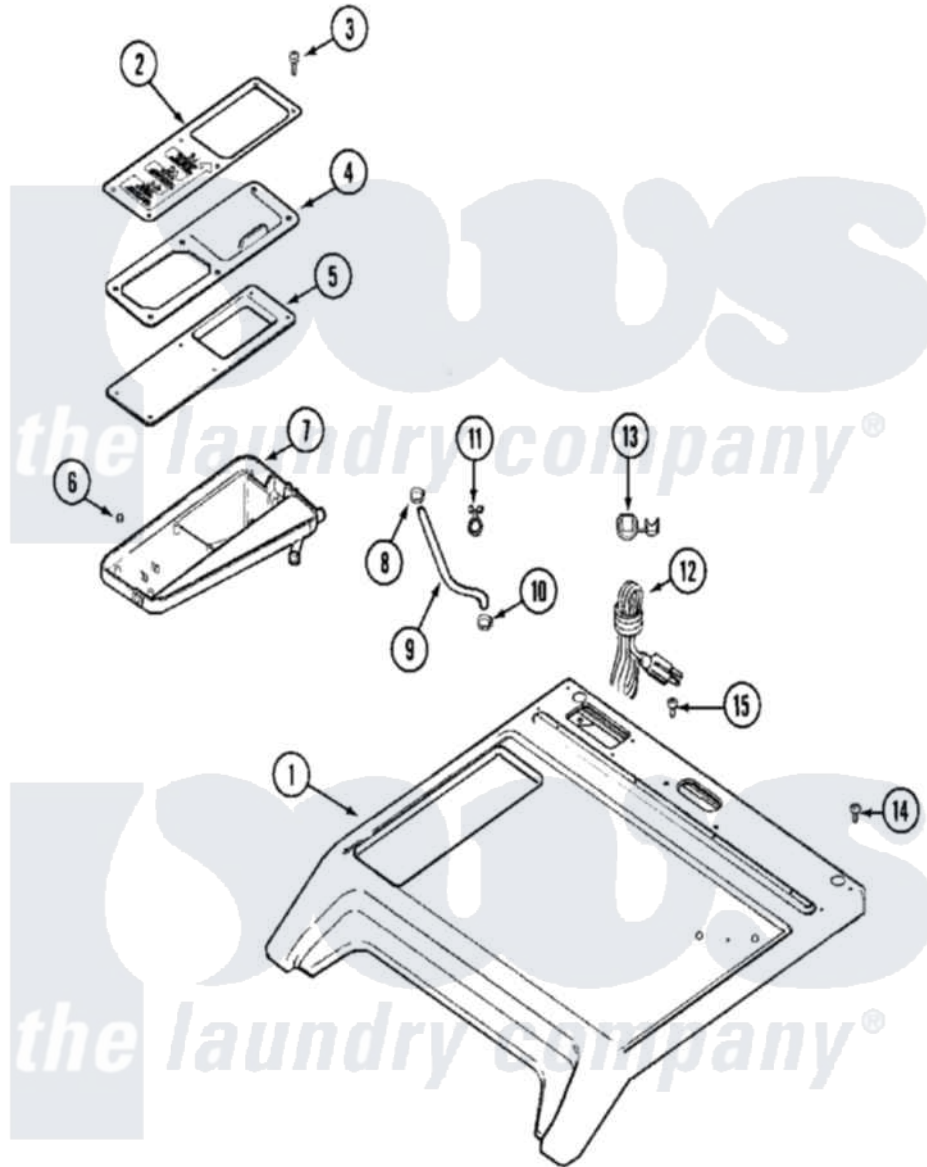

# Maytag MAH14PNAEW 02 - TOP

Maytag [Residential Maytag MAH14PNAEW Washer Parts](#) Parts Diagram 02 - TOP  
 Click on the part number to view part

Item	Original Part Number	Replaced By	Status	Part Description
001	<a href="#">22002116</a>			Cover, Top
"	22003584	<a href="#">22004180</a>		Cover, Top
002	22002032		Not Available	COVER, COMM. DISPENSER (WHT)
003	22002230	<a href="#">400021-1</a>		Screw
004	22002091		Not Available	LID, COMMERCIAL DISPENSER
005	22002074		Not Available	BEZEL, COMMERCIAL
006	<a href="#">22002031</a>			Pinnut, Bezel
007	22002075		Not Available	DISPENSER BOTTOM, COMMERCIAL
008	22002054	<a href="#">285655</a>		Clamp, Hose
009	<a href="#">22002084</a>			Hose, Shower
010	201011	<a href="#">285655</a>		Clamp, Hose
011	212276	<a href="#">W10116760</a>		Screw
"	22002027	<a href="#">74007164</a>		Lock- Purs
012	308966		Not Available	CORD, POWER (EXPORT)

"	33001285	Not Available	CORD, POWER
"	33001689	Not Available	CORD, POWER (AS WRAPPED)
013	<a href="#">216183</a>		Grommet, Cord Export
"	22002532	<a href="#">216183</a>	Grommet, Cord Export
014	912365	<a href="#">3370225</a>	Screw
015	210186	<a href="#">3370225</a>	Screw