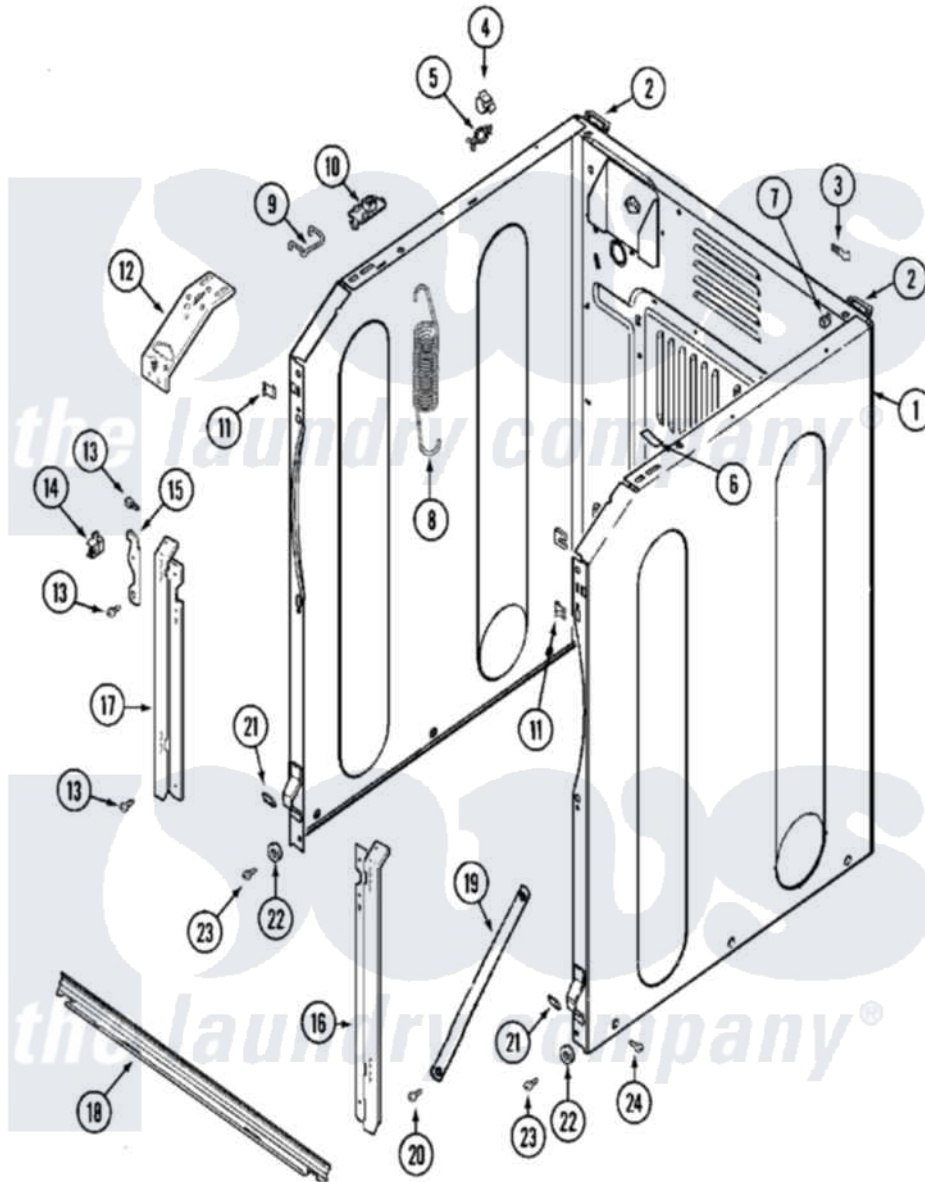

# Maytag MAH14PNAEW 03 - CABINET-FRONT

Maytag Residential Maytag MAH14PNAEW Washer Parts Parts Diagram 03 - CABINET-FRONT  
 Click on the part number to view part

Item	Original Part Number	Replaced By	Status	Part Description
001	22002245	<a href="#">22003639</a>		Cabinet Assembly
"	<a href="#">22003639</a>			Cabinet Assembly
"	NLA		Not Available	CABINET (WHT)
002	<a href="#">22001995</a>			Screw Note: Screw, Tumbler Front And Shroud
"	22003367	<a href="#">22004095</a>		Hinge, Plastic
"	NLA		Not Available	BRACKET, CABINET HINGE
003	22001996	<a href="#">3370225</a>		Screw
"	<a href="#">22002178</a>			Bracket, Air Dome Hose
"	NLA		Not Available	TIE, WIRE
004	<a href="#">Y310376</a>			Clip, Door Switch Harness
005	315471	<a href="#">22003298</a>		Retainer, Wire
006	<a href="#">33001836</a>			Strap, Top Cover Support
007	310933	<a href="#">33002194</a>		Nut, Speed
008	<a href="#">22002100</a>			Spring
009	22002098	<a href="#">22002297</a>		Support, Spring
010	<a href="#">22001997</a>			Spacer, Top Cover

011	<a href="#">22002049</a>		Clip Note: Clip, Front Panel
012	<a href="#">22002090</a>		Brace, Corner
013	<a href="#">22001995</a>		Screw Note: Screw, Tumbler Front And Shroud
014	<a href="#">22002001</a>		Support, Hinge
015	22002247	<a href="#">33002597</a>	Hook, Security
016	22002034	<a href="#">22003224</a>	Bracket, Shroud
017	22002035	<a href="#">22002985</a>	Bracket, Shroud
018	<a href="#">22001993</a>		Bridge, Shroud Support
"	22003638	<a href="#">22003652</a>	Shroud Support Assembly
019	22002259	<a href="#">22002767</a>	Brace, Cross
020	<a href="#">22001995</a>		Screw Note: Screw, Tumbler Front And Shroud
021	<a href="#">22002239</a>		Clip, Front Panel
022	<a href="#">22002025</a>		Disc, Front Panel Spacer
023	<a href="#">22001995</a>		Screw Note: Screw, Tumbler Front And Shroud
024	<a href="#">213007</a>		Xfor Cabinet See Cabinet, Back
"	22003409	<a href="#">213007</a>	Xfor Cabinet See Cabinet, Back